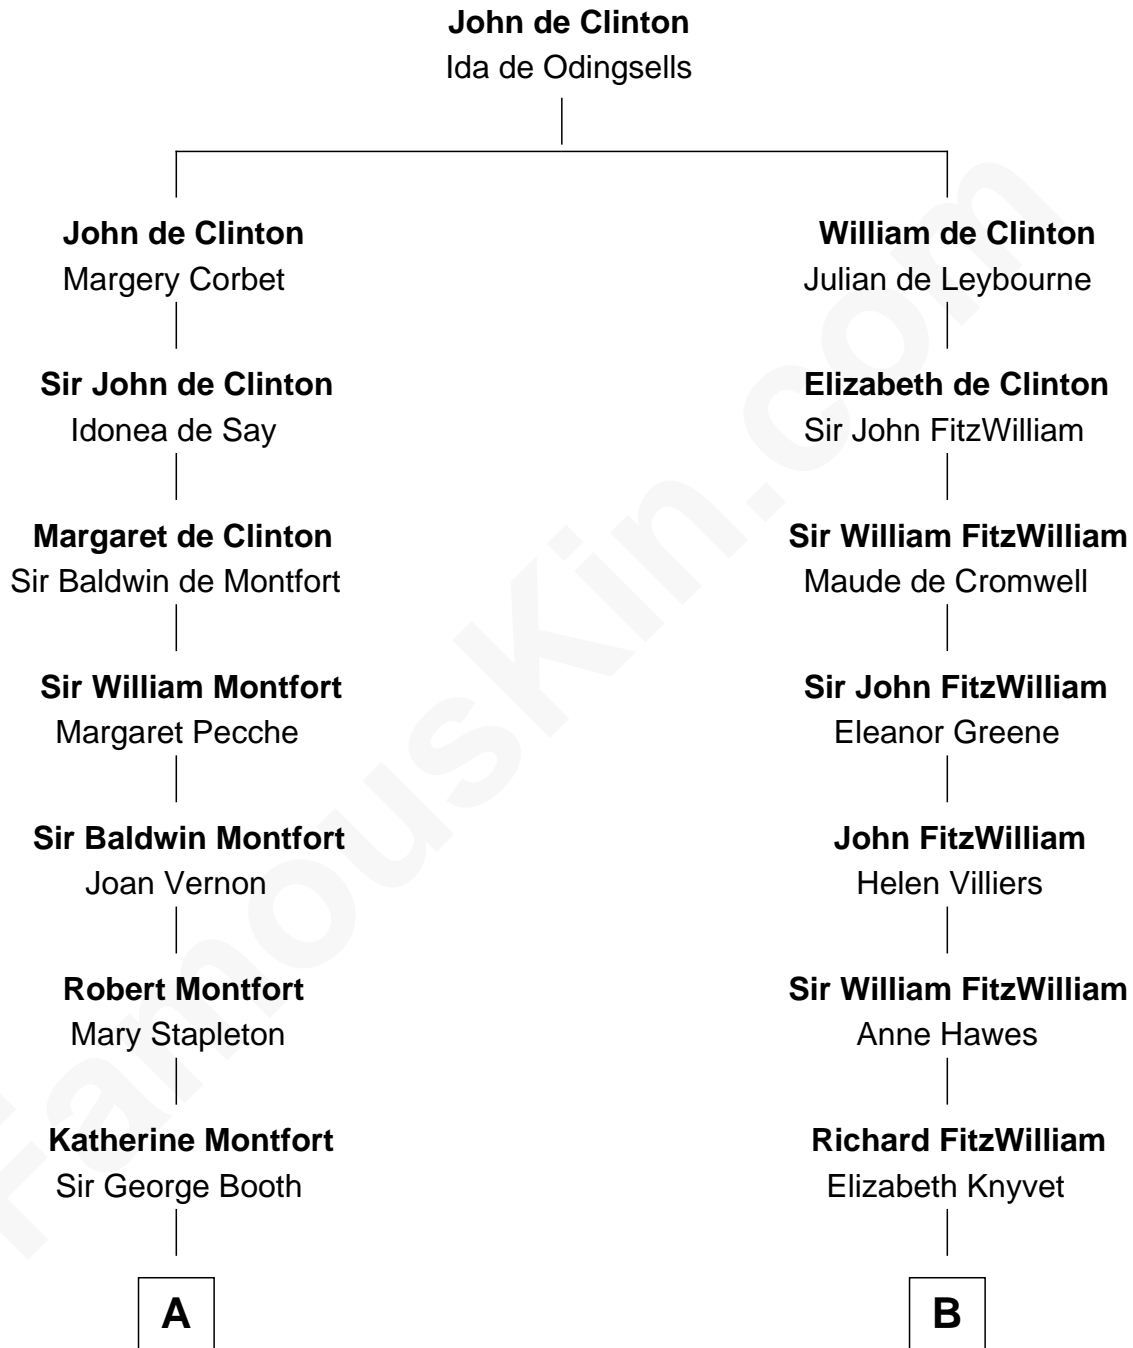

FamousKin.com
Relationship Chart of
Humphrey Bogart
Movie Actor

14th cousin 7 times removed of

Abigail (Smith) Adams
First Lady of President John Adams

C

Rachel Doud
Jonathan Humphrey

Harvey Humphrey
Elizabeth Rogers Perkins