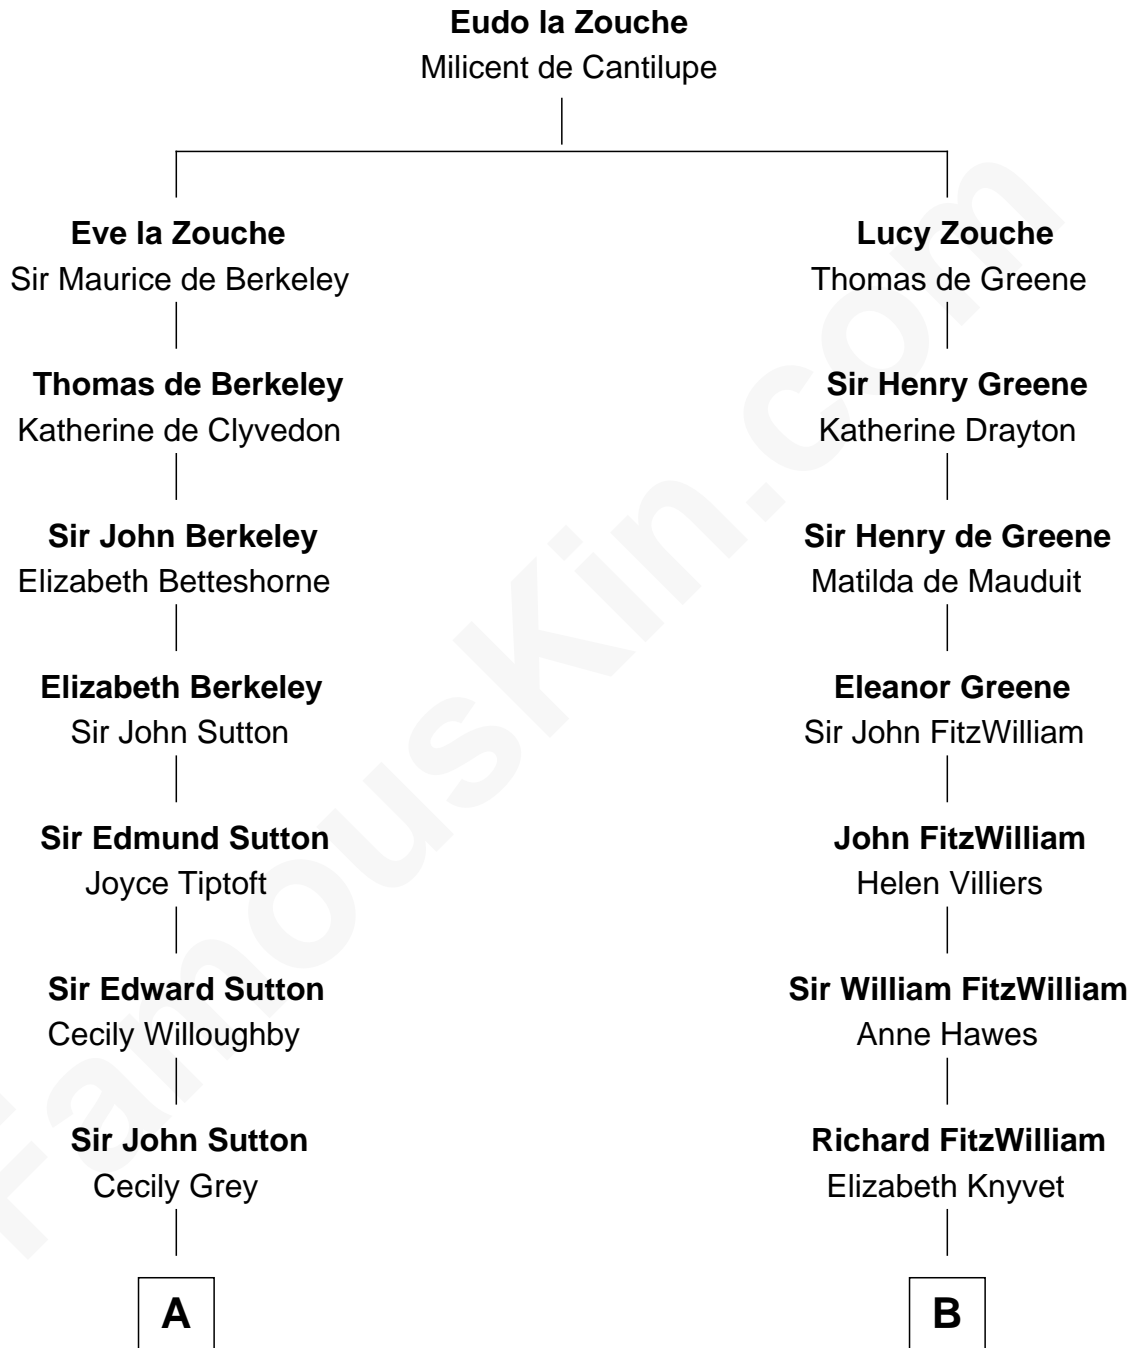

FamousKin.com
Relationship Chart of
Humphrey Bogart
Movie Actor

14th cousin 5 times removed of

Abigail (Smith) Adams
First Lady of President John Adams

C

—
John Perkins Humphrey

Frances Dewey Churchill

—
Maud Humphrey

Dr. Belmont Deforest Bogart

—
Humphrey Bogart

Movie Actor

FamousKin.com