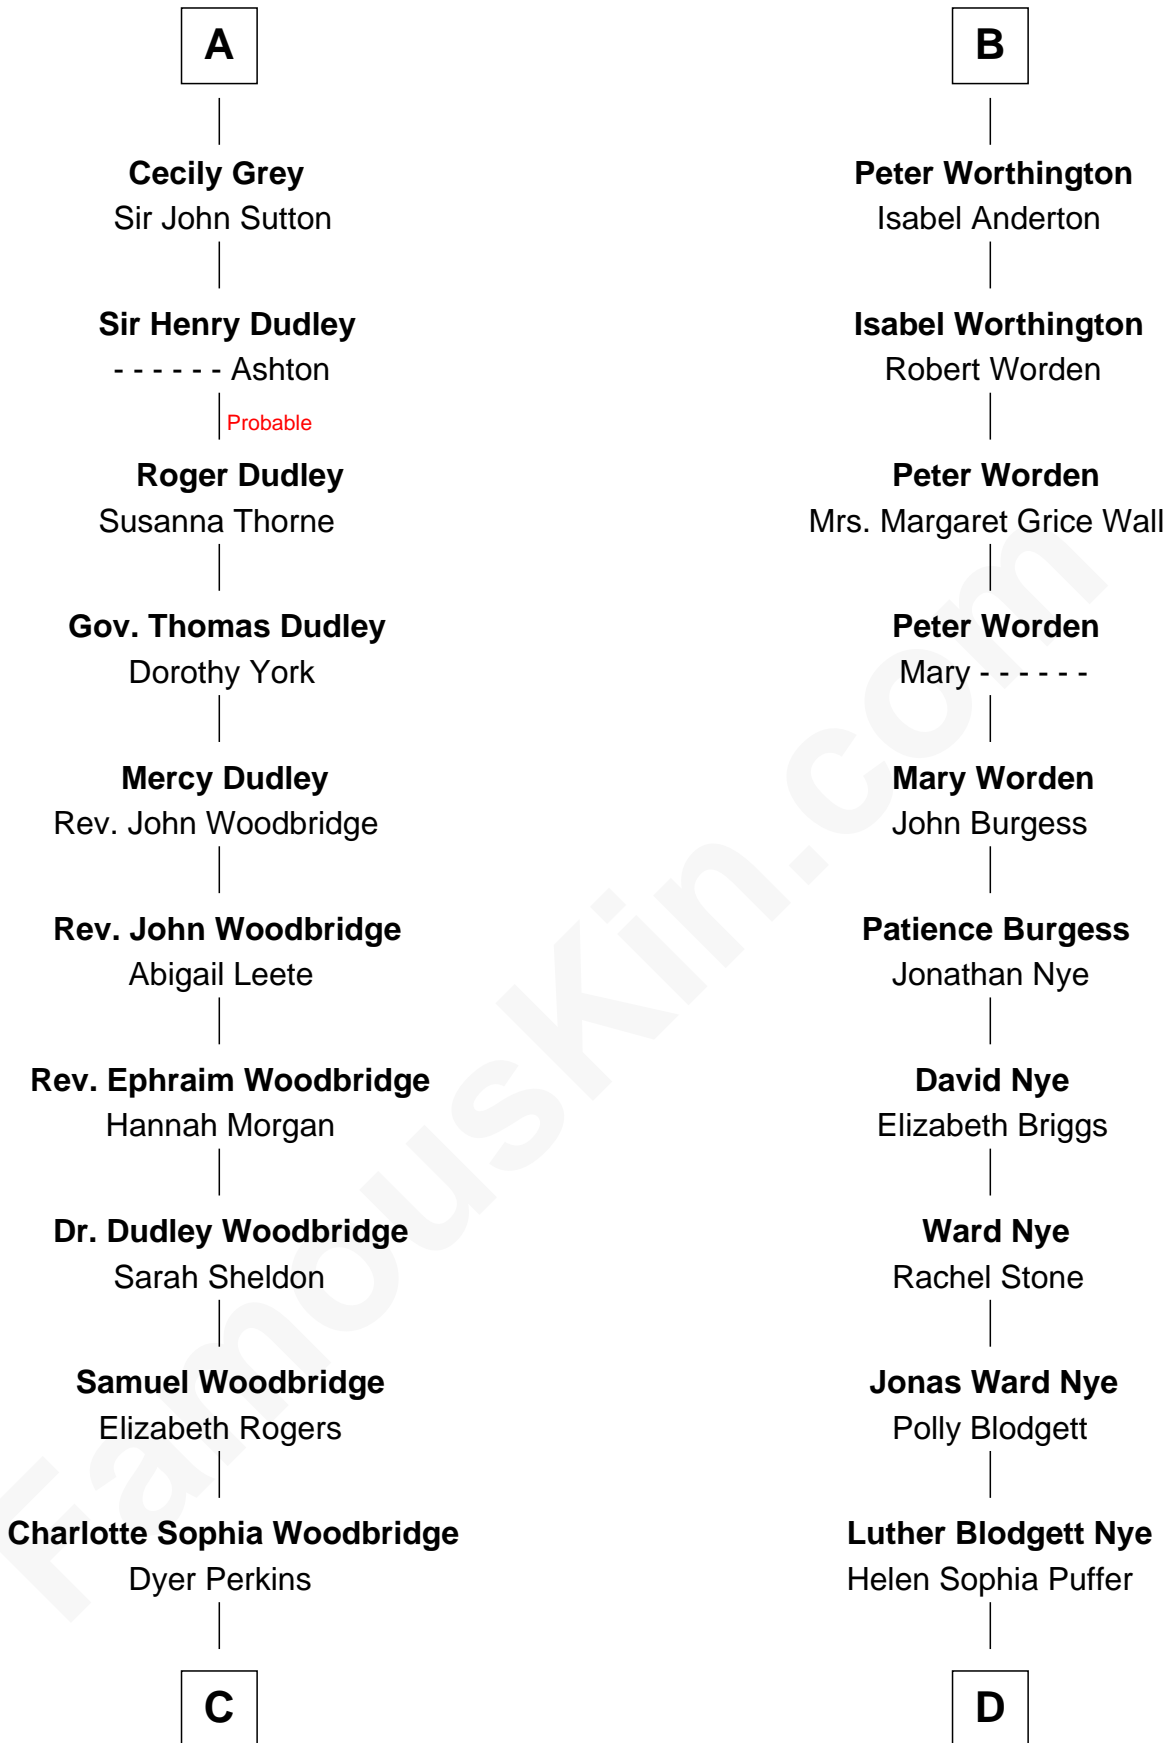

FamousKin.com
Relationship Chart of
Humphrey Bogart
Movie Actor

19th cousin 1 time removed of
Bill Nye
TV's The Science Guy

C

Elizabeth Rogers Perkins

Harvey Humphrey

John Perkins Humphrey

Frances Dewey Churchill

Maud Humphrey

Dr. Belmont Deforest Bogart

Humphrey Bogart

Movie Actor

D

Luther Bertram Nye

Minnie Wheatley Farr

Edwin Darby Nye