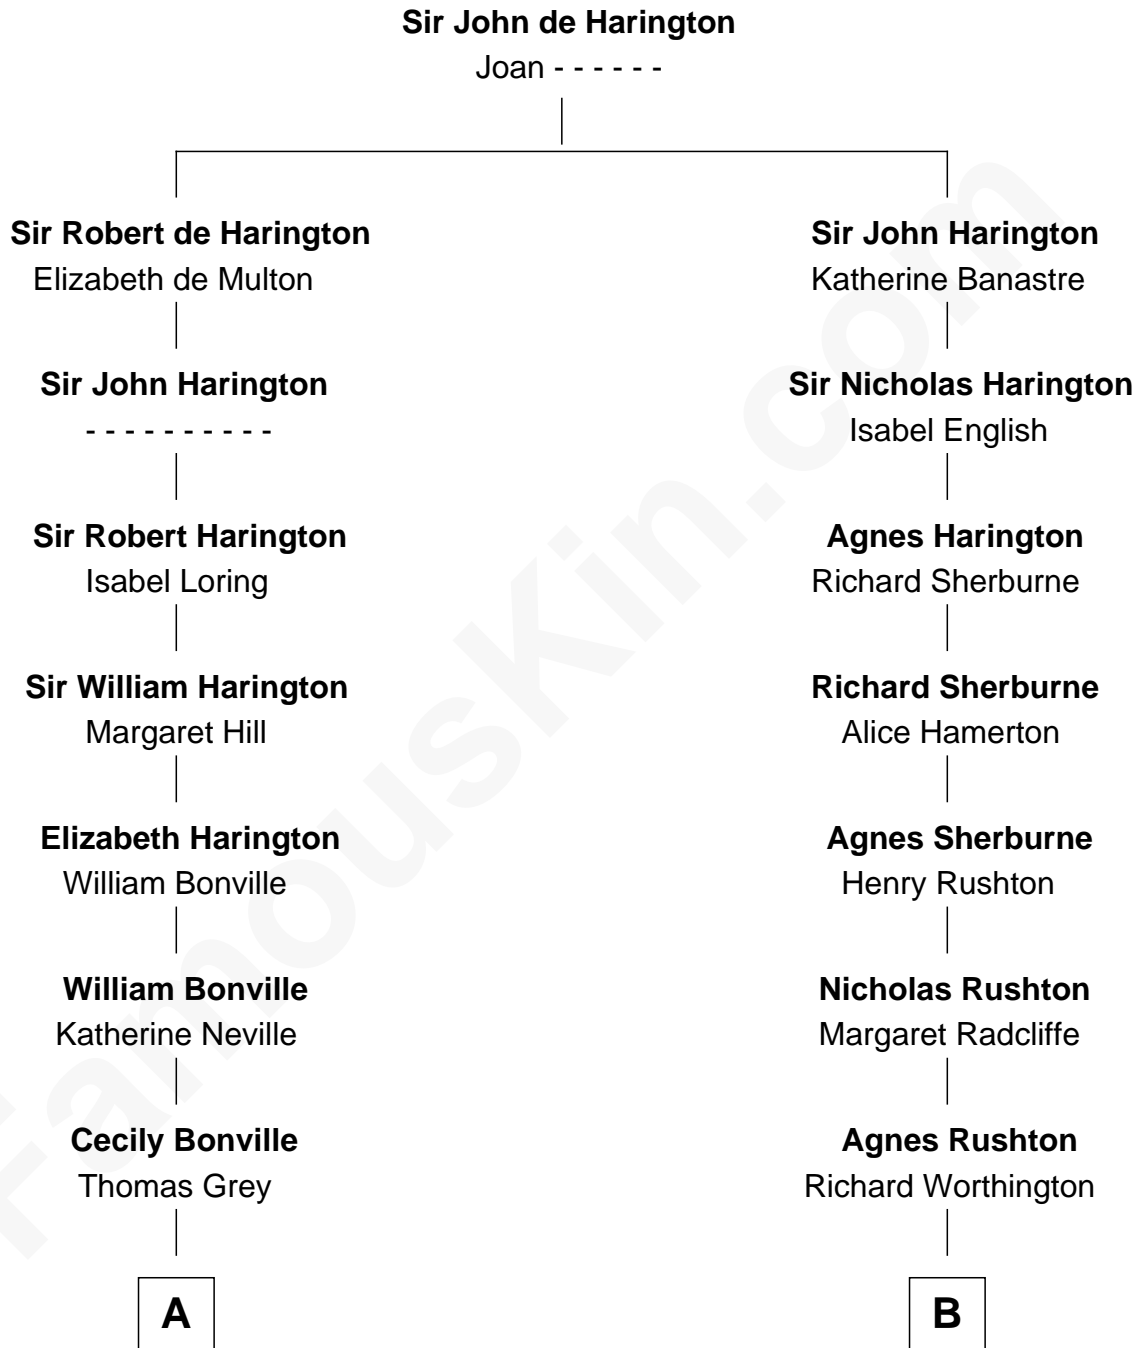

FamousKin.com
Relationship Chart of
Humphrey Bogart
Movie Actor

19th cousin 1 time removed of
Bill Nye
TV's The Science Guy

C

Elizabeth Rogers Perkins

Harvey Humphrey

John Perkins Humphrey

Frances Dewey Churchill

Maud Humphrey

Dr. Belmont Deforest Bogart

Humphrey Bogart

Movie Actor

D

Luther Bertram Nye

Minnie Wheatley Farr

Edwin Darby Nye