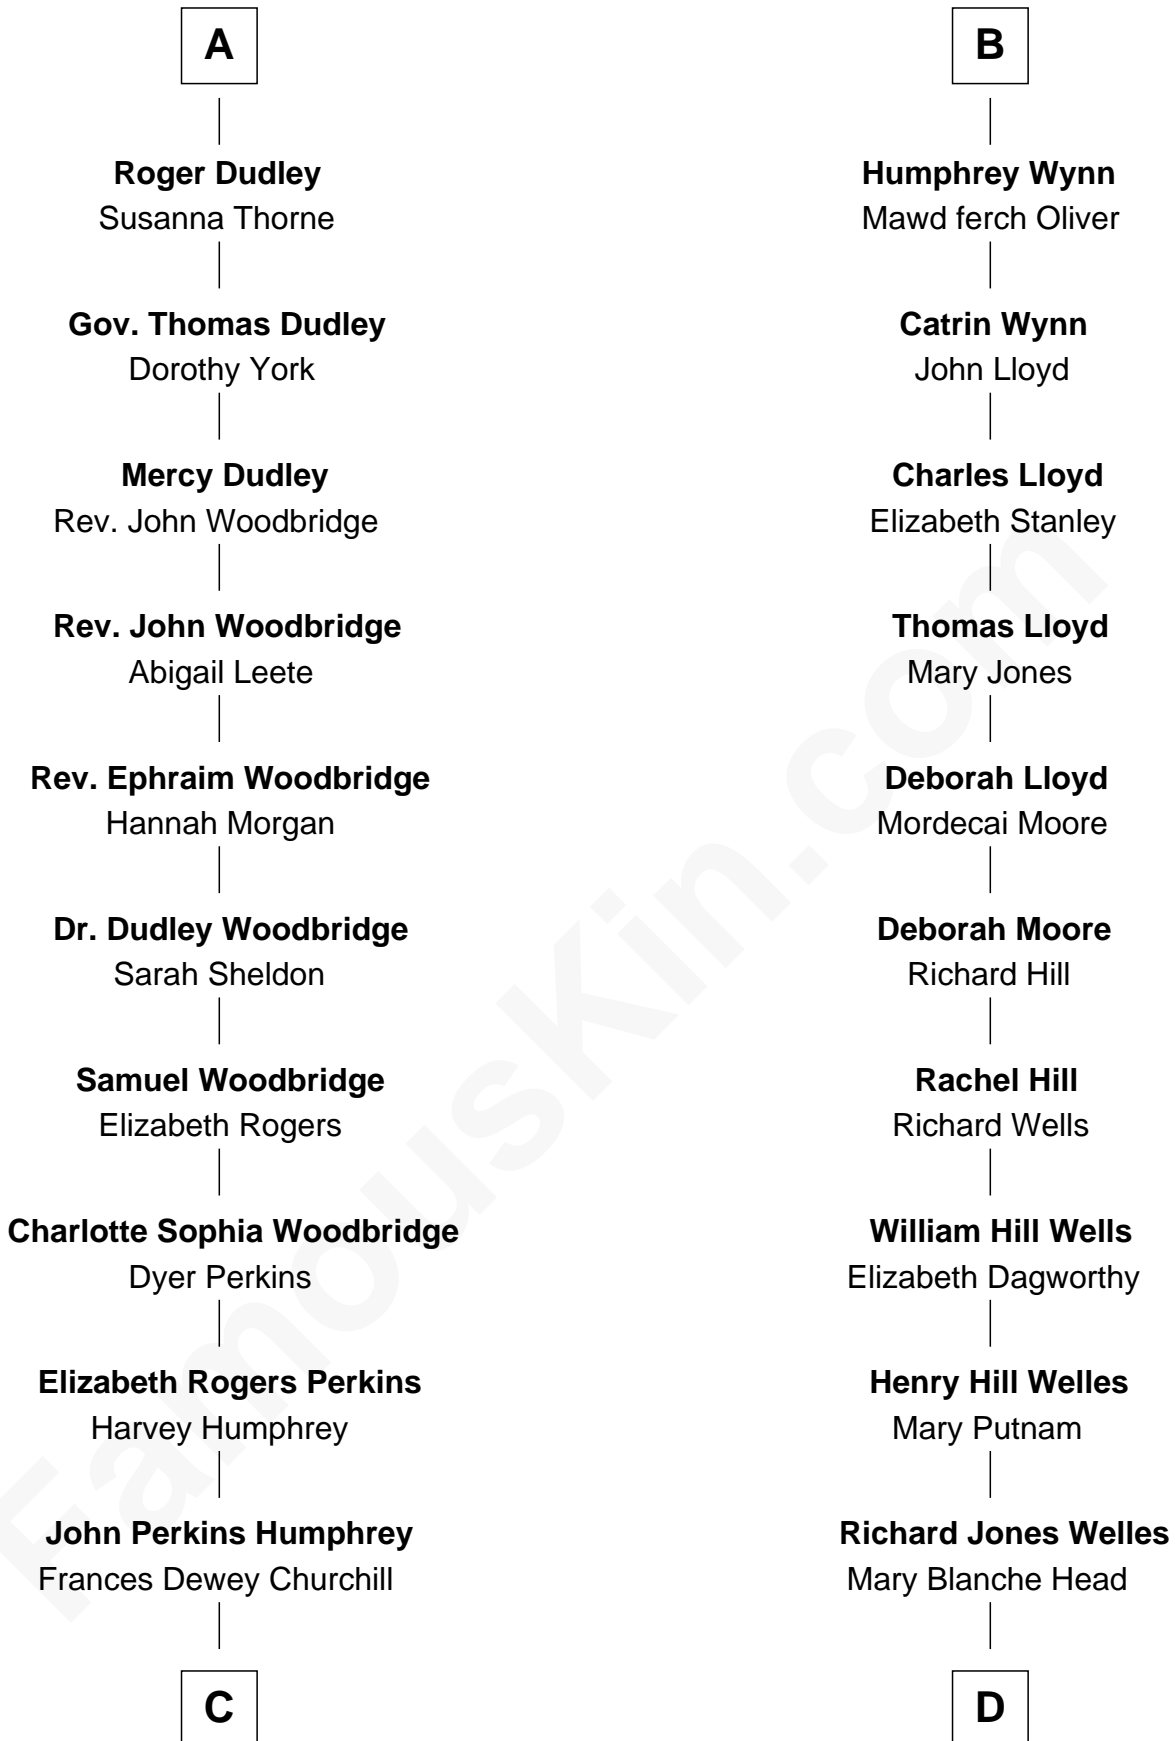

FamousKin.com Relationship Chart of

Humphrey Bogart

Movie Actor

18th cousin of

Orson Welles

Radio, Stage, and Movie Actor

FamousKin.com