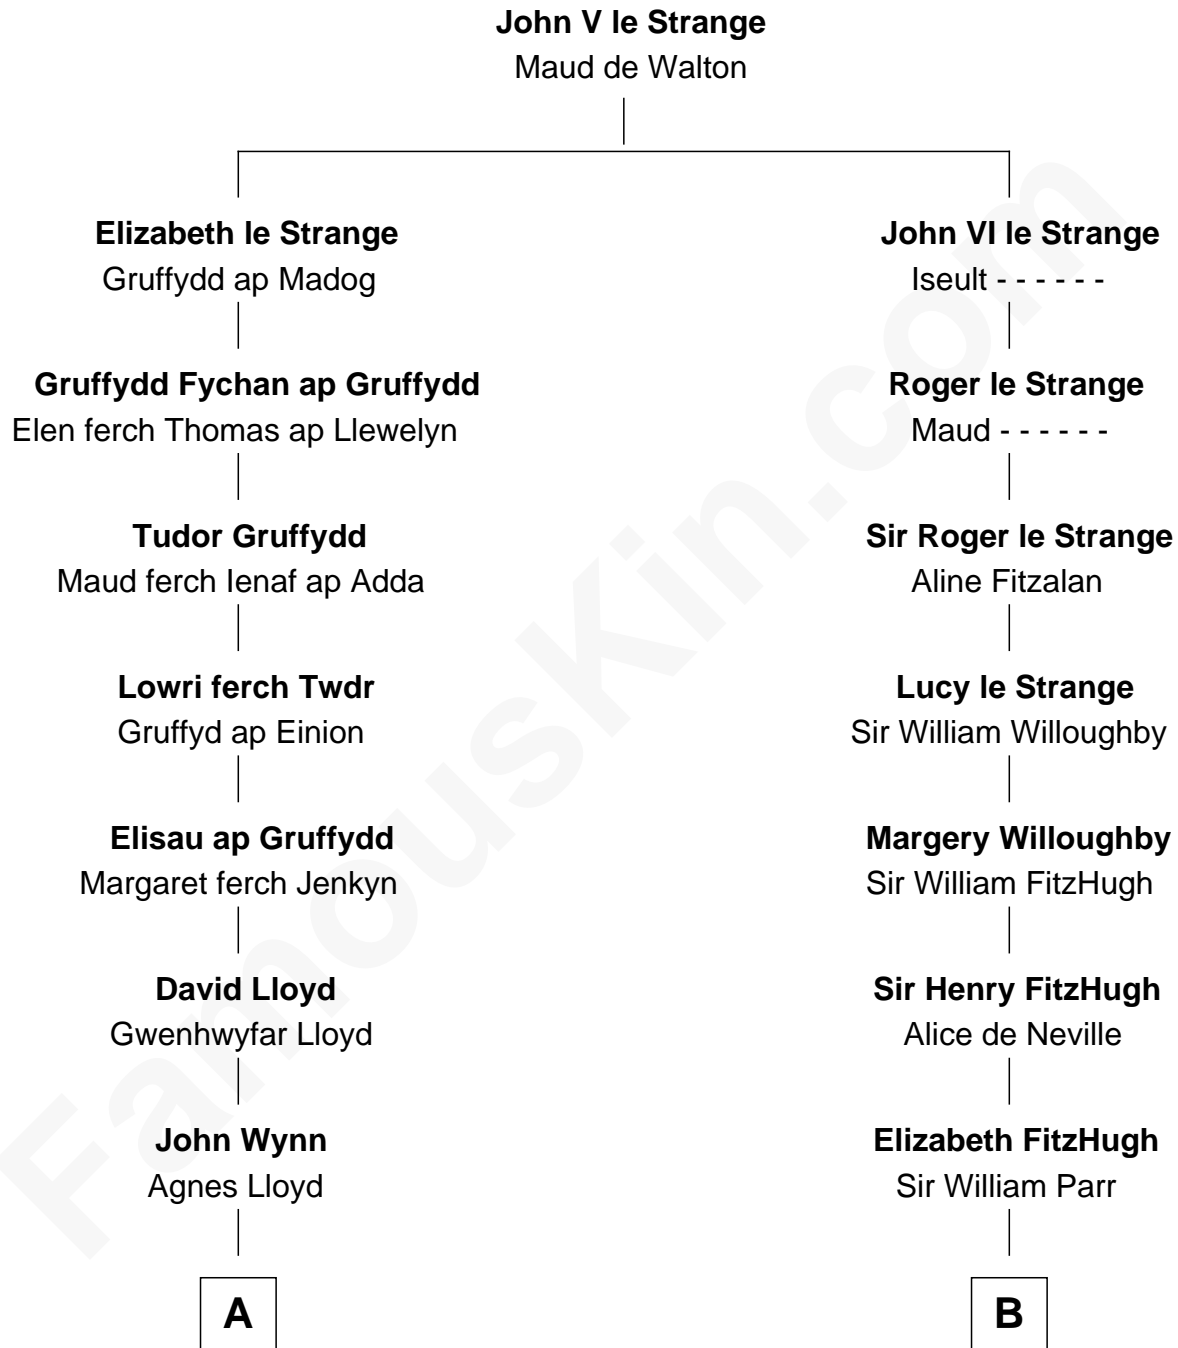

FamousKin.com
Relationship Chart of
Humphrey Bogart
Movie Actor

8th cousin 10 times removed of
Catherine Parr
6th Wife of King Henry VIII

C

—
Maud Humphrey
Dr. Belmont Deforest Bogart

—
Humphrey Bogart
Movie Actor

FamousKin.com