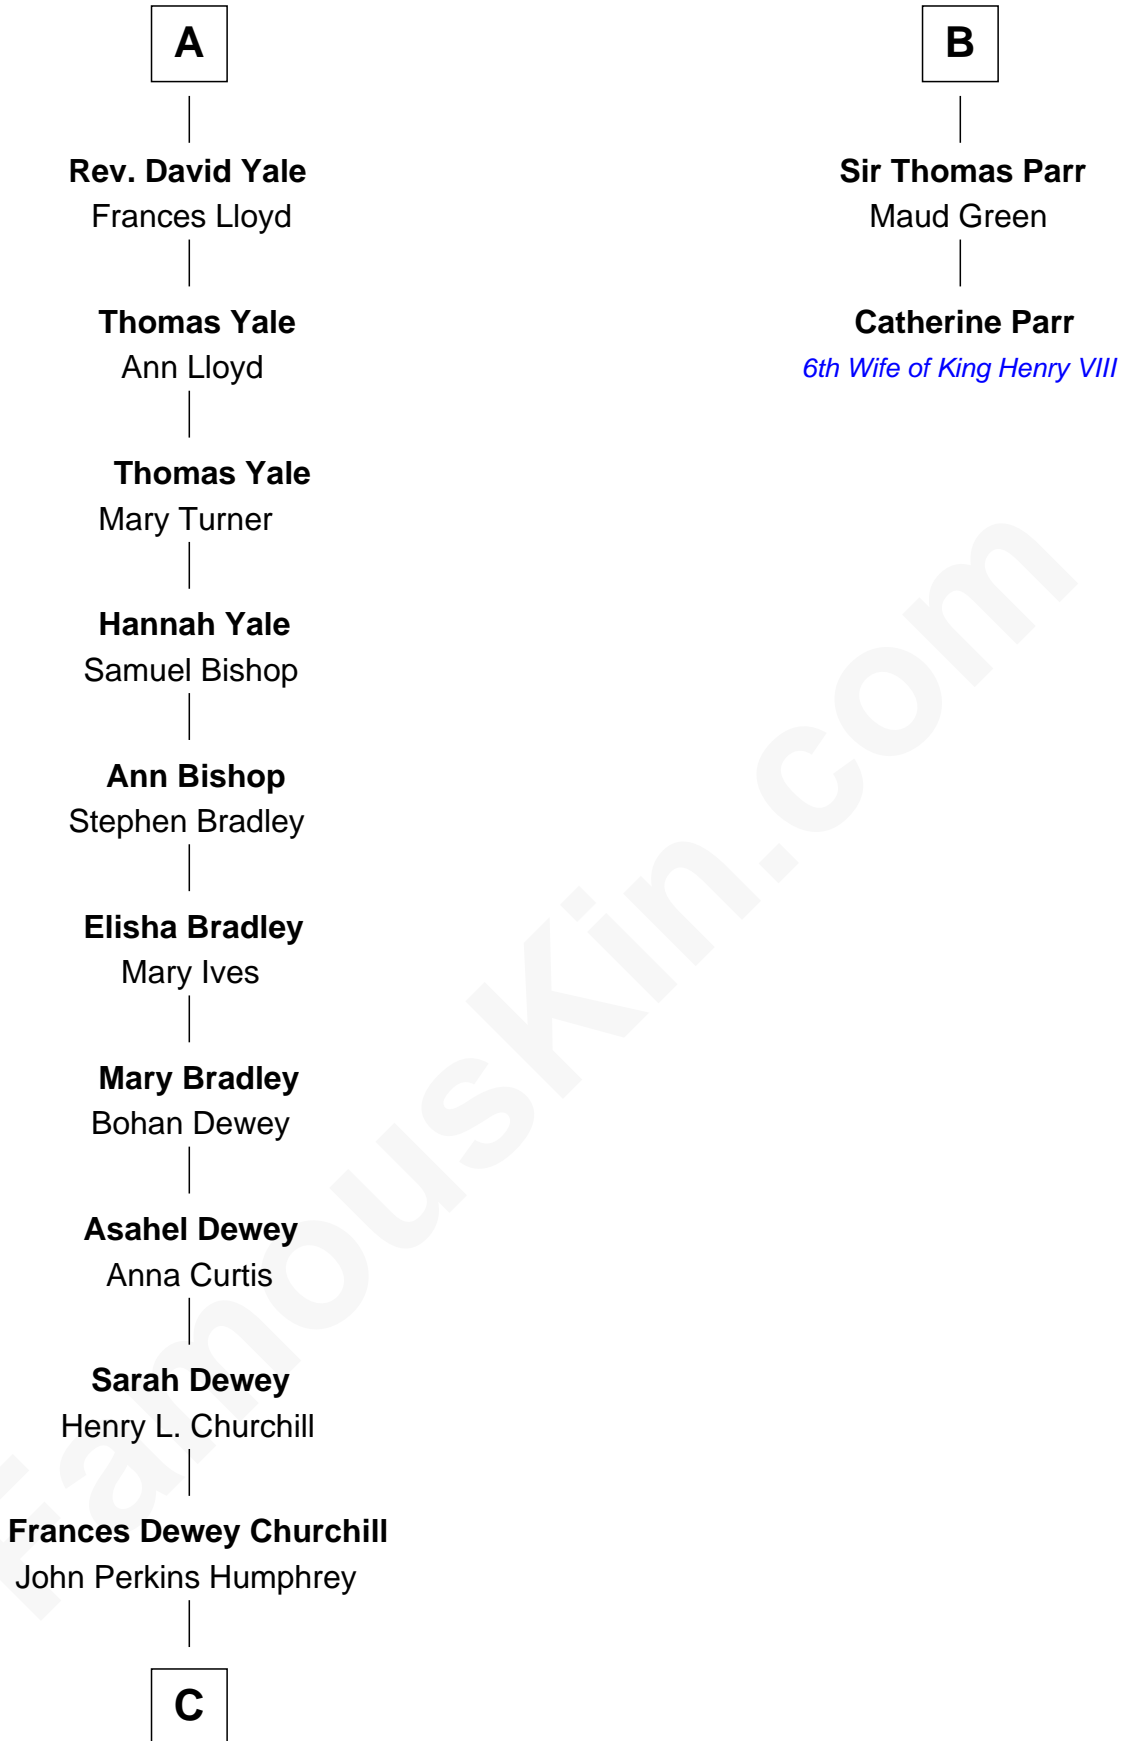

FamousKin.com
Relationship Chart of
Humphrey Bogart
Movie Actor

8th cousin 10 times removed of
Catherine Parr
6th Wife of King Henry VIII

C

—
Maud Humphrey
Dr. Belmont Deforest Bogart

—
Humphrey Bogart
Movie Actor

FamousKin.com