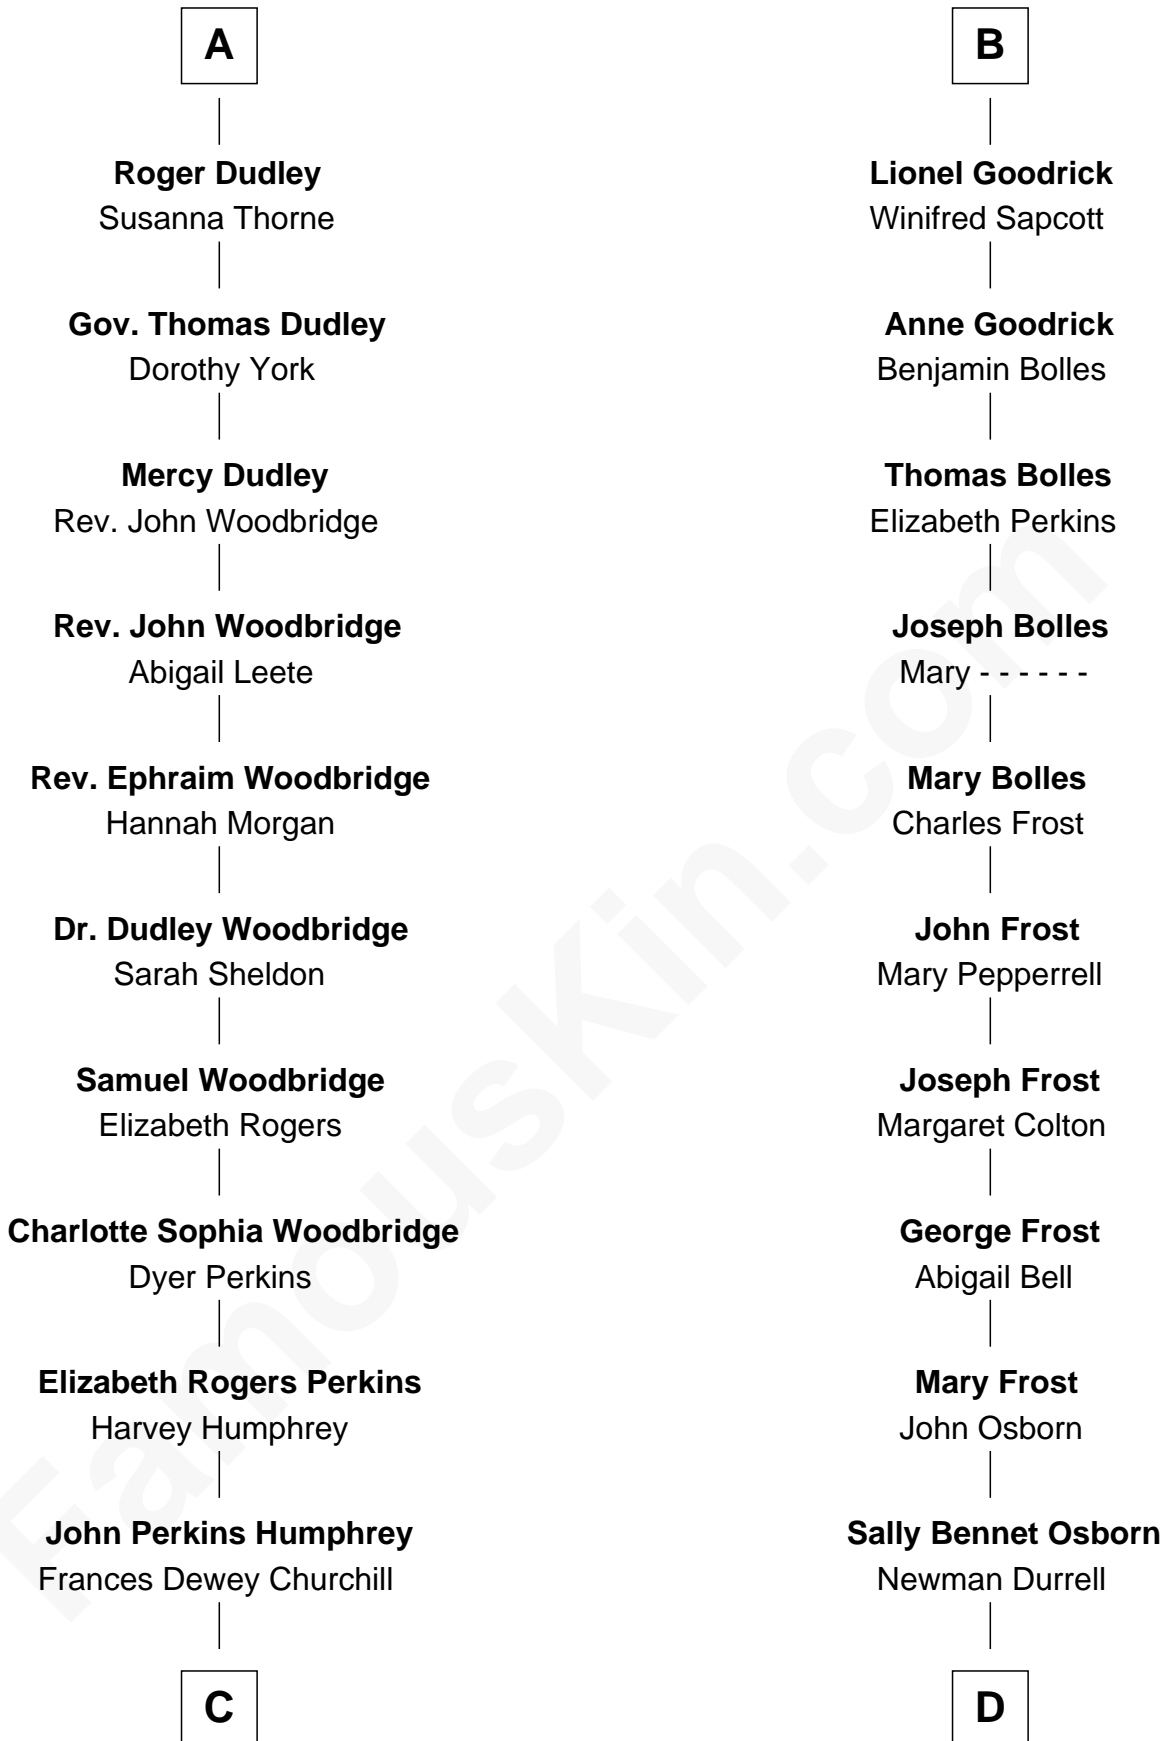

FamousKin.com
Relationship Chart of
Humphrey Bogart
Movie Actor

18th cousin 2 times removed of
Lucille Ball
TV Actress - "I Love Lucy"

C

Maud Humphrey
Dr. Belmont Deforest Bogart

Humphrey Bogart
Movie Actor

D

George Osborn Durrell
Anne Jane Jewell

Nellie Rebecca Durrell
Jasper Clinton Ball

Henry Durrell Ball
Desiree Evelyn Hunt

Lucille Ball
TV Actress - "I Love Lucy"

FamousKin.com