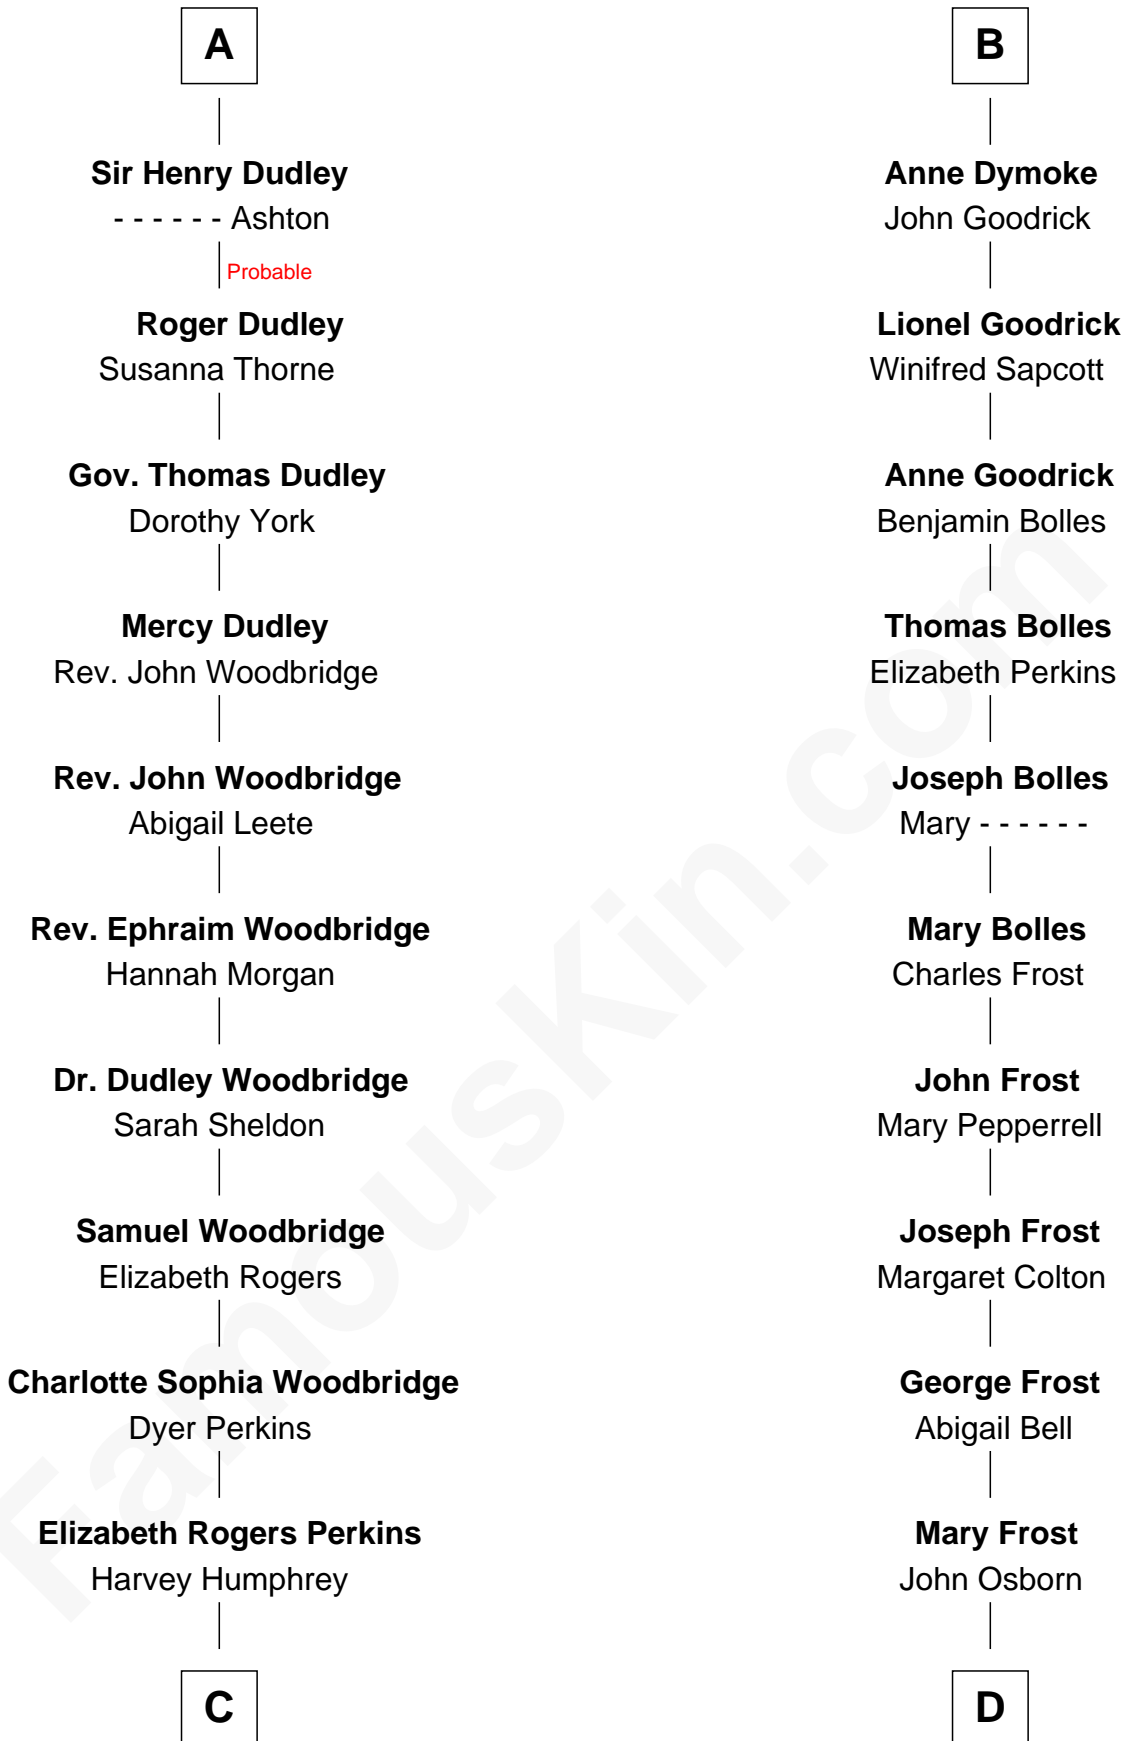

FamousKin.com
Relationship Chart of
Humphrey Bogart
Movie Actor

19th cousin 2 times removed of
Lucille Ball
TV Actress - "I Love Lucy"

C

John Perkins Humphrey

Frances Dewey Churchill

Maud Humphrey

Dr. Belmont Deforest Bogart

Humphrey Bogart

Movie Actor

D

Sally Bennet Osborn

Newman Durrell

George Osborn Durrell

Anne Jane Jewell

Nellie Rebecca Durrell

Jasper Clinton Ball

Henry Durrell Ball

Desiree Evelyn Hunt

Lucille Ball

TV Actress - "I Love Lucy"