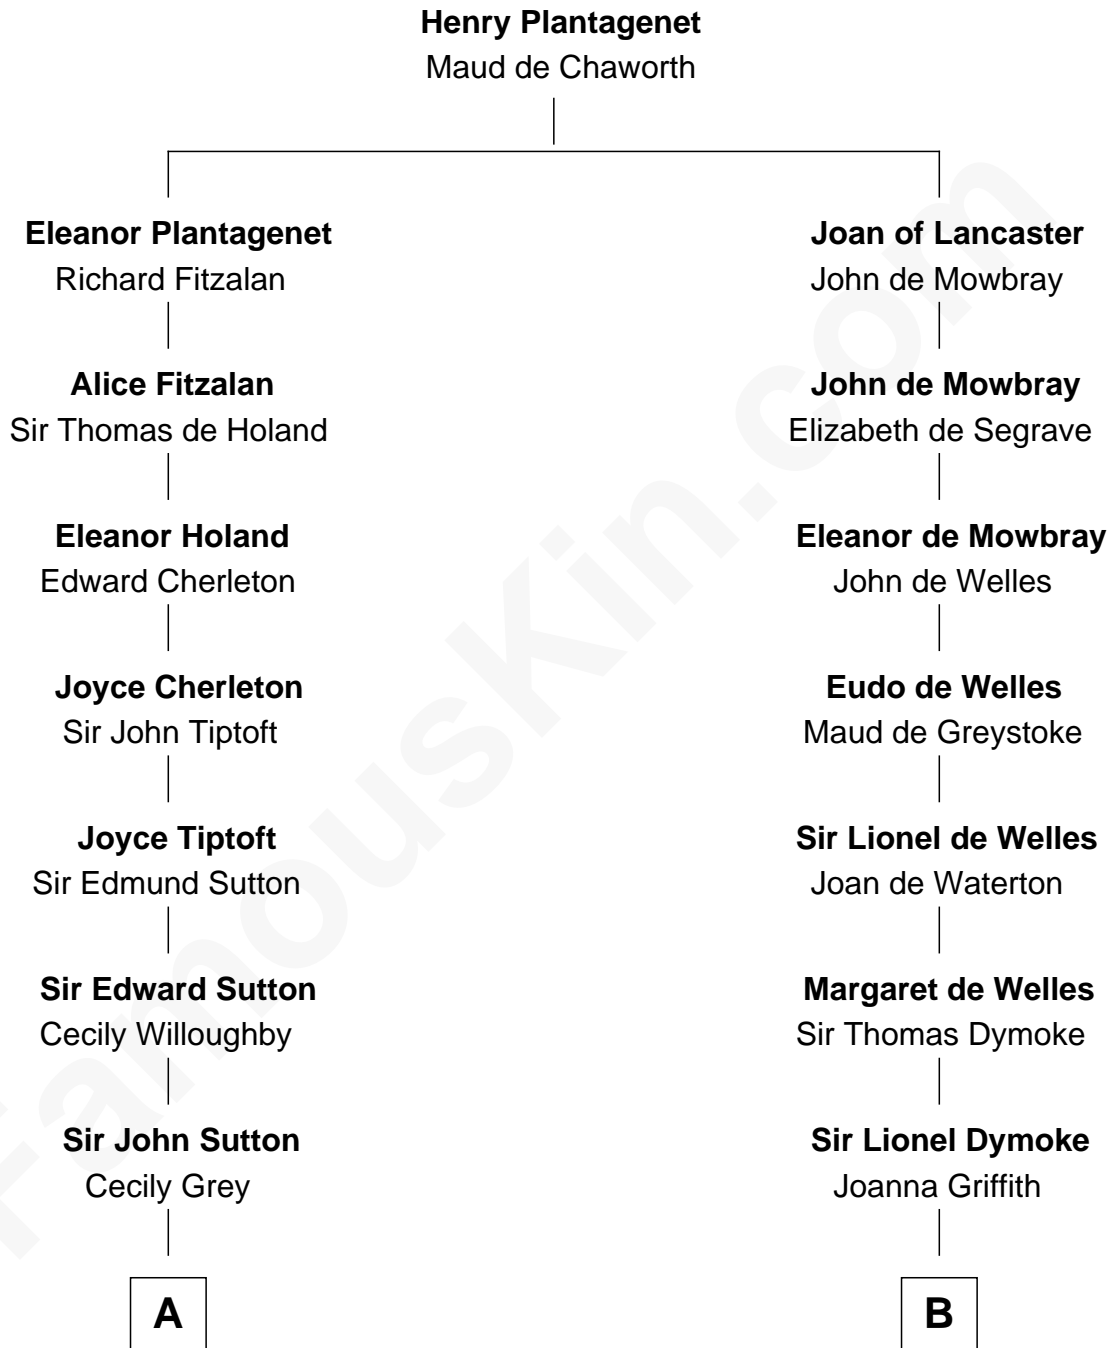

FamousKin.com
Relationship Chart of
Humphrey Bogart
Movie Actor

19th cousin 2 times removed of
Lucille Ball
TV Actress - "I Love Lucy"

C

John Perkins Humphrey

Frances Dewey Churchill

Maud Humphrey

Dr. Belmont Deforest Bogart