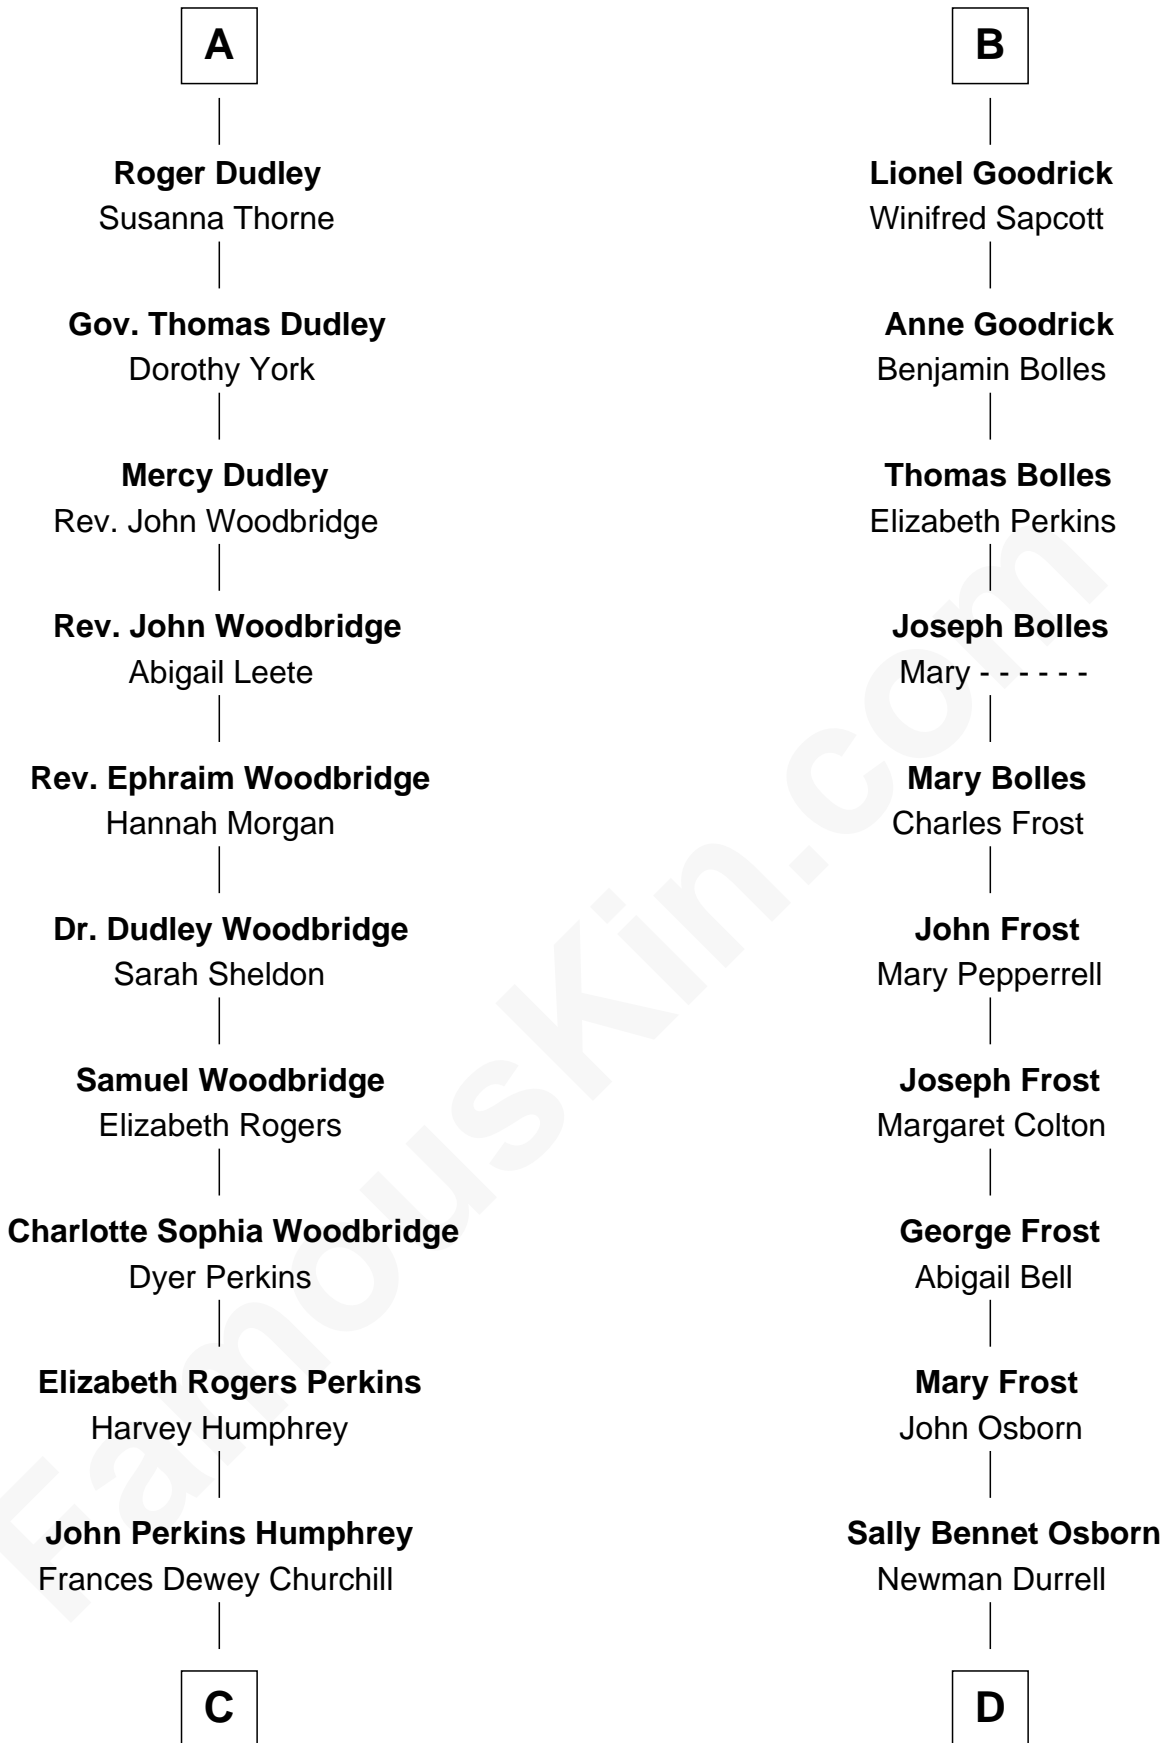

FamousKin.com
Relationship Chart of
Humphrey Bogart
Movie Actor

18th cousin 2 times removed of
Lucille Ball
TV Actress - "I Love Lucy"

C

Maud Humphrey
Dr. Belmont Deforest Bogart

Humphrey Bogart
Movie Actor

D

George Osborn Durrell
Anne Jane Jewell

Nellie Rebecca Durrell
Jasper Clinton Ball

Henry Durrell Ball
Desiree Evelyn Hunt

Lucille Ball
TV Actress - "I Love Lucy"

FamousKin.com