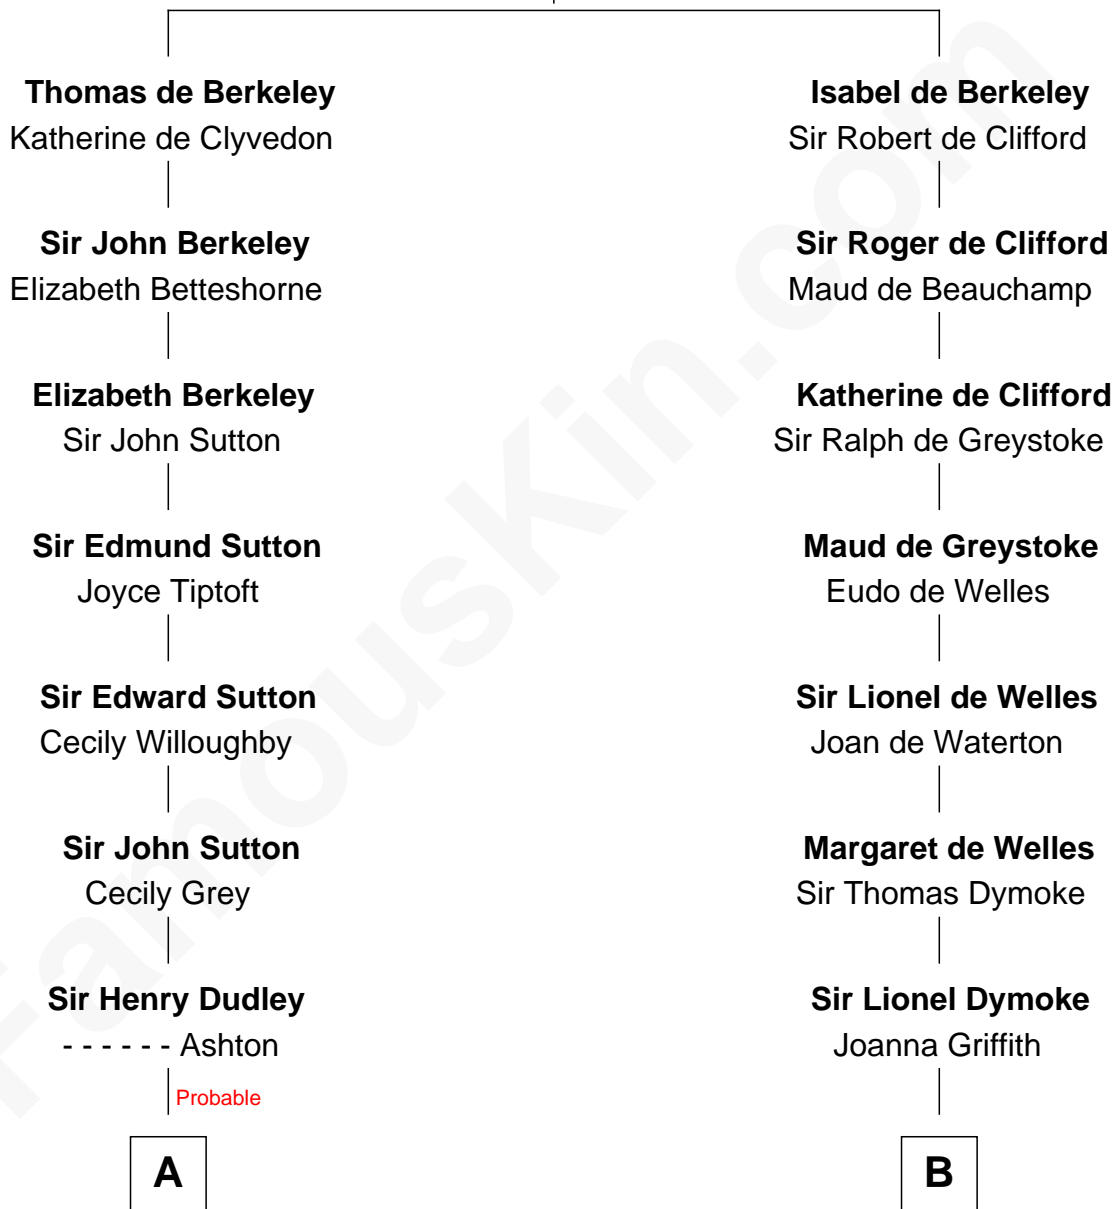

**FamousKin.com**  
**Relationship Chart of**  
**Humphrey Bogart**  
*Movie Actor*

18th cousin 3 times removed of

**Lucille Ball**  
*TV Actress - "I Love Lucy"*

**Sir Maurice de Berkeley**  
 Eve la Zouche

**C**

**Maud Humphrey**  
Dr. Belmont Deforest Bogart

**Humphrey Bogart**  
*Movie Actor*

**D**

**Sally Bennet Osborn**  
Newman Durrell

**George Osborn Durrell**  
Anne Jane Jewell

**Nellie Rebecca Durrell**  
Jasper Clinton Ball

**Henry Durrell Ball**  
Desiree Evelyn Hunt

**Lucille Ball**  
*TV Actress - "I Love Lucy"*

FamousKin.com