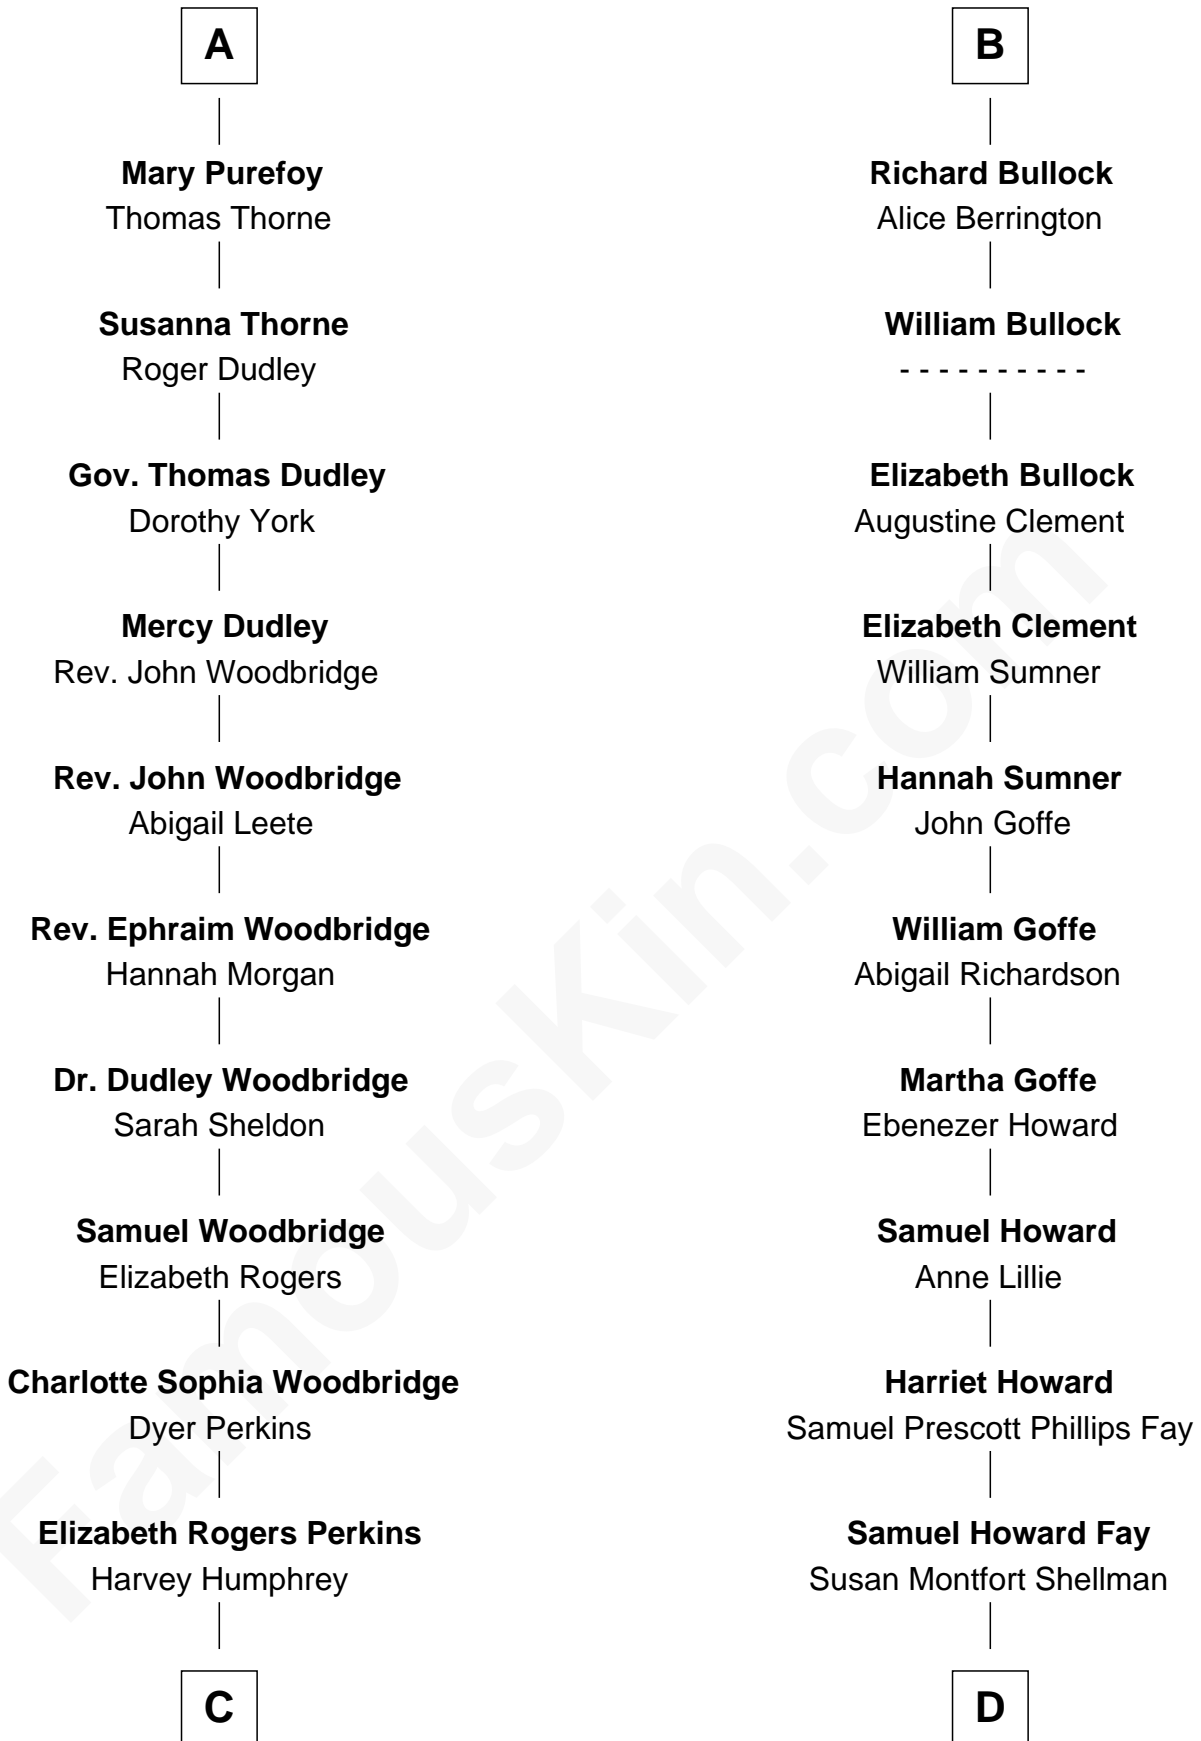

**FamousKin.com**  
**Relationship Chart of**  
**Humphrey Bogart**  
*Movie Actor*

**19th cousin 2 times removed of**  
**Jeb Bush**  
*43rd Governor of Florida*

**Sir John Howard**  
 Alice de Bois

**C**

**John Perkins Humphrey**

Frances Dewey Churchill

**Maud Humphrey**

Dr. Belmont Deforest Bogart

**Humphrey Bogart**

*Movie Actor*

**D**

**Harriet Eleanor Fay**

Rev. James Smith Bush

**Samuel Prescott Bush**

Flora Sheldon

**Prescott Sheldon Bush**

Dorothy Wear Walker

**George Herbert Walker Bush**

Barbara Pierce

**Jeb Bush**