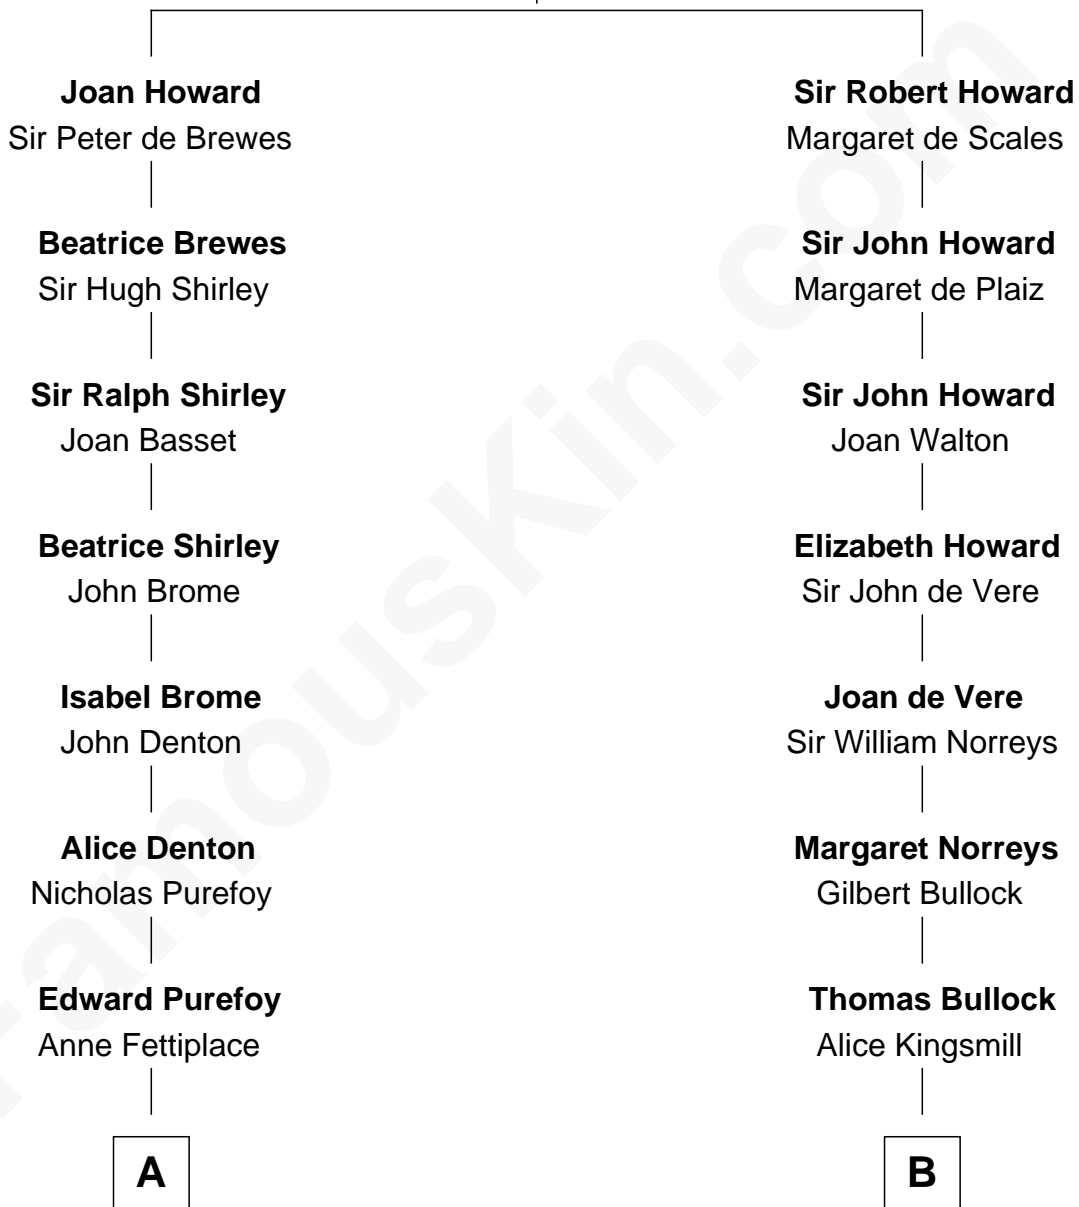

**FamousKin.com**  
**Relationship Chart of**  
**Humphrey Bogart**  
*Movie Actor*

**19th cousin 2 times removed of**  
**Jeb Bush**  
*43rd Governor of Florida*

**Sir John Howard**  
 Alice de Bois

**C**

**John Perkins Humphrey**

Frances Dewey Churchill

**Maud Humphrey**

Dr. Belmont Deforest Bogart

**Humphrey Bogart**

*Movie Actor*

**D**

**Harriet Eleanor Fay**