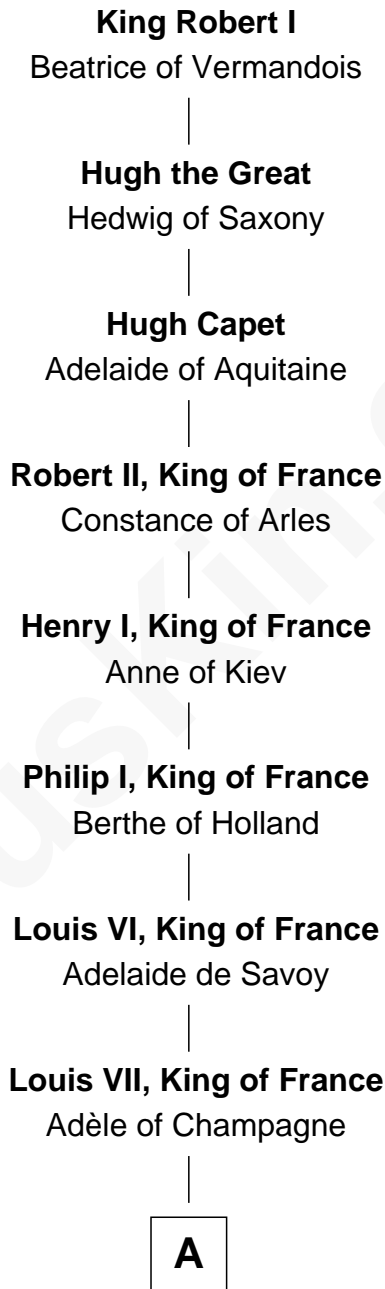

# FamousKin.com Relationship Chart of

**Humphrey Bogart**

*Movie Actor*

30th Great-grandson of

**King Robert I**

*King of France*

**A**

**Philip II Auguste, King of France**

Isabella of Hainault

**Louis VIII, King of France**

Blanche of Castile

**Robert I, Count of Artois**

Matilda of Brabant

**Blanche of Artois**

Edmund Plantagenet

**Henry Plantagenet**