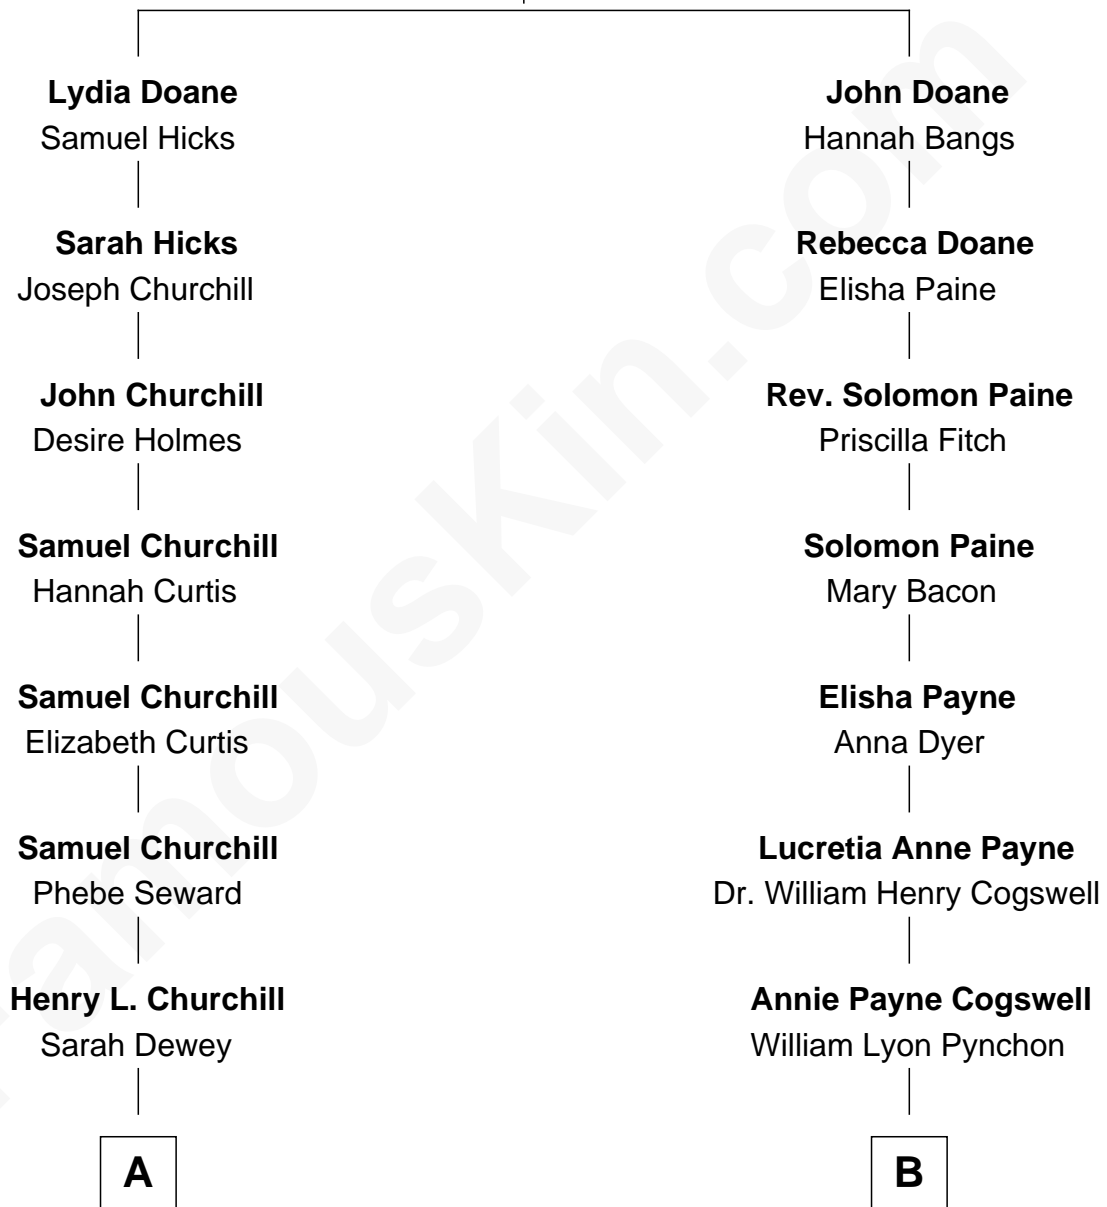

# FamousKin.com Relationship Chart of

**Humphrey Bogart**

*Movie Actor*

9th cousin of

**Thomas Pynchon**

*American Novelist*

**John Doane**

Ann - - - - -

FamousKin.com