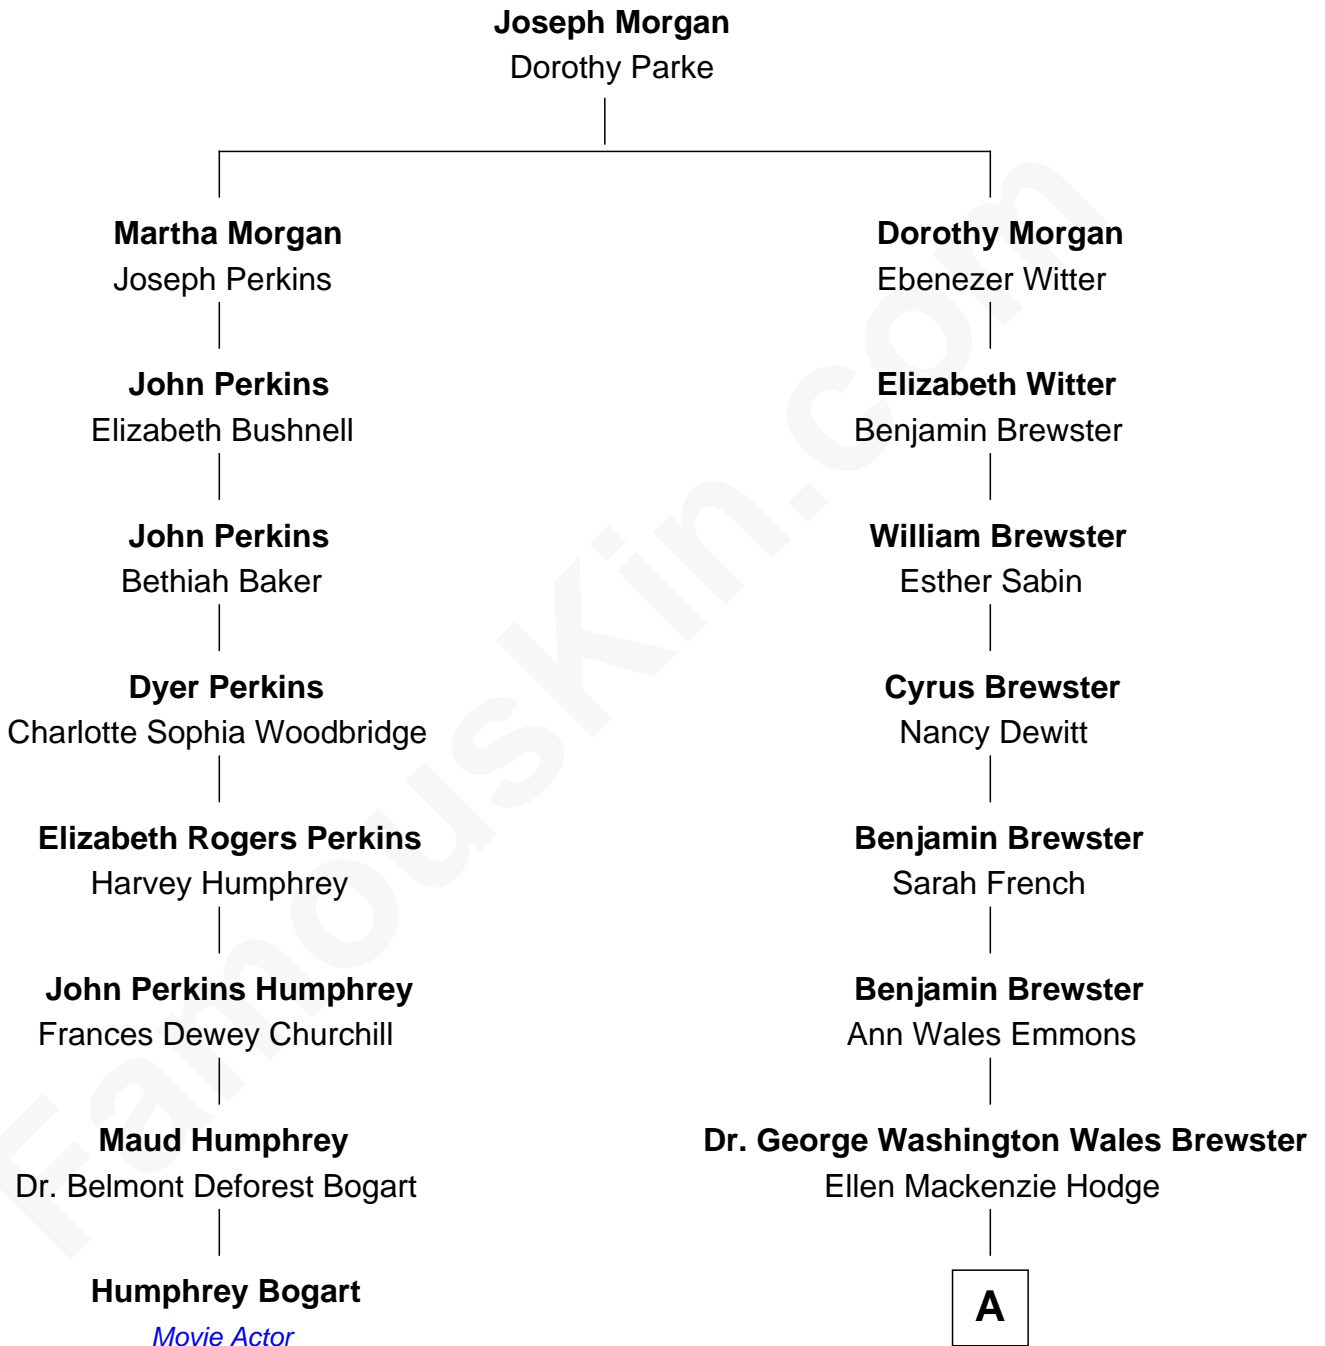

FamousKin.com
Relationship Chart of
Humphrey Bogart
Movie Actor

7th cousin 2 times removed of
Paget Brewster
TV Actress

A

George Washington Wales Brewster

Joan Ryerson

Galen Brewster

Hathaway Tew

Paget Brewster

TV Actress

FamousKin.com