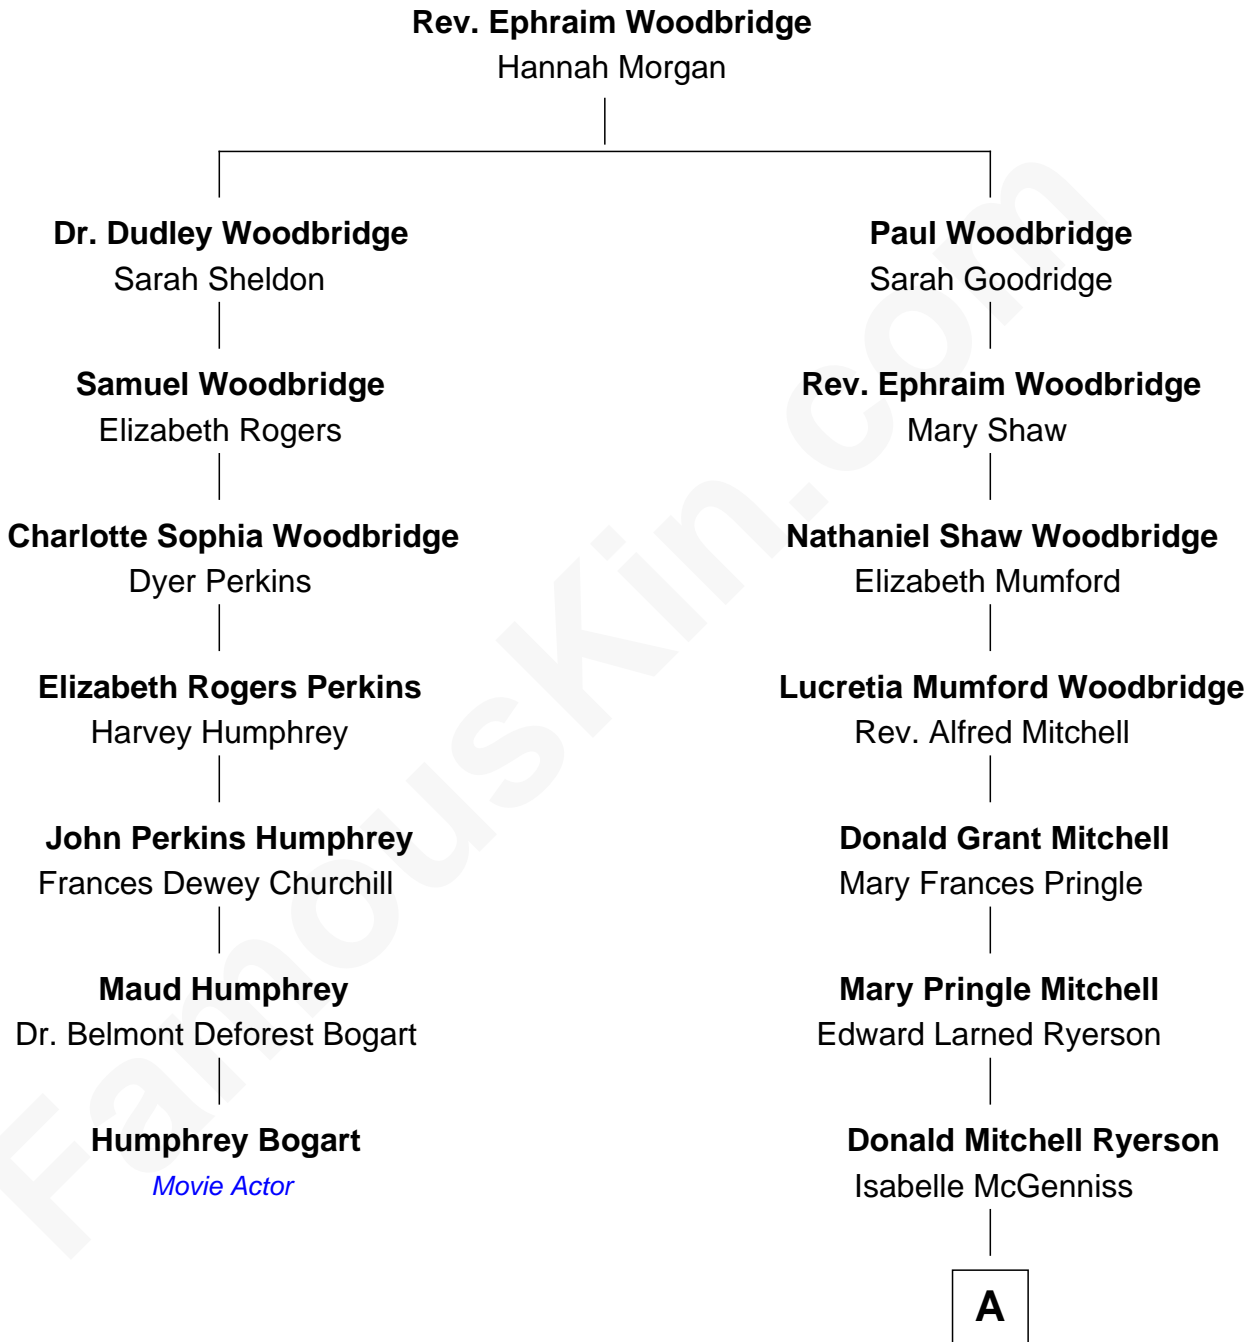

FamousKin.com
Relationship Chart of
Humphrey Bogart
Movie Actor

6th cousin 3 times removed of

Paget Brewster
TV Actress

A

Joan Ryerson

George Washington Wales Brewster

Galen Brewster

Hathaway Tew

Paget Brewster

TV Actress

FamousKin.com