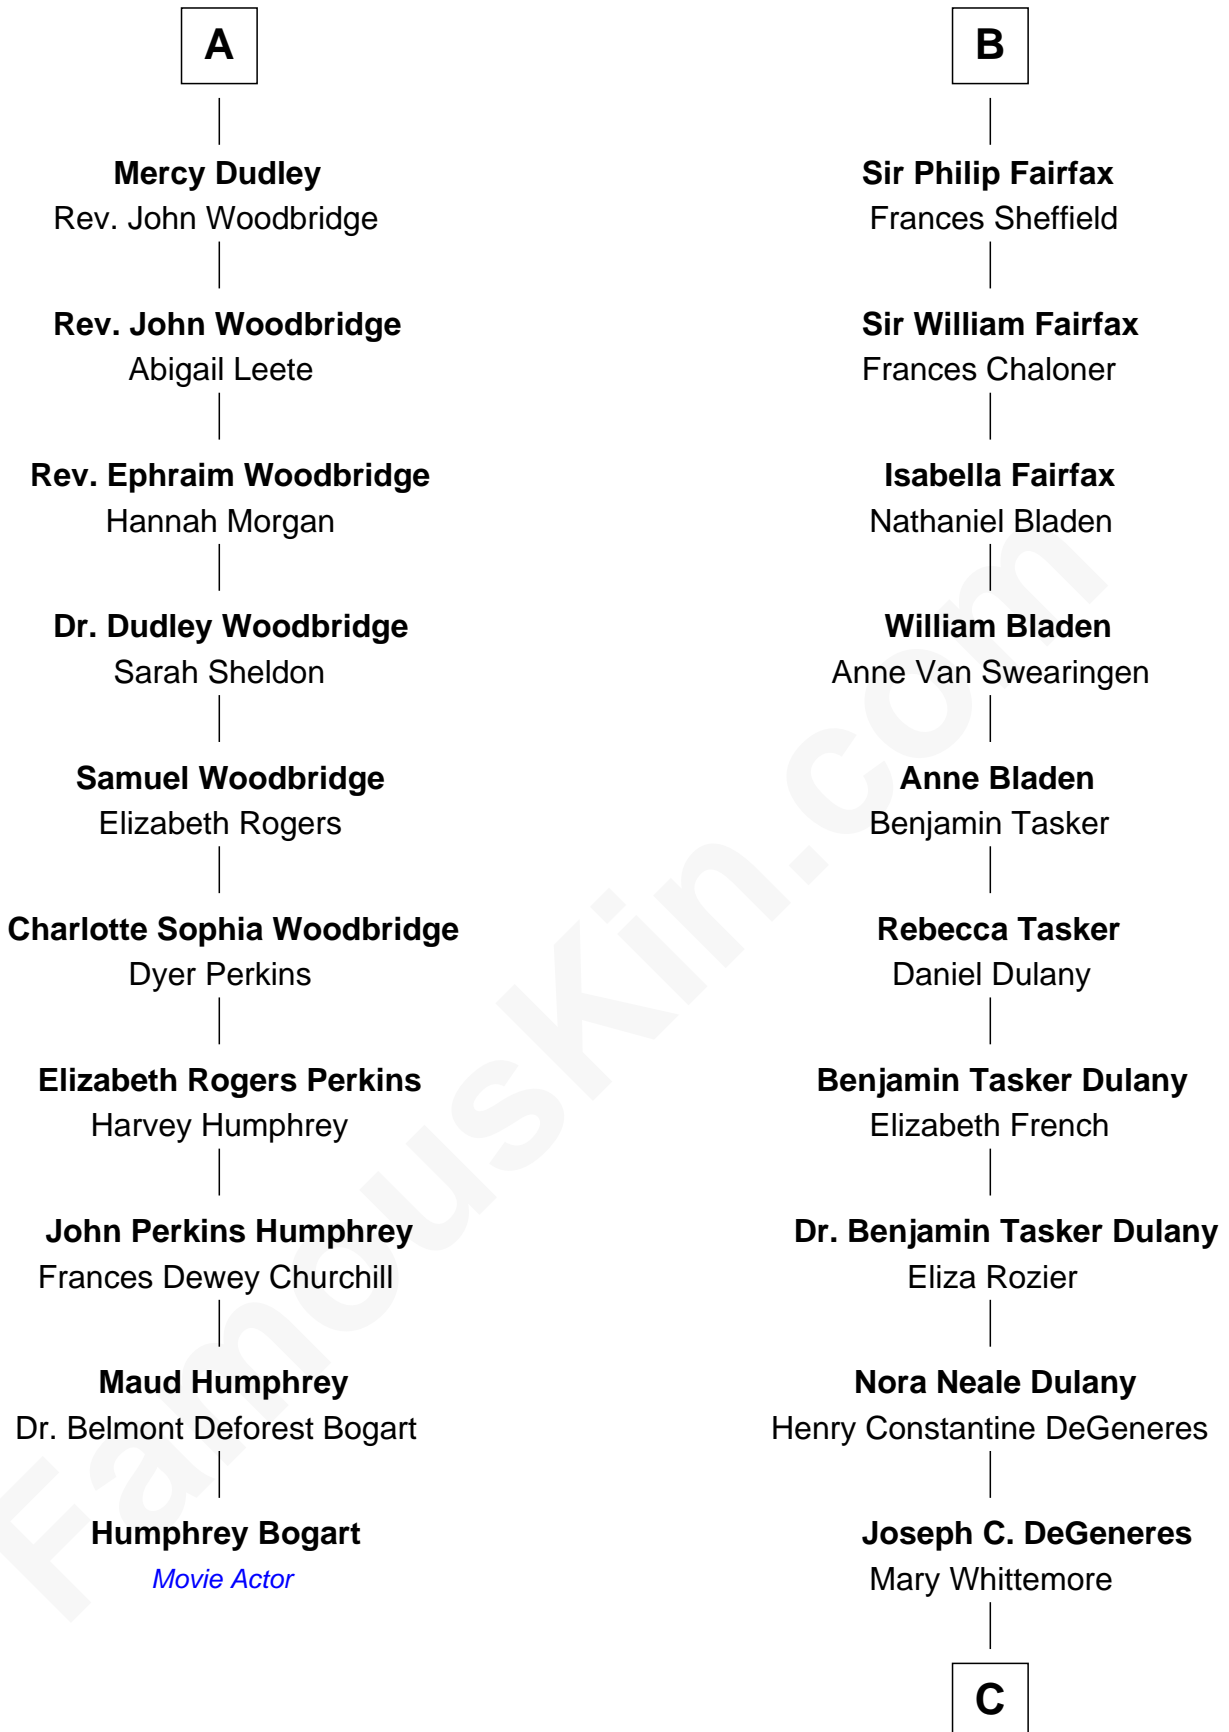

FamousKin.com
Relationship Chart of
Humphrey Bogart
Movie Actor

16th cousin 4 times removed of
Ellen DeGeneres
Comedienne and TV Personality

C

Alfred George DeGeneres

Julia E. Billiu

Elliot Everett DeGeneres

Ruth Elodie Martin

Elliot Everett DeGeneres

Betty Jane Pfeffer

Ellen DeGeneres

Comedienne and TV Personality