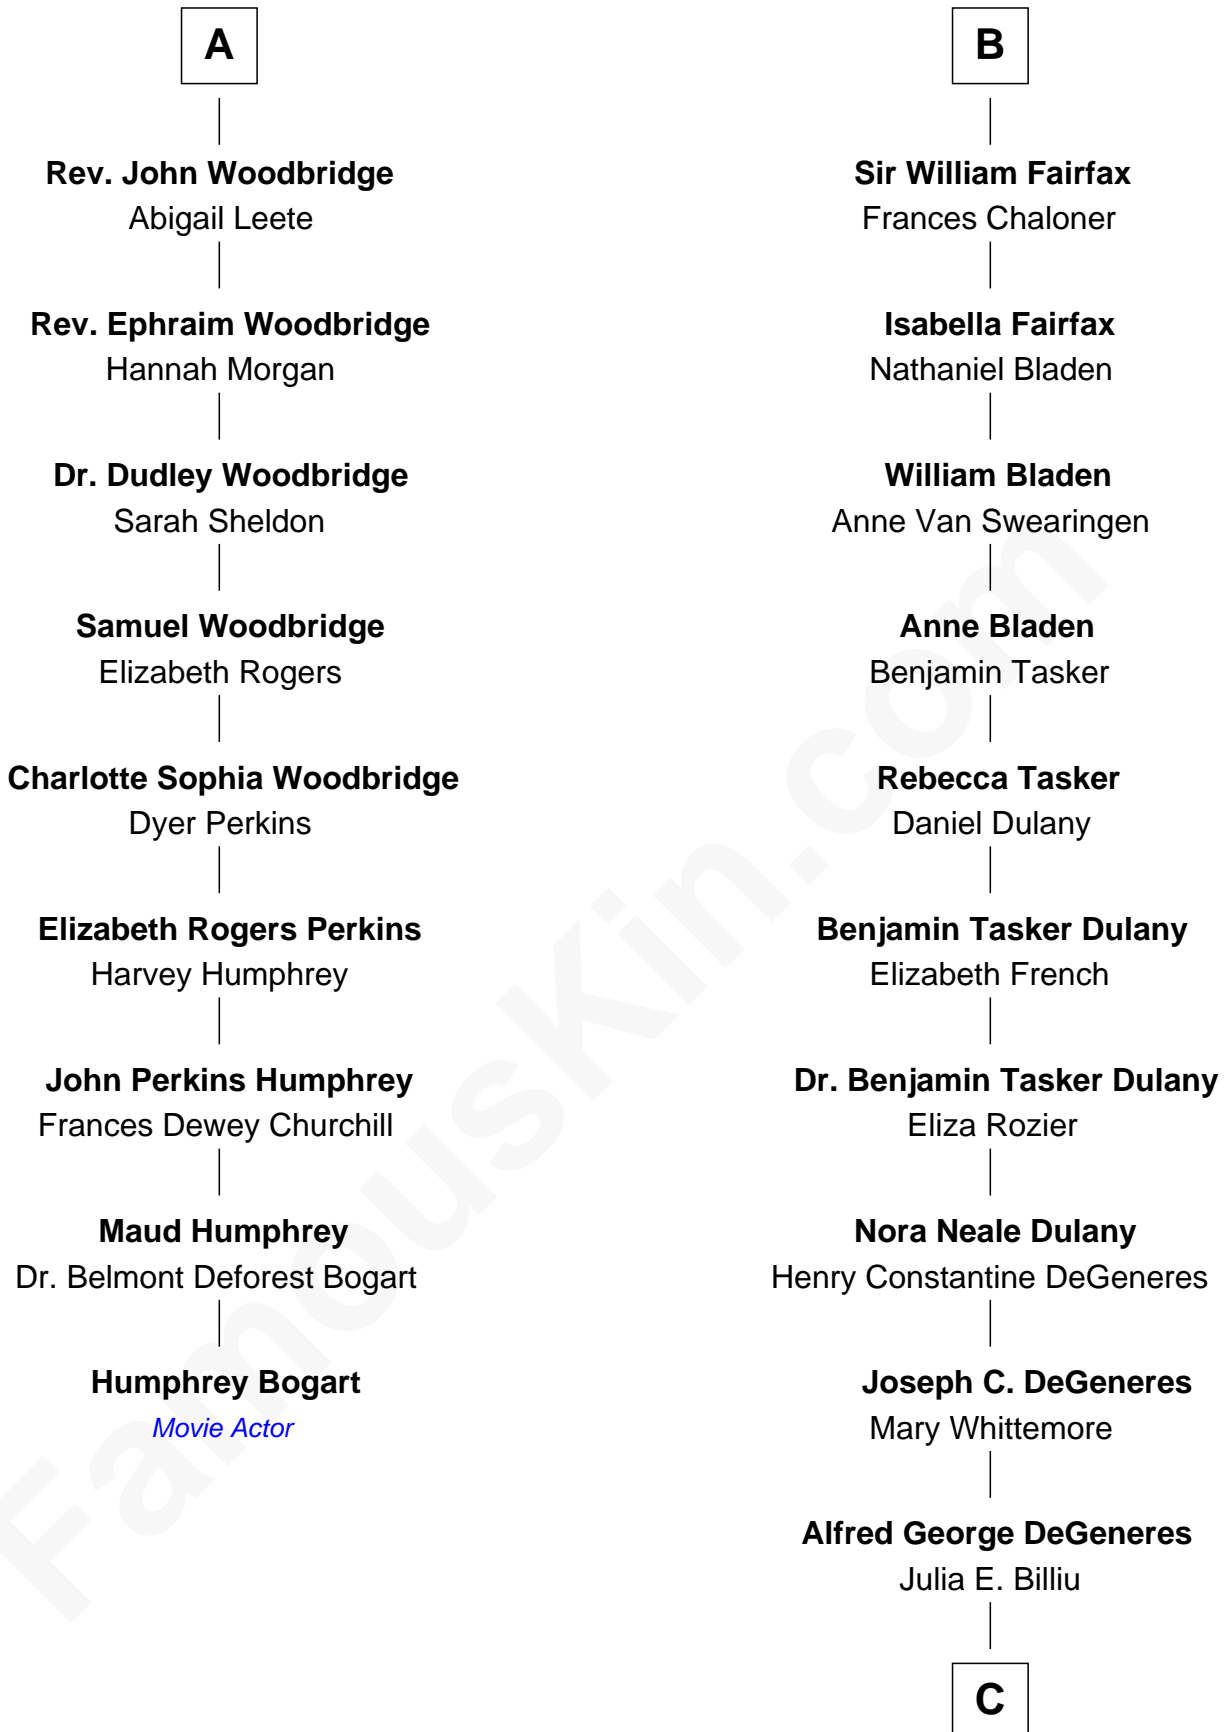

**FamousKin.com**  
**Relationship Chart of**  
**Humphrey Bogart**  
*Movie Actor*

15th cousin 4 times removed of  
**Ellen DeGeneres**  
*Comedienne and TV Personality*

**Sir Richard Woodville**  
 Jacquetta of Luxembourg

C

**Elliot Everett DeGeneres**

Ruth Elodie Martin

**Elliot Everett DeGeneres**

Betty Jane Pfeffer

**Ellen DeGeneres**

*Comedienne and TV Personality*

FamousKin.com