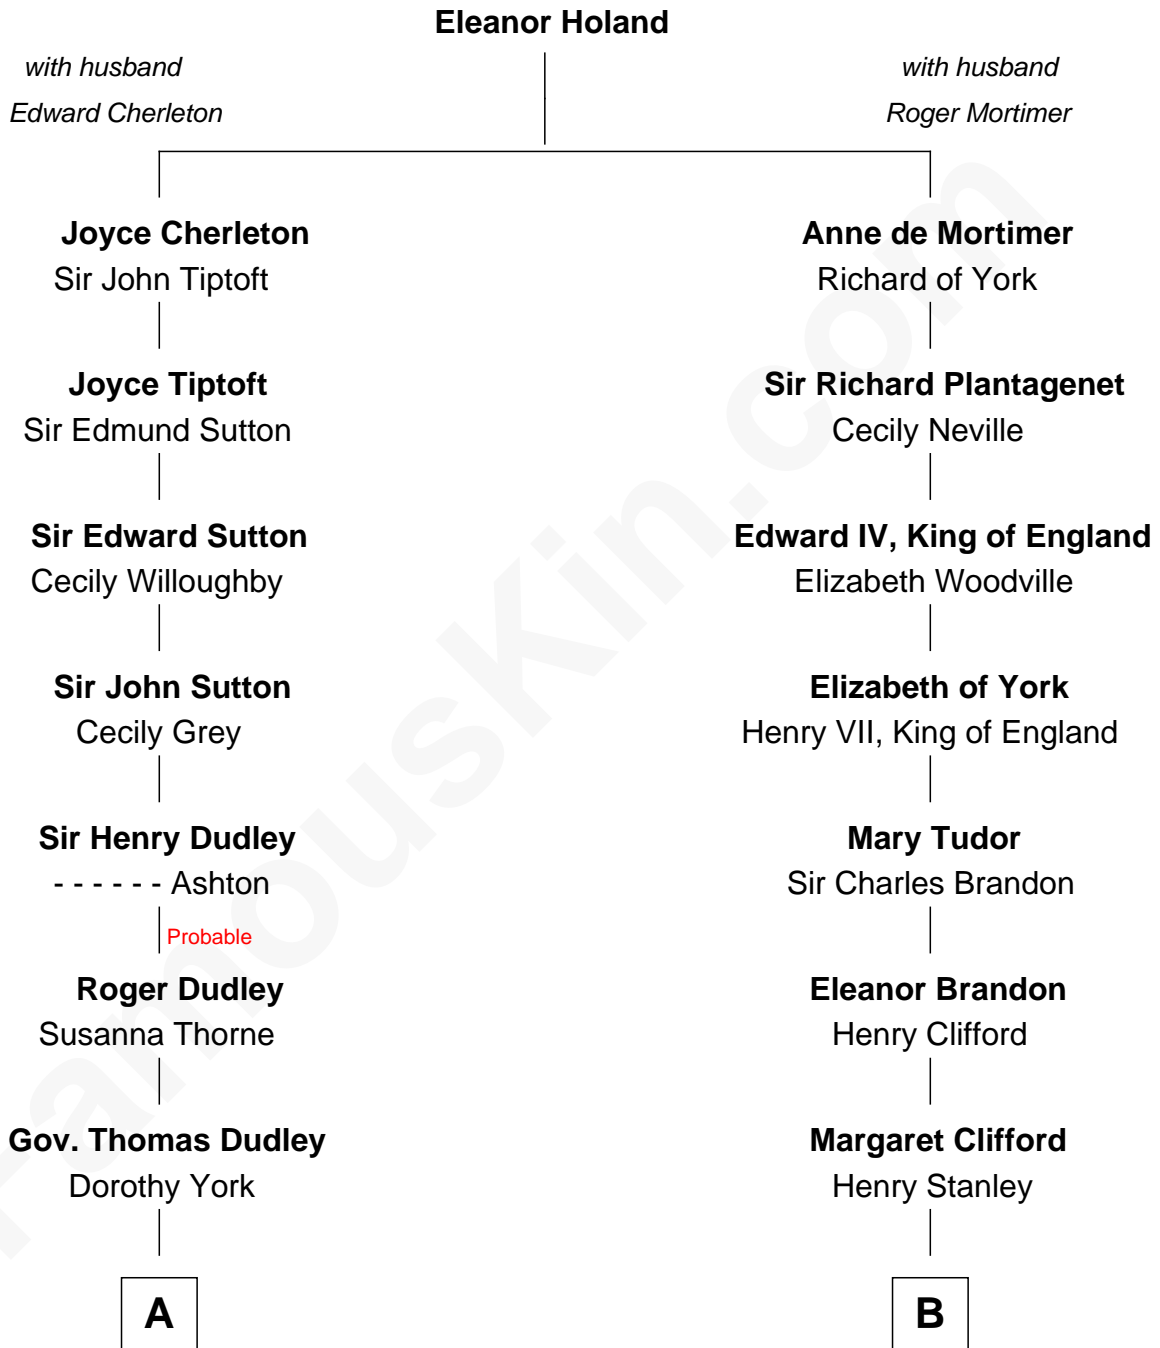

FamousKin.com
Relationship Chart of
Humphrey Bogart
Movie Actor

16th cousin 3 times removed of

Guy Ritchie
British Filmmaker

C

Doris Margaretta McLaughlin

Stuart John Ritchie

John Vivian Ritchie

Amber Mary Parkinson