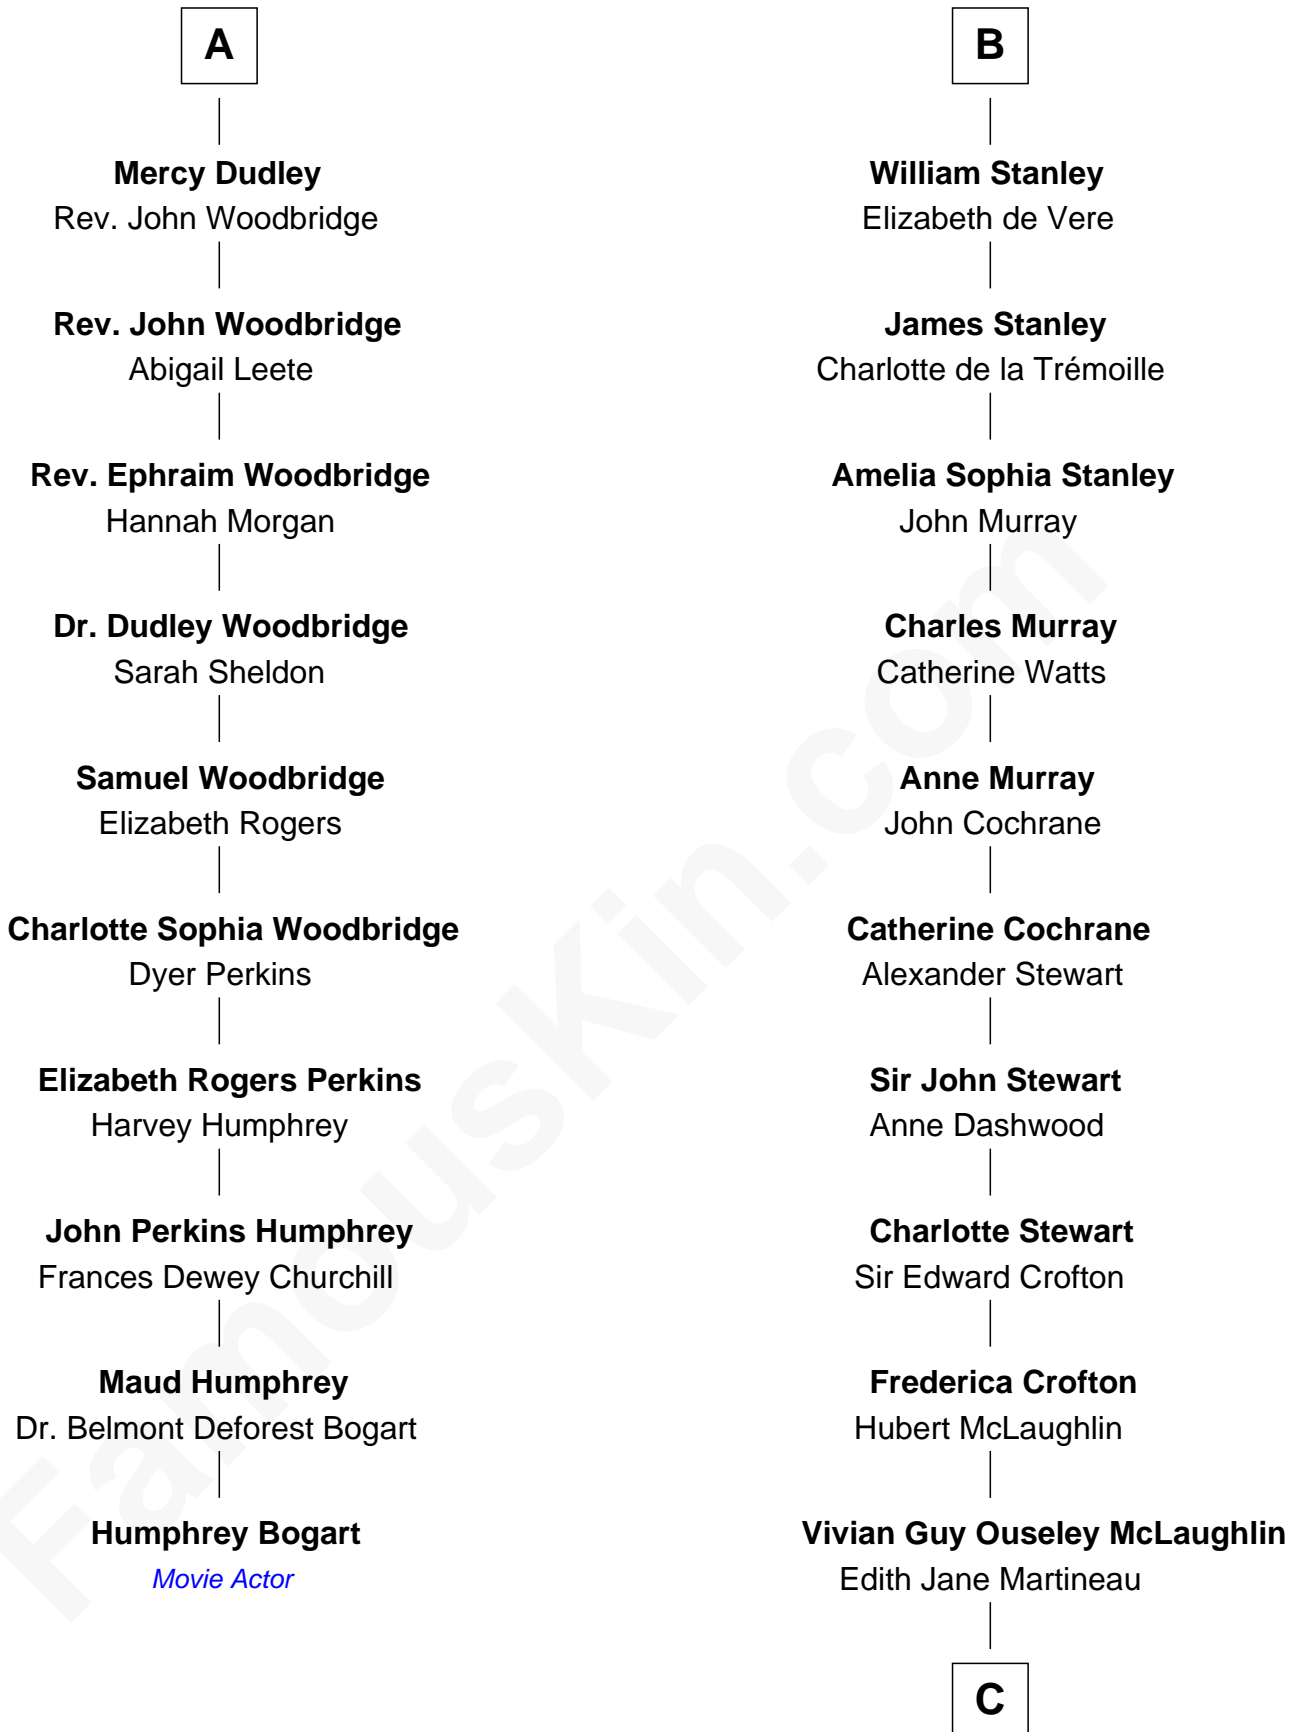

FamousKin.com
Relationship Chart of
Humphrey Bogart
Movie Actor

16th cousin 3 times removed of

Guy Ritchie
British Filmmaker

C

Doris Margaretta McLaughlin

Stuart John Ritchie

John Vivian Ritchie

Amber Mary Parkinson