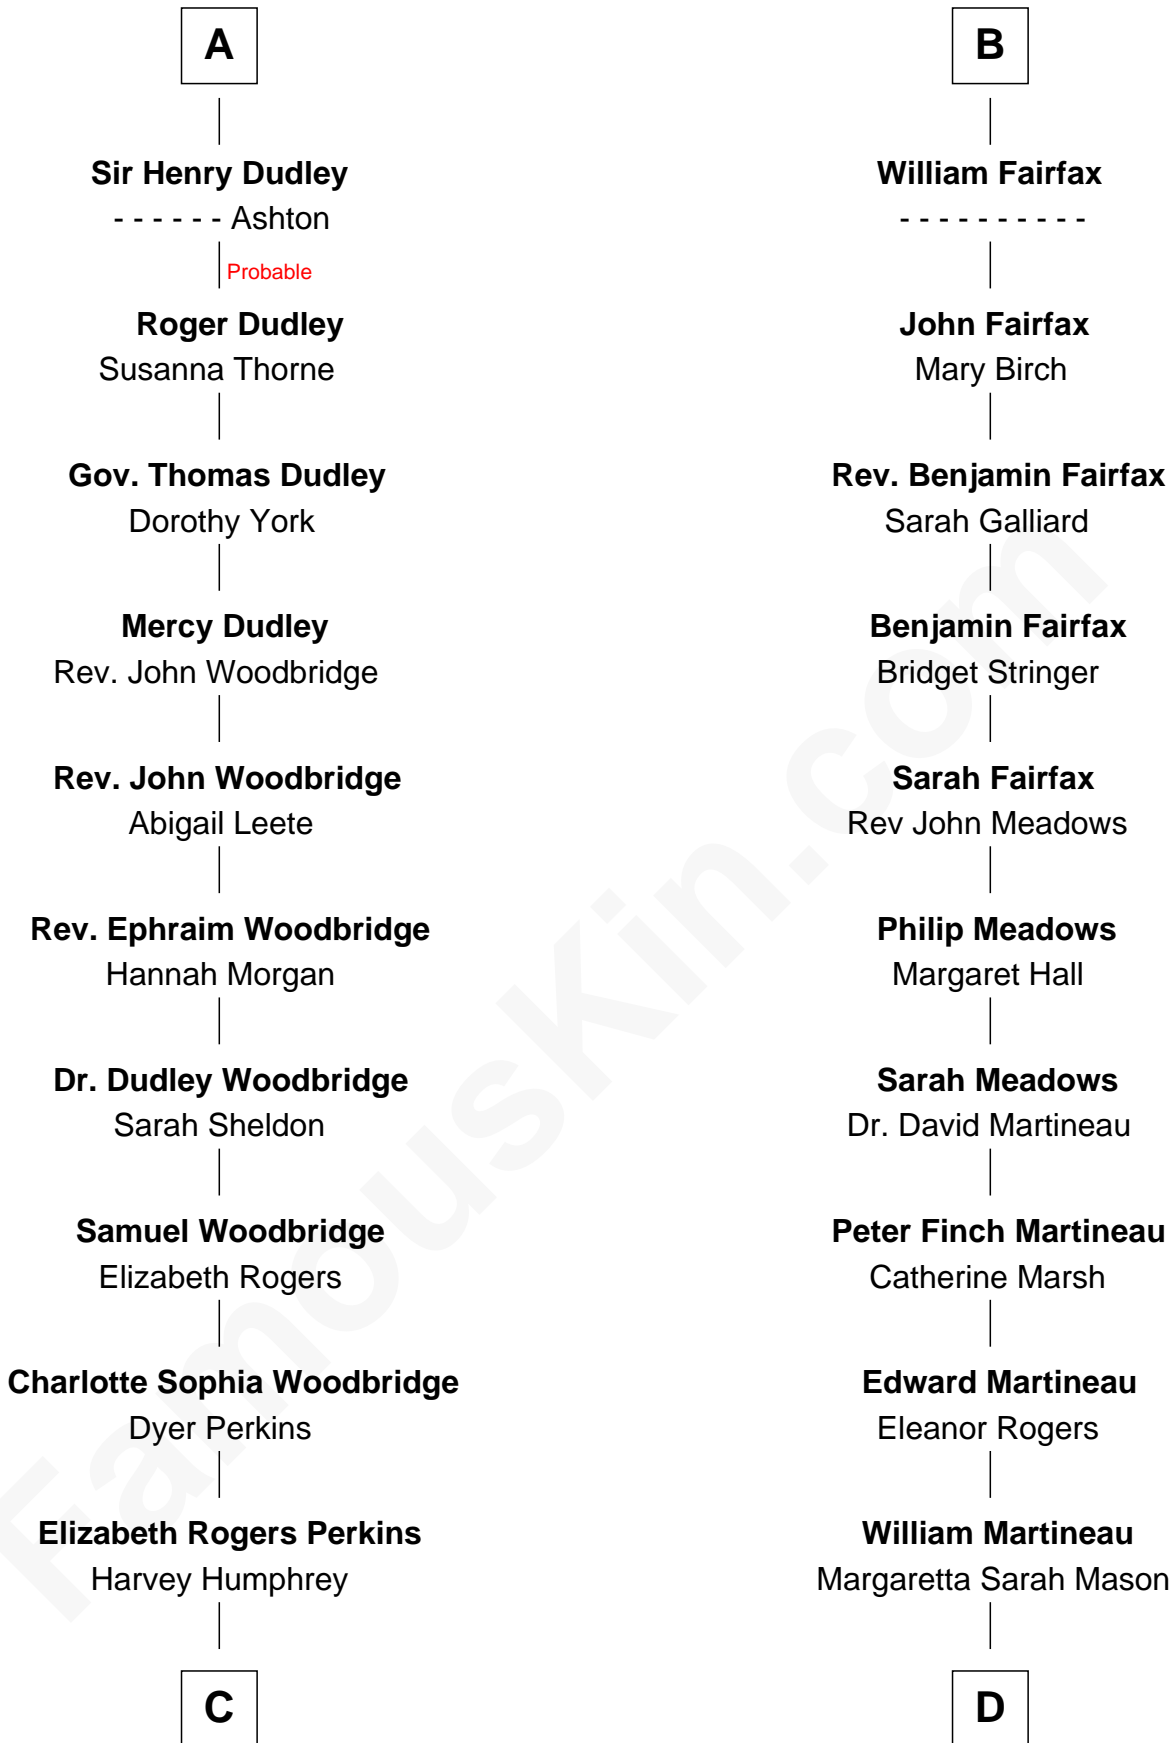

FamousKin.com
Relationship Chart of
Humphrey Bogart
Movie Actor

19th cousin 1 time removed of
Guy Ritchie
British Filmmaker

C

John Perkins Humphrey

Frances Dewey Churchill

Maud Humphrey

Dr. Belmont Deforest Bogart

Humphrey Bogart

Movie Actor

D

Edith Jane Martineau

Vivian Guy Ouseley McLaughlin

Doris Margaretta McLaughlin

Stuart John Ritchie

John Vivian Ritchie

Amber Mary Parkinson

Guy Ritchie

British Filmmaker