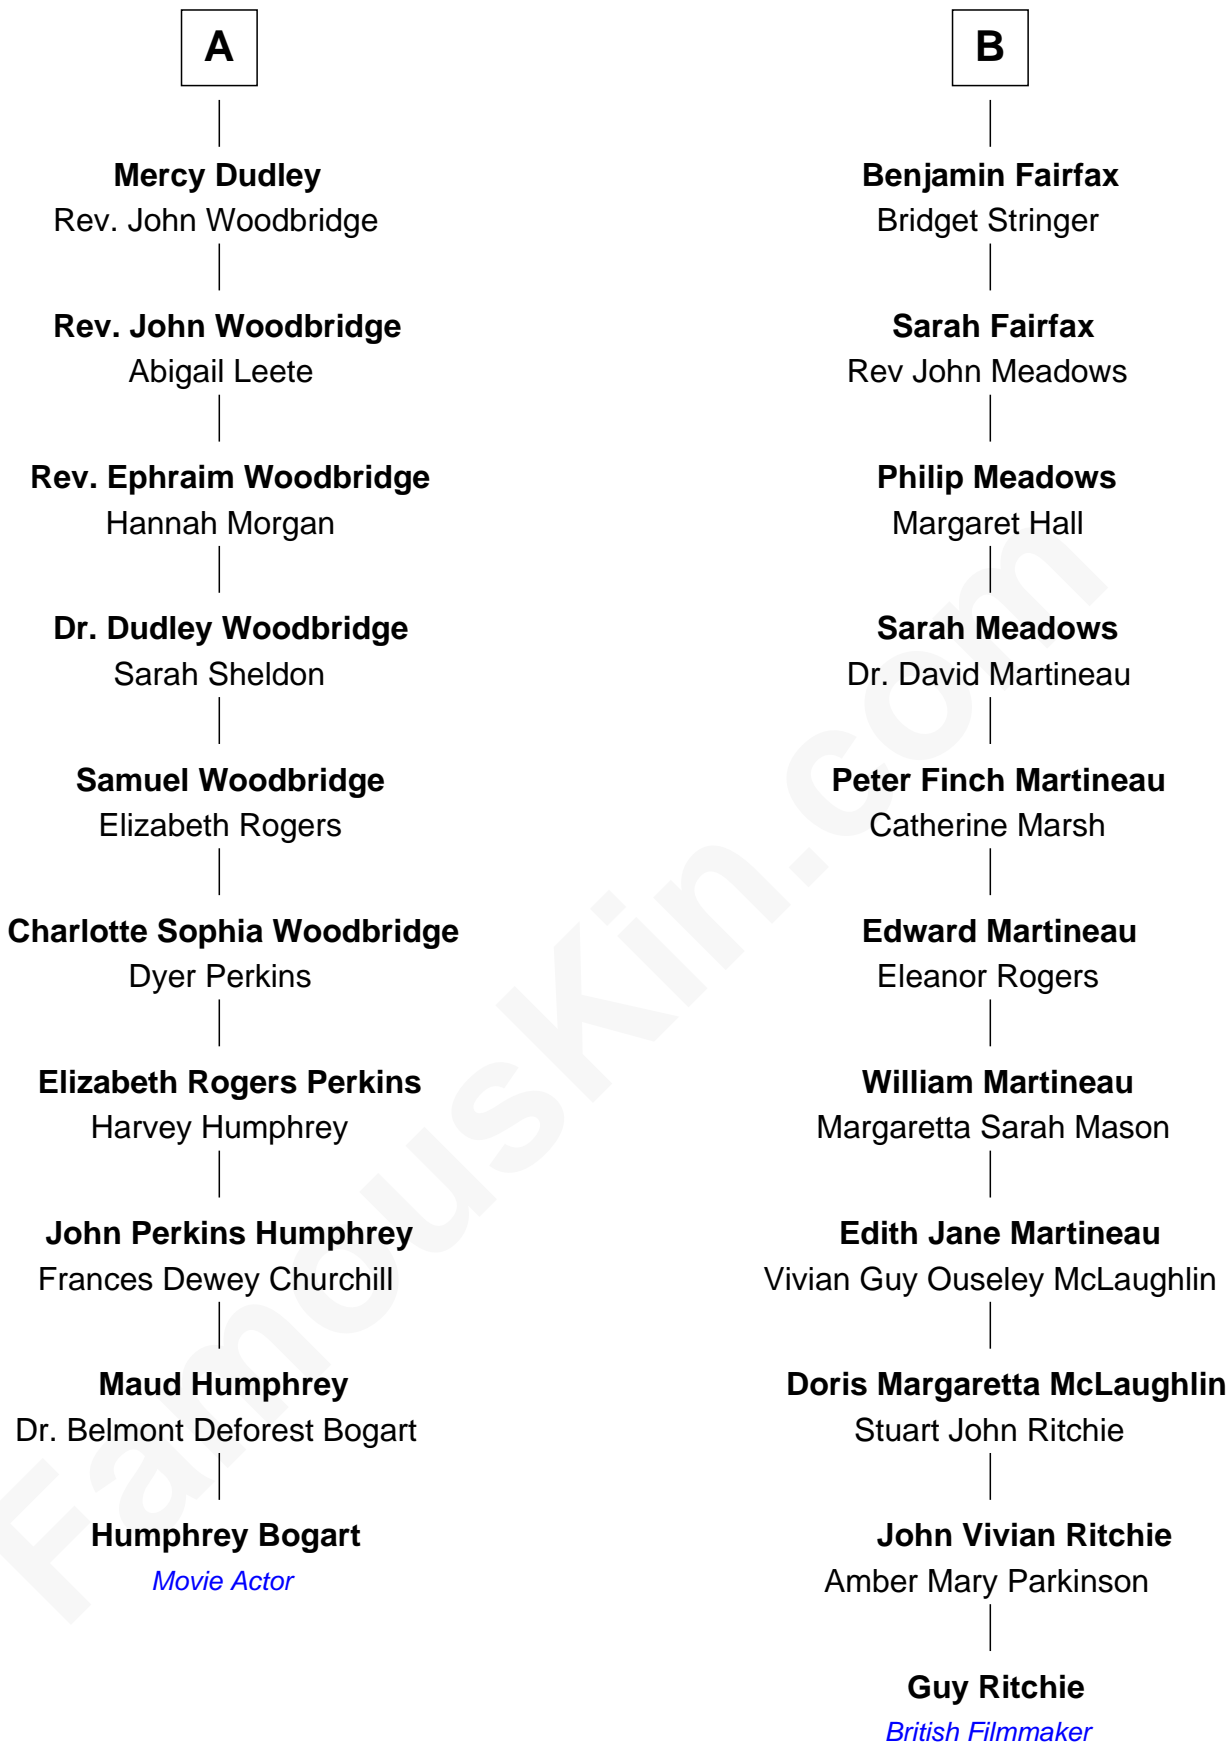

FamousKin.com
Relationship Chart of
Humphrey Bogart
Movie Actor

16th cousin 1 time removed of
Guy Ritchie
British Filmmaker

Sir Ralph Neville
 Joan Beaufort

Katherine Neville
 Sir Thomas Strangeways

Joan Strangeways
 Sir William Willoughby

Cecily Willoughby
 Sir Edward Sutton

Sir John Sutton
 Cecily Grey

Sir Henry Dudley
 ----- Ashton

Probable

Roger Dudley
 Susanna Thorne

Gov. Thomas Dudley
 Dorothy York

A

Eleanor Neville
 Sir Henry Percy

Sir Henry Percy
 Eleanor Poynings

Margaret Percy
 Sir William Gascoigne

Agnes Gascoigne
 Sir Thomas Fairfax

William Fairfax

John Fairfax
 Mary Birch

Rev. Benjamin Fairfax
 Sarah Galliard

B

Guy Ritchie photo by [Georges Biard](#) ([CC BY-SA 3.0](#))