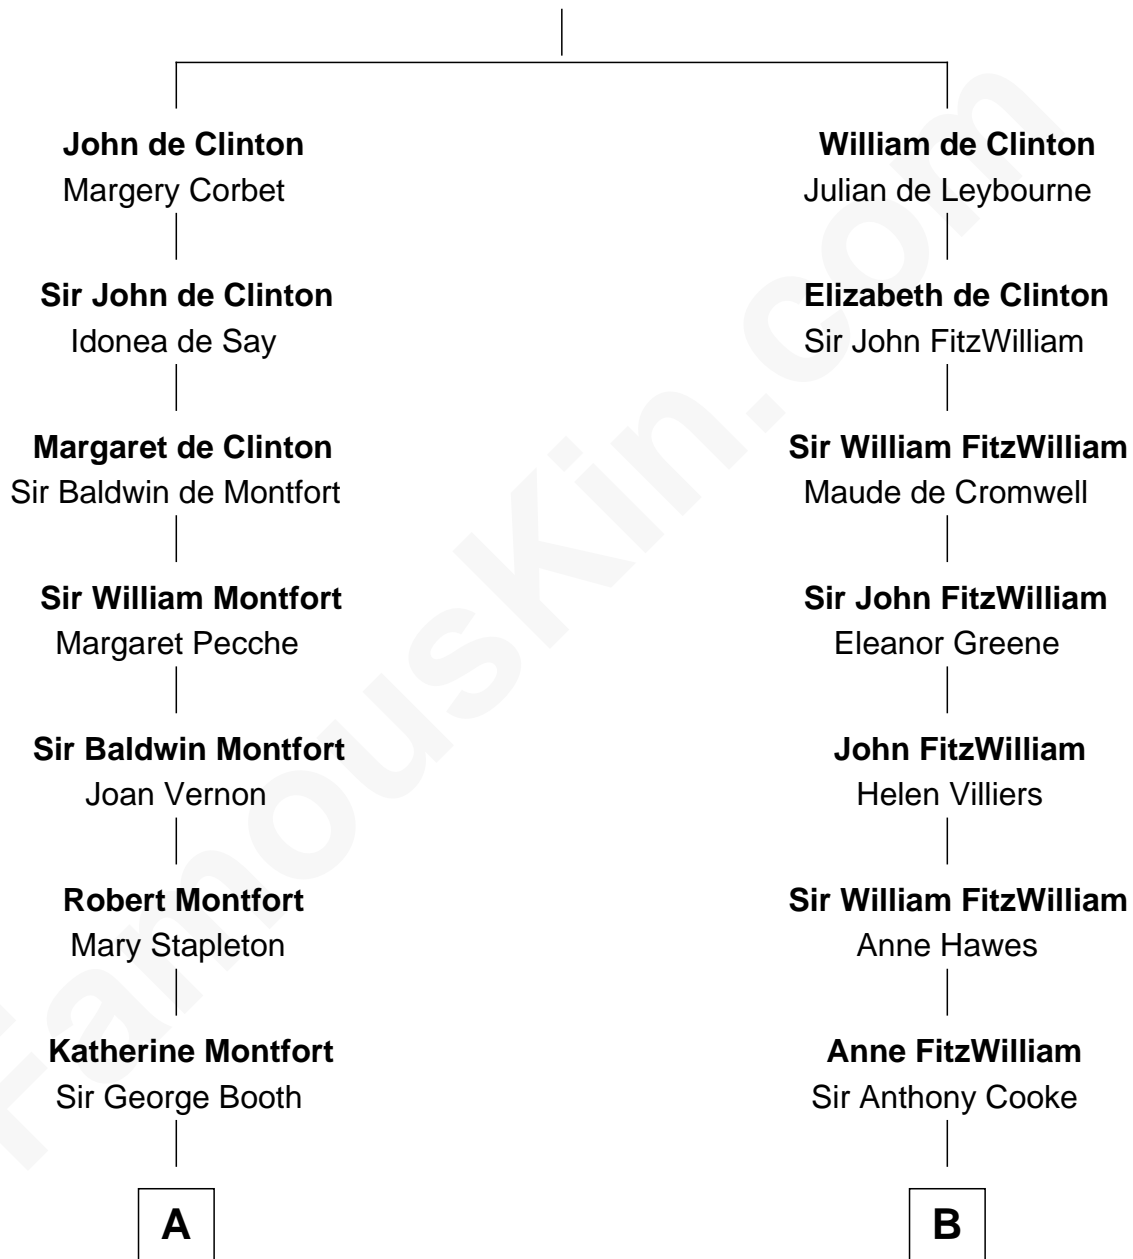

# FamousKin.com Relationship Chart of

**Humphrey Bogart**

*Movie Actor*

21st cousin of

**Guy Ritchie**

*British Filmmaker*

**John de Clinton**

Ida de Odingsells

**C**

**Rachel Doud**  
Jonathan Humphrey

**Harvey Humphrey**  
Elizabeth Rogers Perkins

**John Perkins Humphrey**  
Frances Dewey Churchill

**Maud Humphrey**  
Dr. Belmont Deforest Bogart

**Humphrey Bogart**  
*Movie Actor*