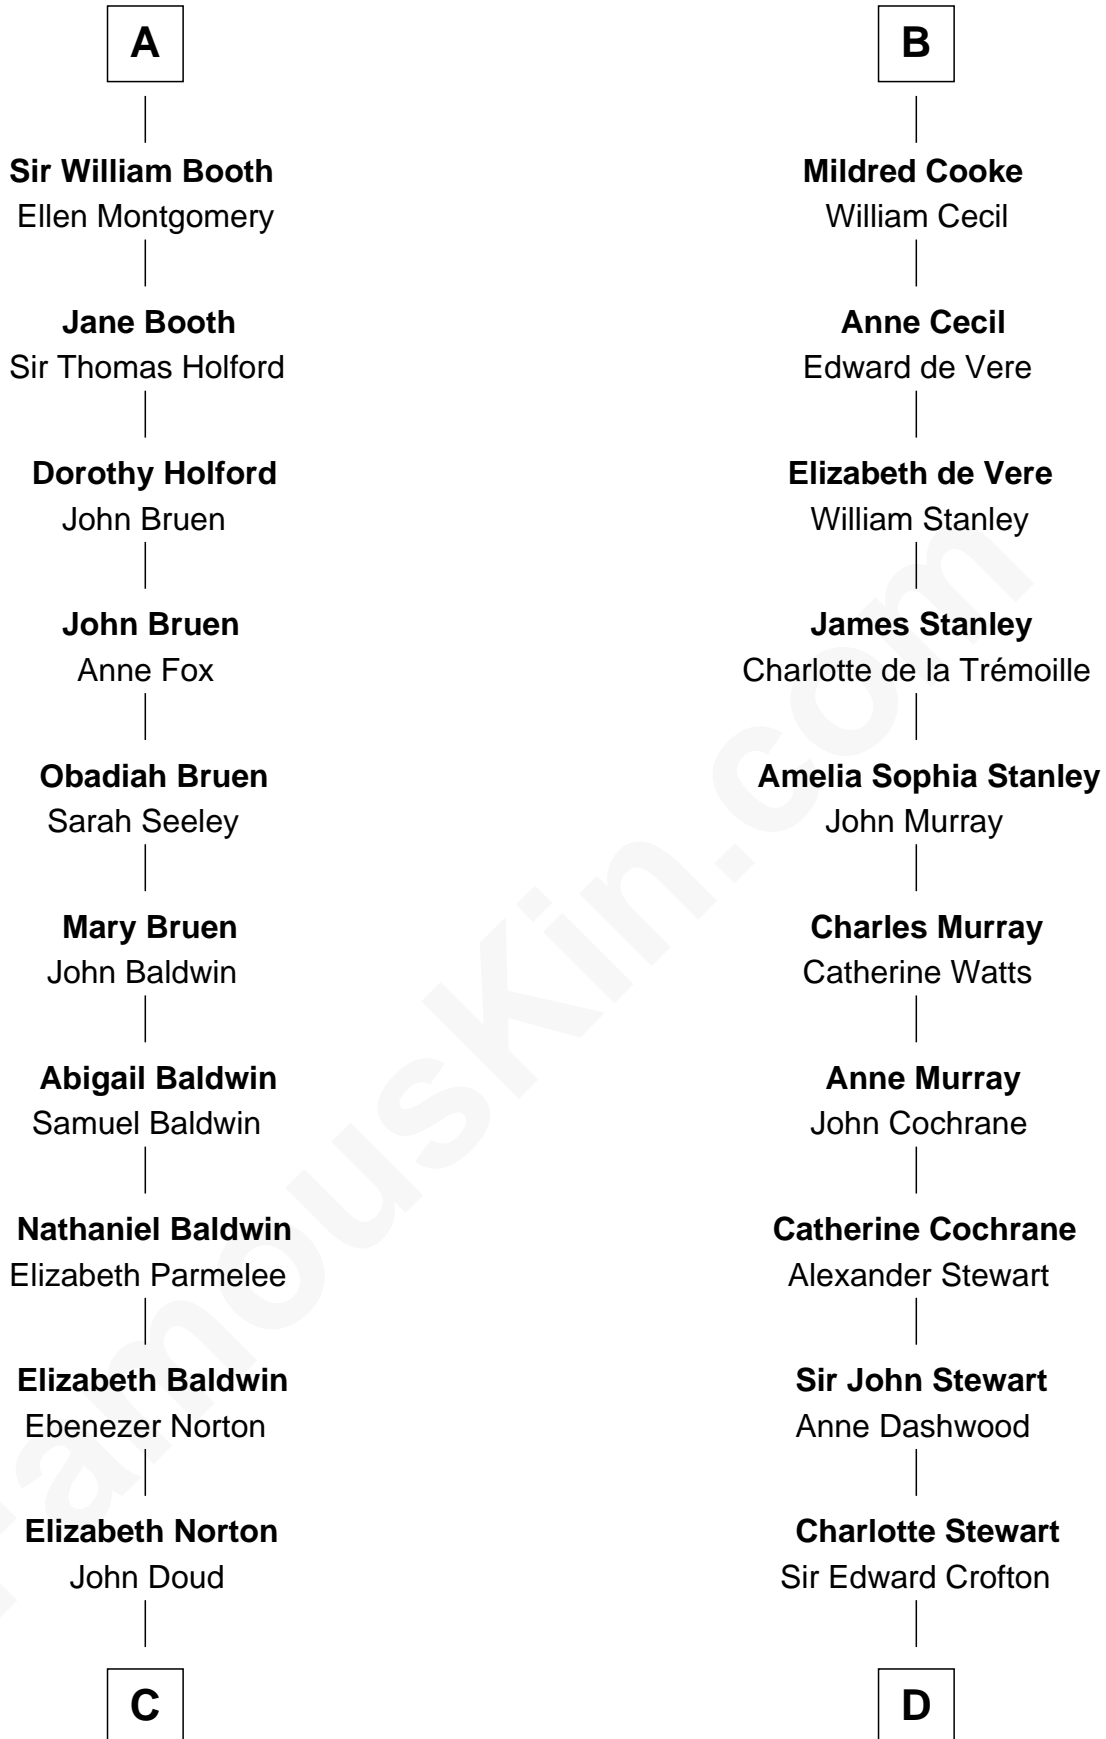

# FamousKin.com Relationship Chart of

**Humphrey Bogart**

*Movie Actor*

21st cousin of

**Guy Ritchie**

*British Filmmaker*

**John de Clinton**

Ida de Odingsells

**C**

**Rachel Doud**  
Jonathan Humphrey

**Harvey Humphrey**  
Elizabeth Rogers Perkins

**John Perkins Humphrey**  
Frances Dewey Churchill

**Maud Humphrey**  
Dr. Belmont Deforest Bogart

**Humphrey Bogart**  
*Movie Actor*