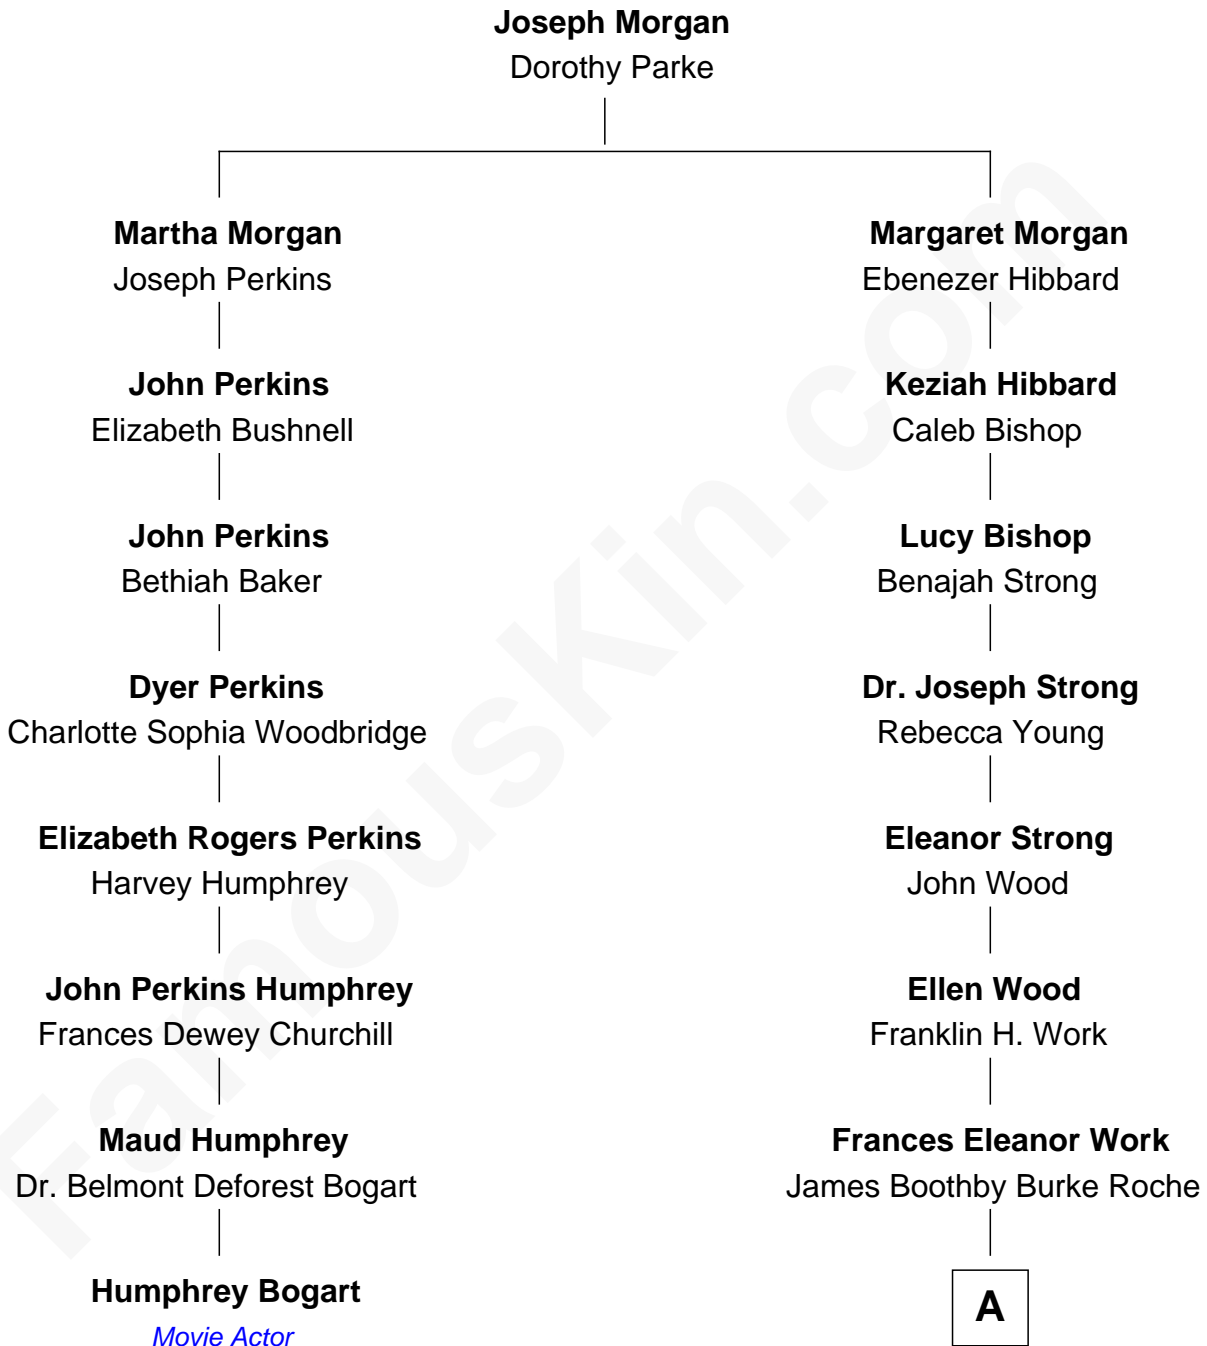

FamousKin.com

Relationship Chart of

Humphrey Bogart

Movie Actor

7th cousin 3 times removed of

Oliver Platt

Movie Actor

A

—
Cynthia Burke Roche

Arthur Scott Burden

—
Eileen Burden

Walter Maynard

—
Sheila Maynard

Nicholas Platt

—
Oliver Platt

Movie Actor