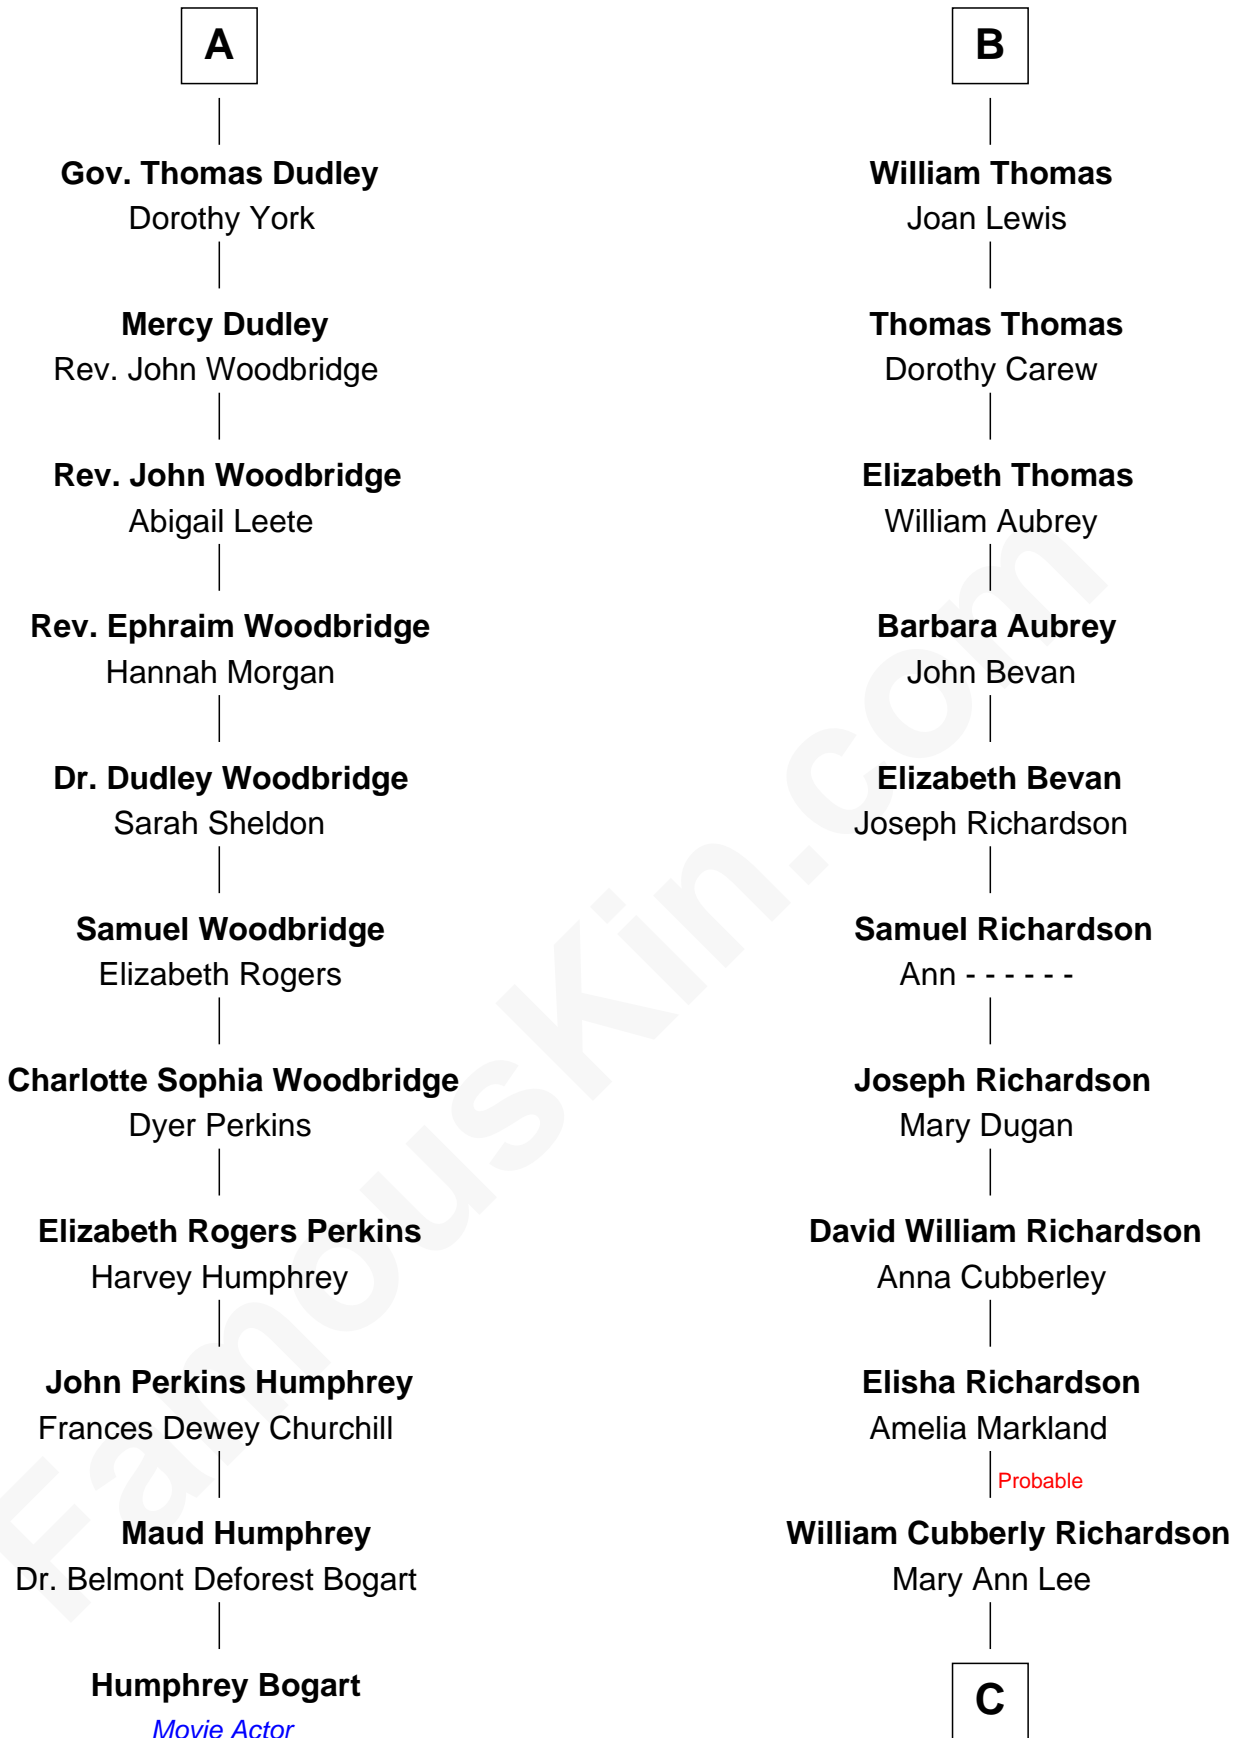

FamousKin.com
Relationship Chart of
Humphrey Bogart
Movie Actor

17th cousin 3 times removed of
Sally Ride
1st American Woman in Space

C

Charles Everroad Richardson

Blanche Gibson

Jennie Mae Richardson

Thomas Vernam Ride

Dale Burdell Ride

Carol Joyce Anderson

Sally Ride

1st American Woman in Space

FamousKin.com