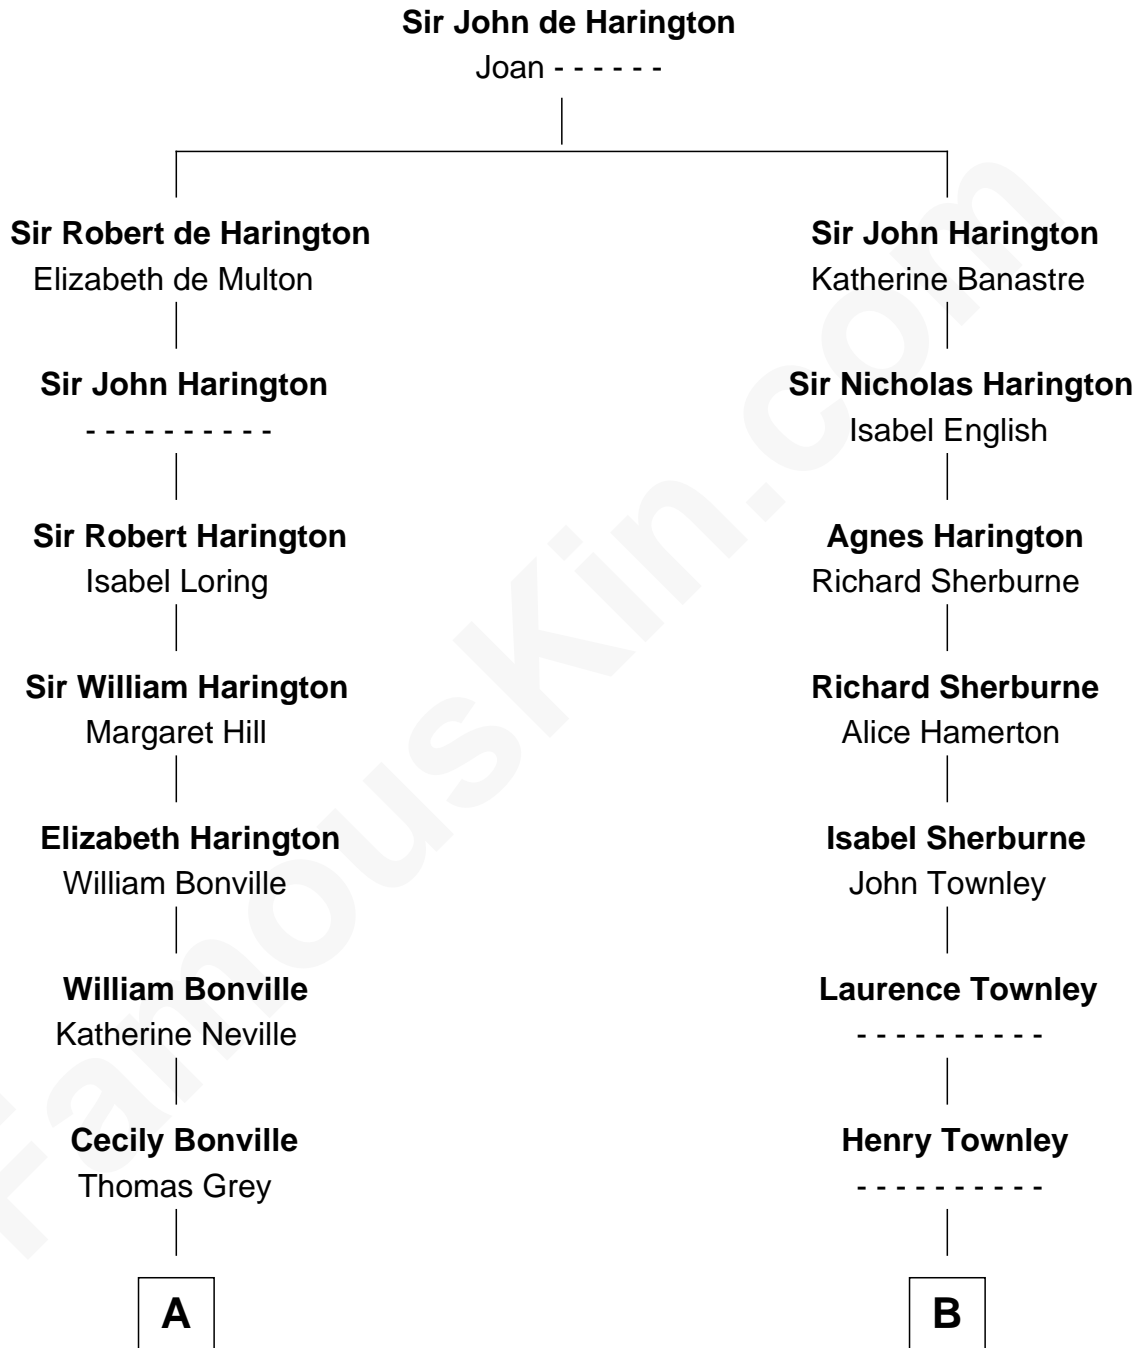

**FamousKin.com**  
**Relationship Chart of**  
**Humphrey Bogart**  
*Movie Actor*

20th cousin 1 time removed of

**Adlai Stevenson III**  
*U.S. Senator from Illinois*

**C**

**Elizabeth Rogers Perkins**

Harvey Humphrey

**John Perkins Humphrey**

Frances Dewey Churchill

**Maud Humphrey**

Dr. Belmont Deforest Bogart

**Humphrey Bogart**

*Movie Actor*

**D**

**Mary Peachy Frye**

*U.S. Senator from Illinois*

FamousKin.com