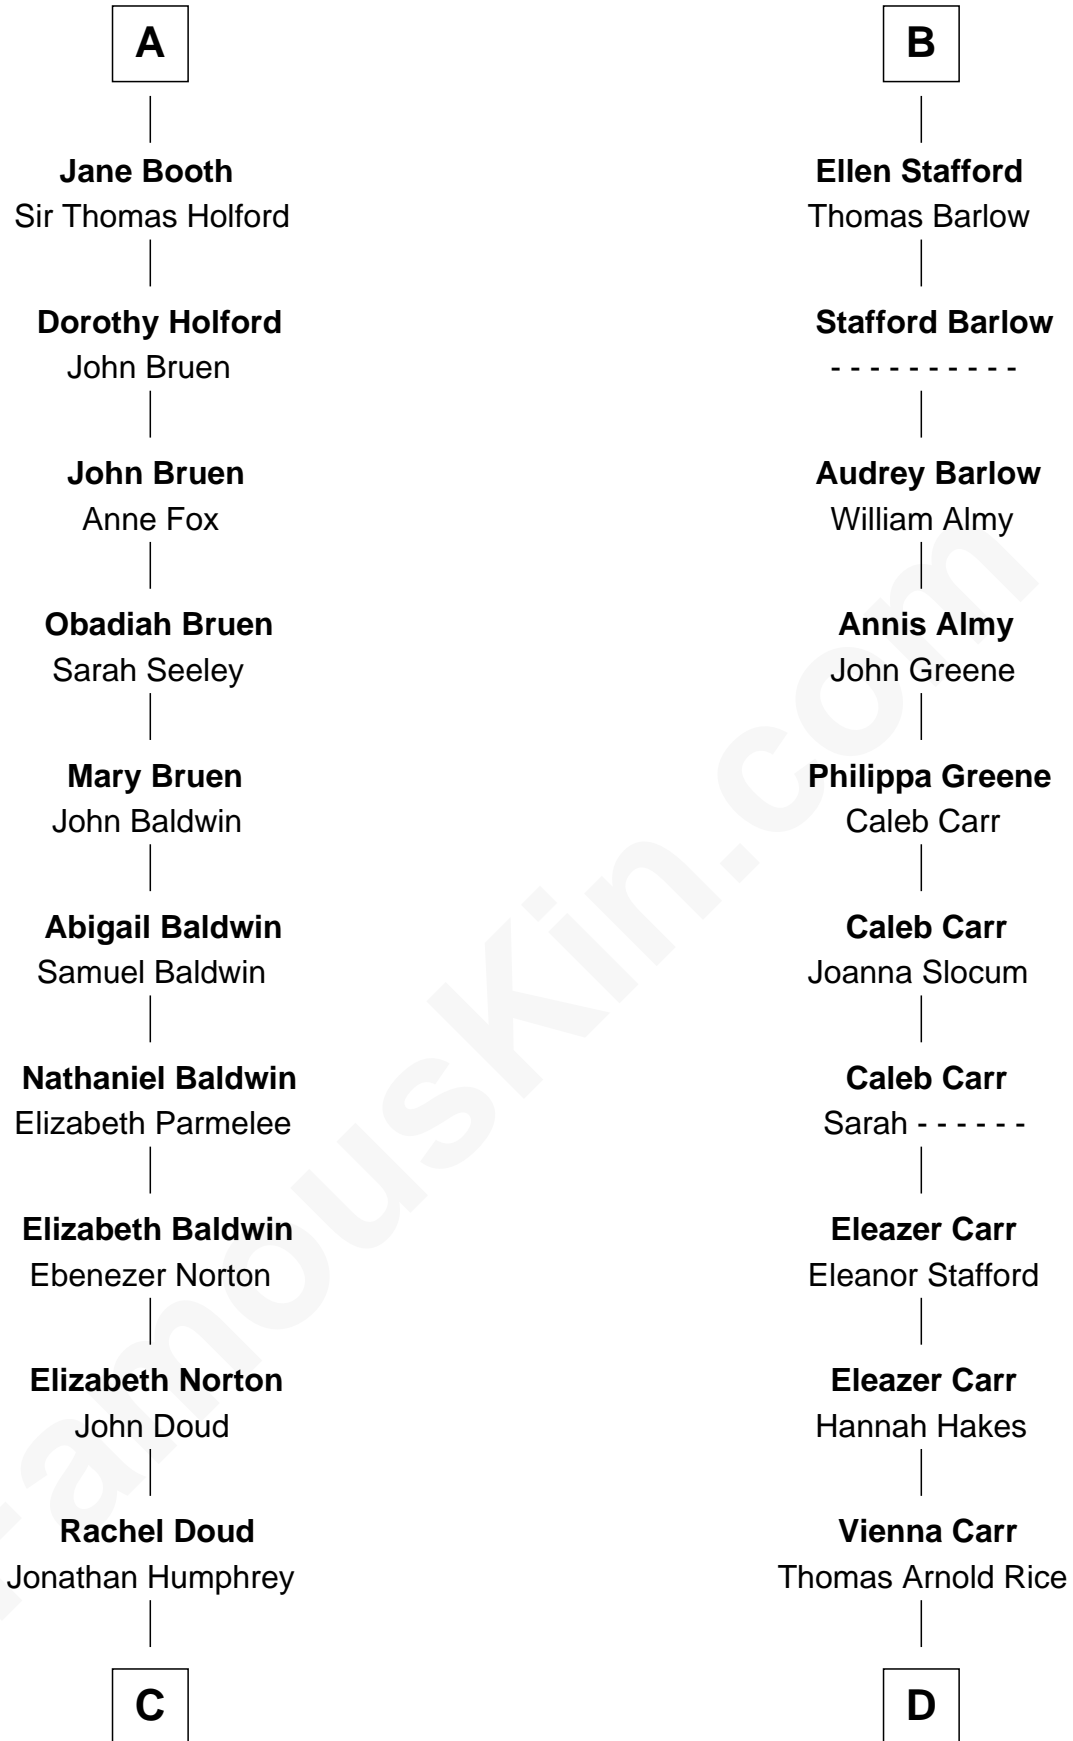

FamousKin.com Relationship Chart of

Humphrey Bogart

Movie Actor

20th cousin of

Charlie Munger

Vice-Chairman of Berkshire Hathaway

Katherine de Hastang

Ralph de Stafford

C

Harvey Humphrey
Elizabeth Rogers Perkins

John Perkins Humphrey
Frances Dewey Churchill

Maud Humphrey
Dr. Belmont Deforest Bogart

Humphrey Bogart
Movie Actor

D

Caroline A. Rice
William H. Ingham

Helen Vienna Ingham
Charles W. Russell