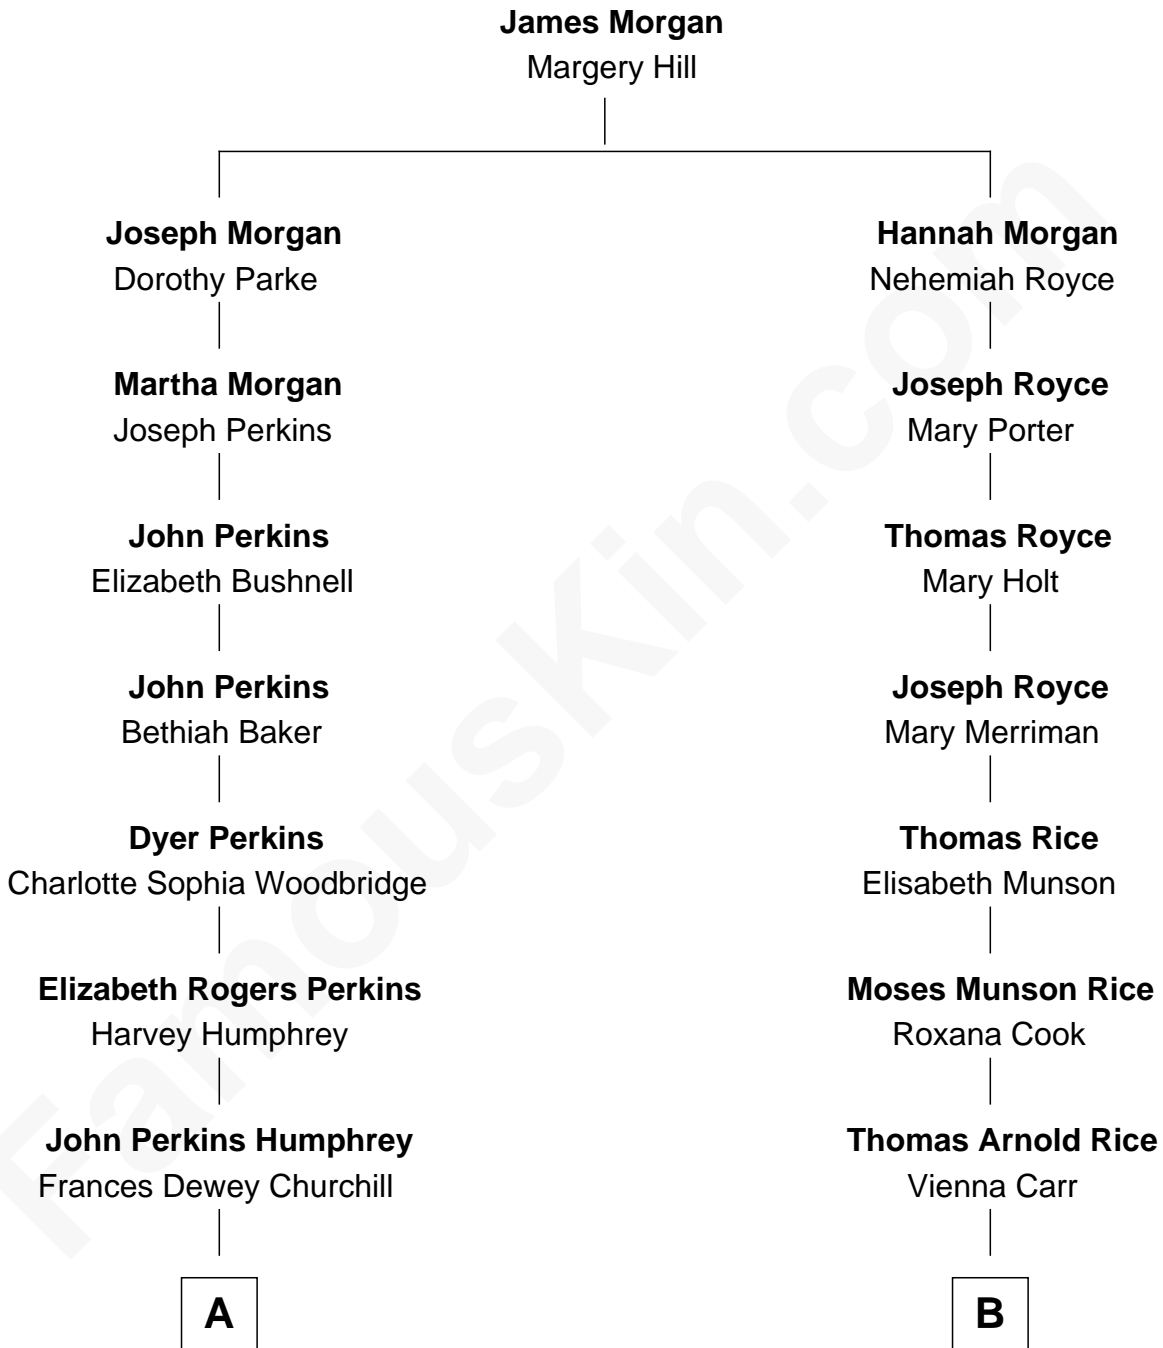

**FamousKin.com**  
**Relationship Chart of**  
**Humphrey Bogart**  
*Movie Actor*

8th cousin 2 times removed of

**Charlie Munger**  
*Vice-Chairman of Berkshire Hathaway*

**A**

**Maud Humphrey**  
Dr. Belmont Deforest Bogart

**Humphrey Bogart**  
*Movie Actor*

**B**

**Caroline A. Rice**  
William H. Ingham

**Helen Vienna Ingham**  
Charles W. Russell

**Florence V. Russell**  
Alfred Case Munger

**Charlie Munger**  
*Vice-Chairman of Berkshire Hathaway*