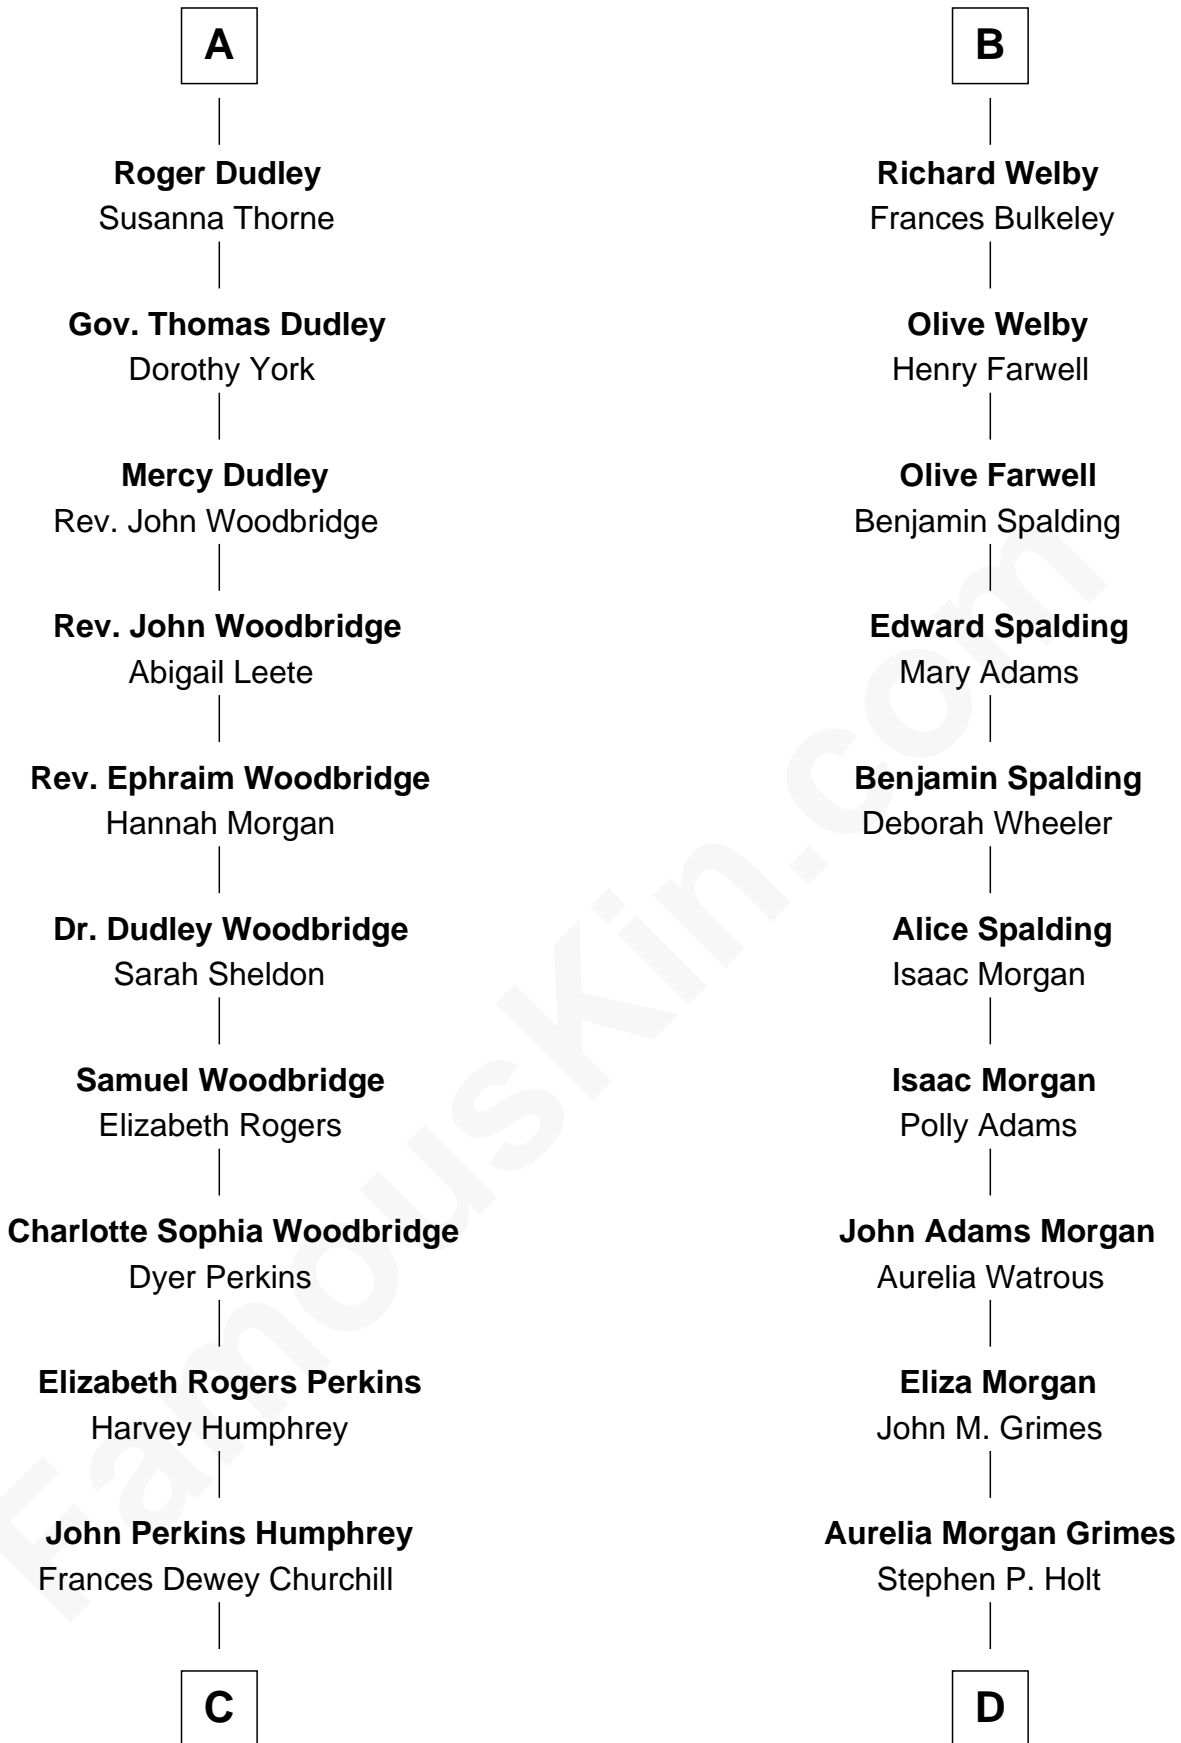

FamousKin.com
Relationship Chart of
Humphrey Bogart
Movie Actor

18th cousin 2 times removed of

Linda Hamilton
TV and Movie Actress

Sir Philip le Despencer
 Elizabeth - - - - -

Alice le Despenser
 Sir John Sutton

A

Sir Philip le Despencer
 Elizabeth de Tibetot

Margery Despencer
 Sir Roger Wentworth

Agnes Wentworth
 Sir Robert Constable

Anne Constable
 William Tyrwhit

Sir Robert Tyrwhit
 Maud Talboys

Katharine Tyrwhit
 Sir Richard Thimbleby

Elizabeth Thimbleby
 Thomas Welby

B

Linda Hamilton photo by [Matthew Simoneau](#) (CC BY 2.0)