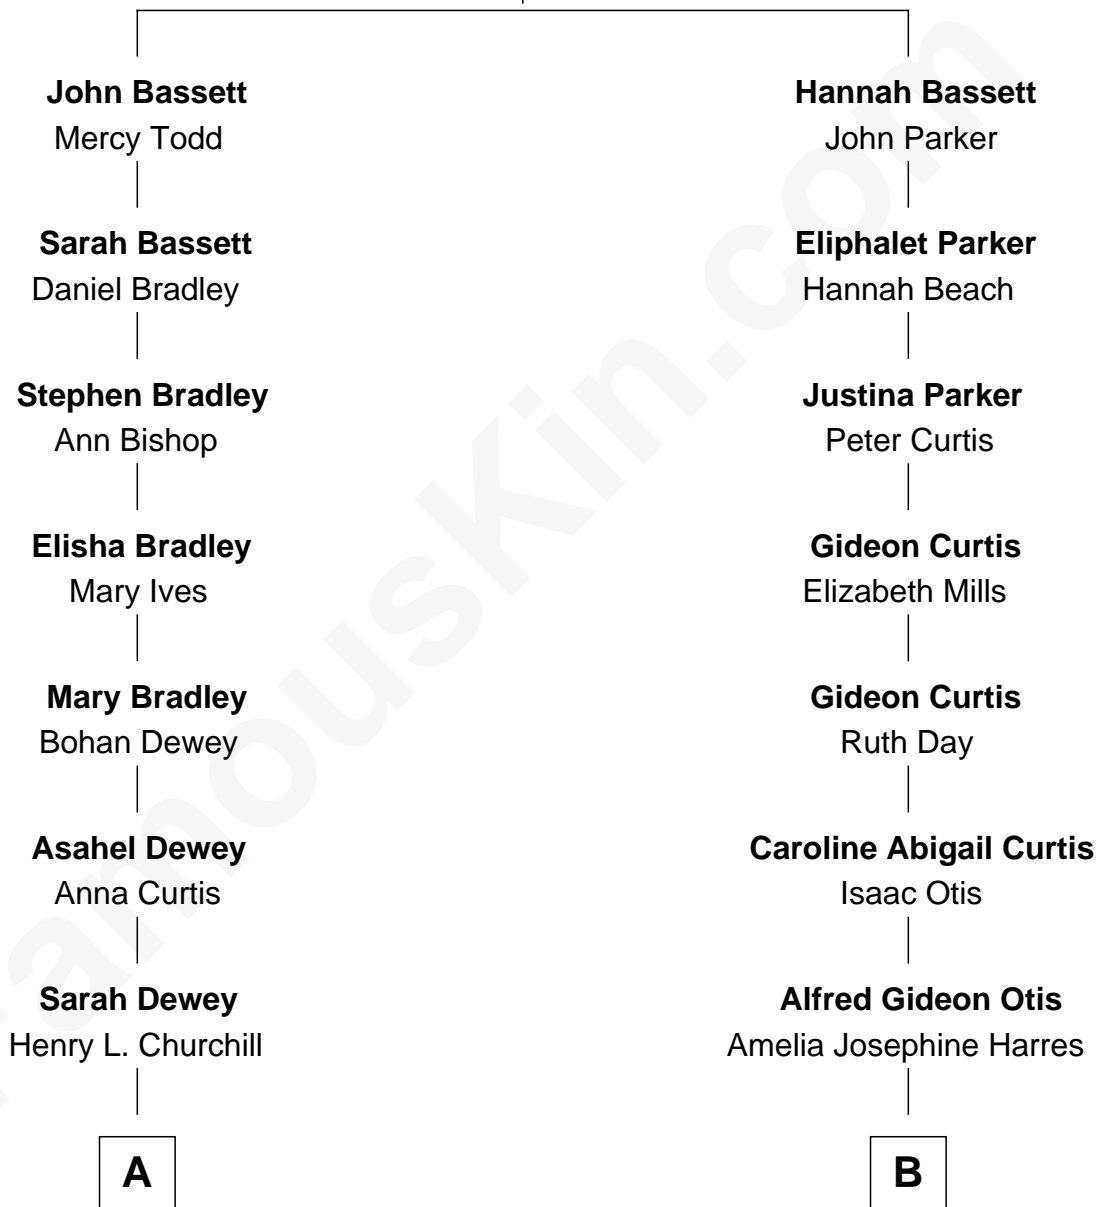

FamousKin.com
Relationship Chart of
Humphrey Bogart
Movie Actor

8th cousin 1 time removed of

Amelia Earhart
Aviation Pioneer

William Bassett
 Mrs. Ives

FamousKin.com