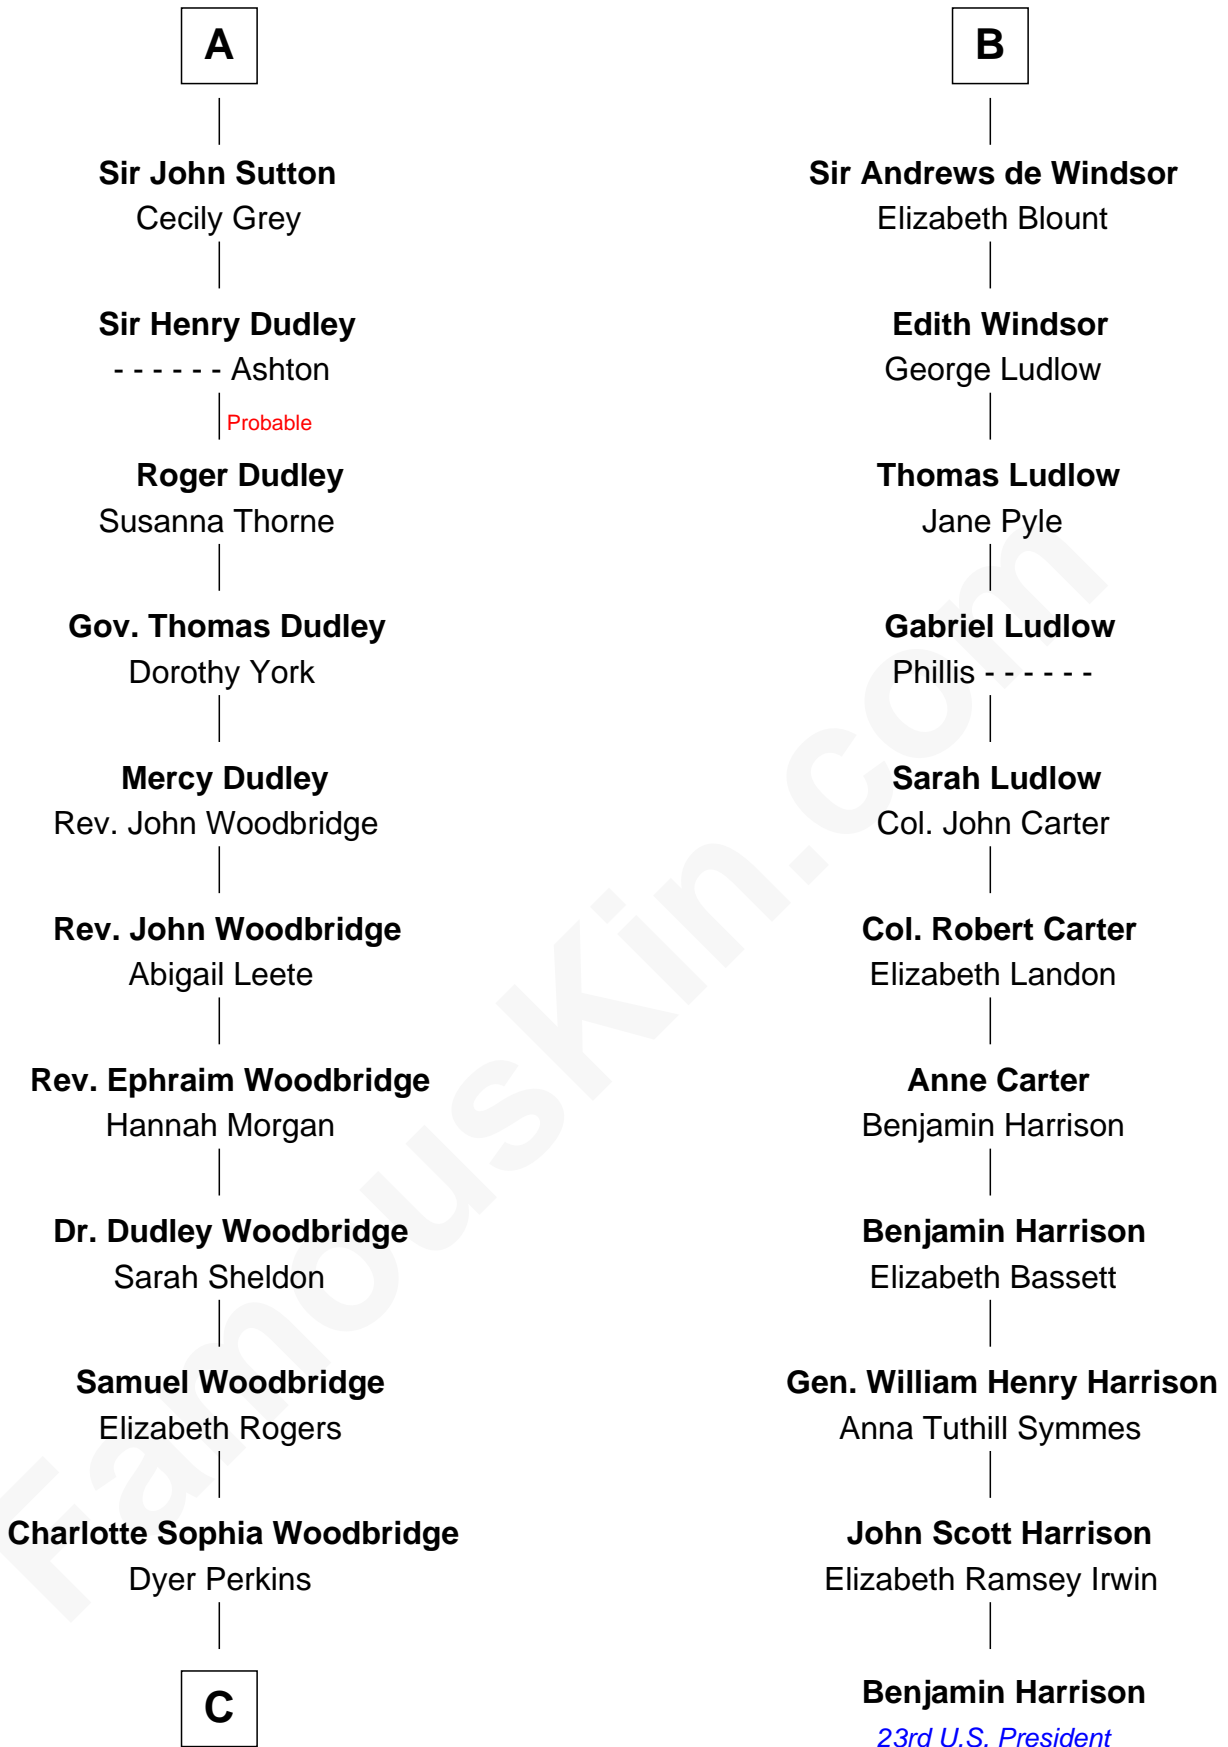

FamousKin.com
Relationship Chart of
Humphrey Bogart
Movie Actor

17th cousin 3 times removed of
Benjamin Harrison
23rd U.S. President

C

—
Elizabeth Rogers Perkins

Harvey Humphrey

—
John Perkins Humphrey

Frances Dewey Churchill

—
Maud Humphrey

Dr. Belmont Deforest Bogart

—
Humphrey Bogart

Movie Actor

FamousKin.com