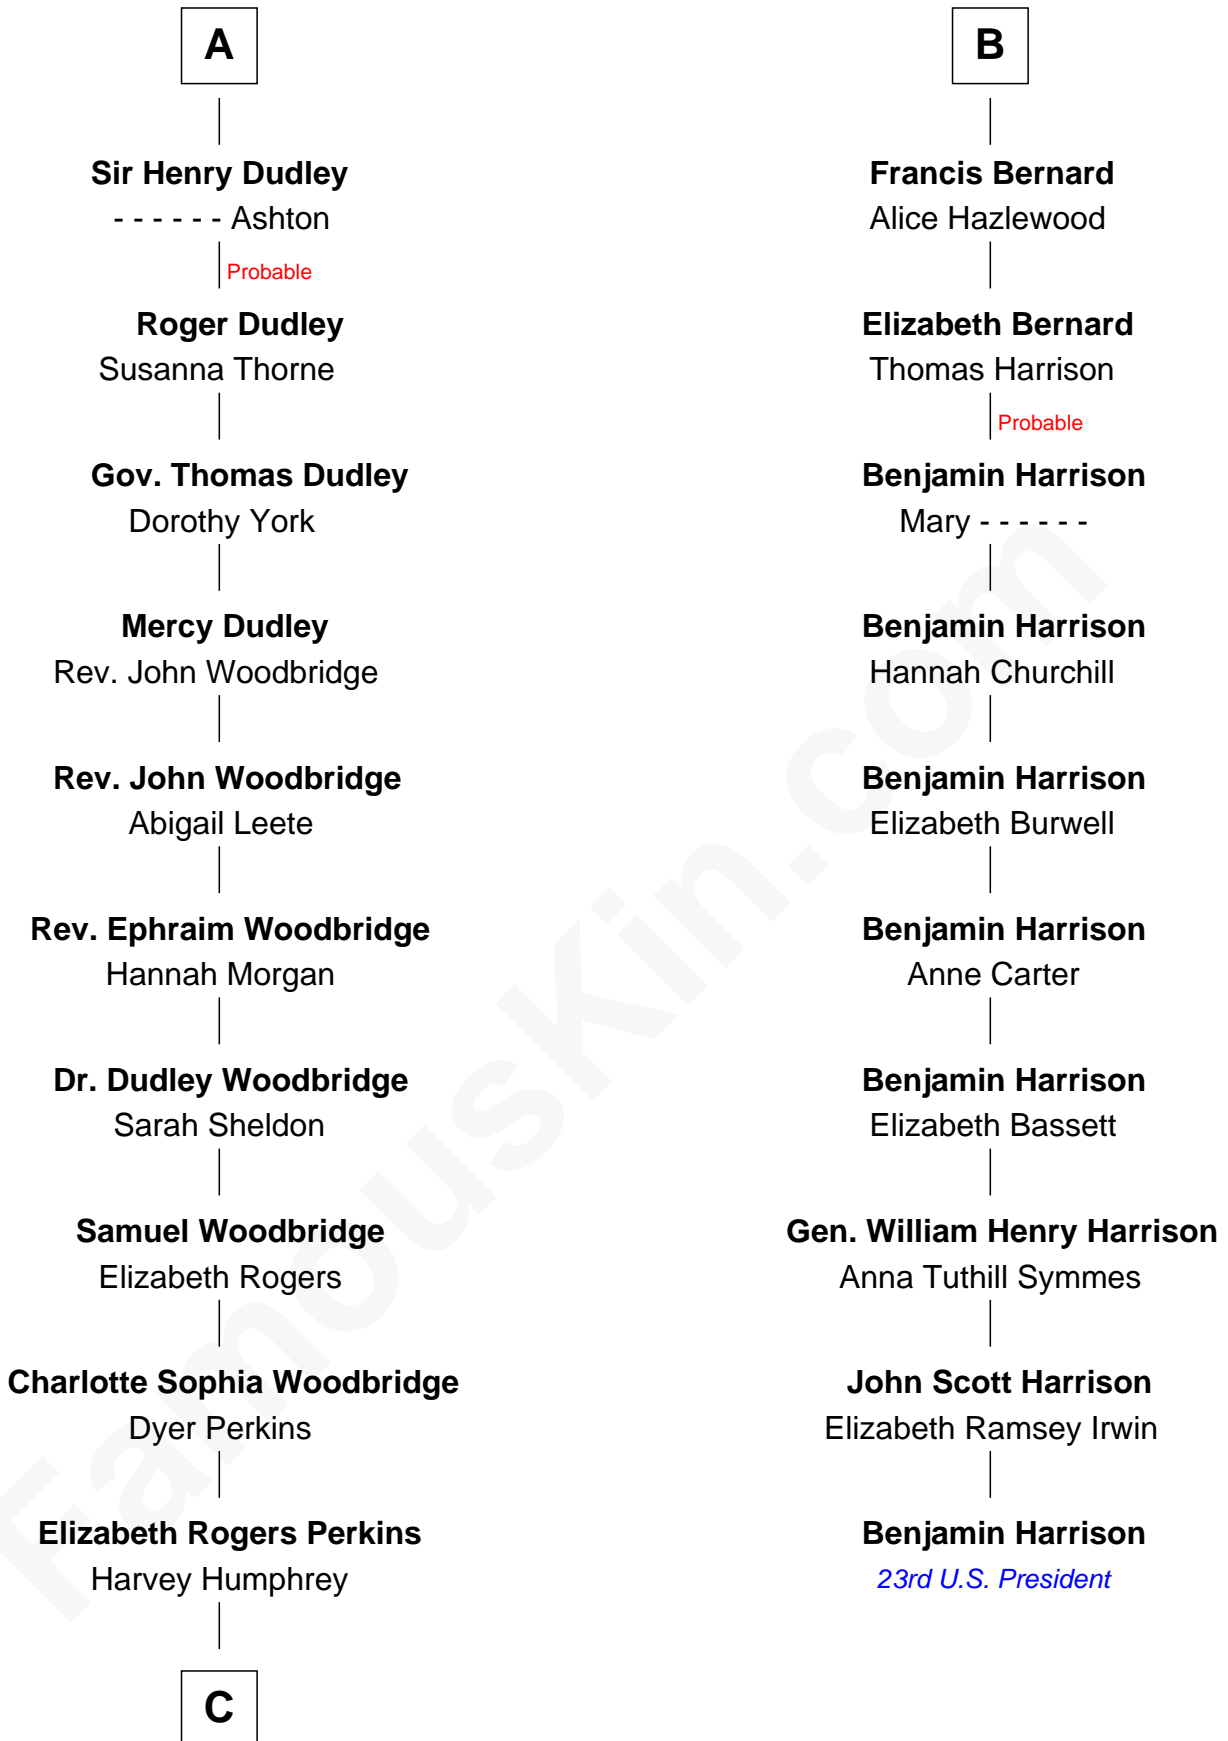

FamousKin.com
Relationship Chart of
Humphrey Bogart
Movie Actor

16th cousin 3 times removed of
Benjamin Harrison
23rd U.S. President

Sir William de Ros
 Margery de Badlesmere

Thomas de Ros
 Beatrice de Stafford

Maud de Roos
 John de Welles

Margaret de Ros
 Sir Reynold Grey

Margery de Welles
 Stephen le Scrope

Margaret Grey
 Sir William Bonville

John le Scrope
 Elizabeth Chaworth

William Bonville
 Elizabeth Harington

Elizabeth le Scrope
 Sir Henry le Scrope

William Bonville
 Katherine Neville

Margaret Scrope
 John Bernard

Cecily Bonville
 Thomas Grey

John Bernard
 Margaret Daundelyn

Cecily Grey
 Sir John Sutton

John Bernard
 Cecily Muscote

A

B

C

—
John Perkins Humphrey

Frances Dewey Churchill

—
Maud Humphrey

Dr. Belmont Deforest Bogart

—
Humphrey Bogart