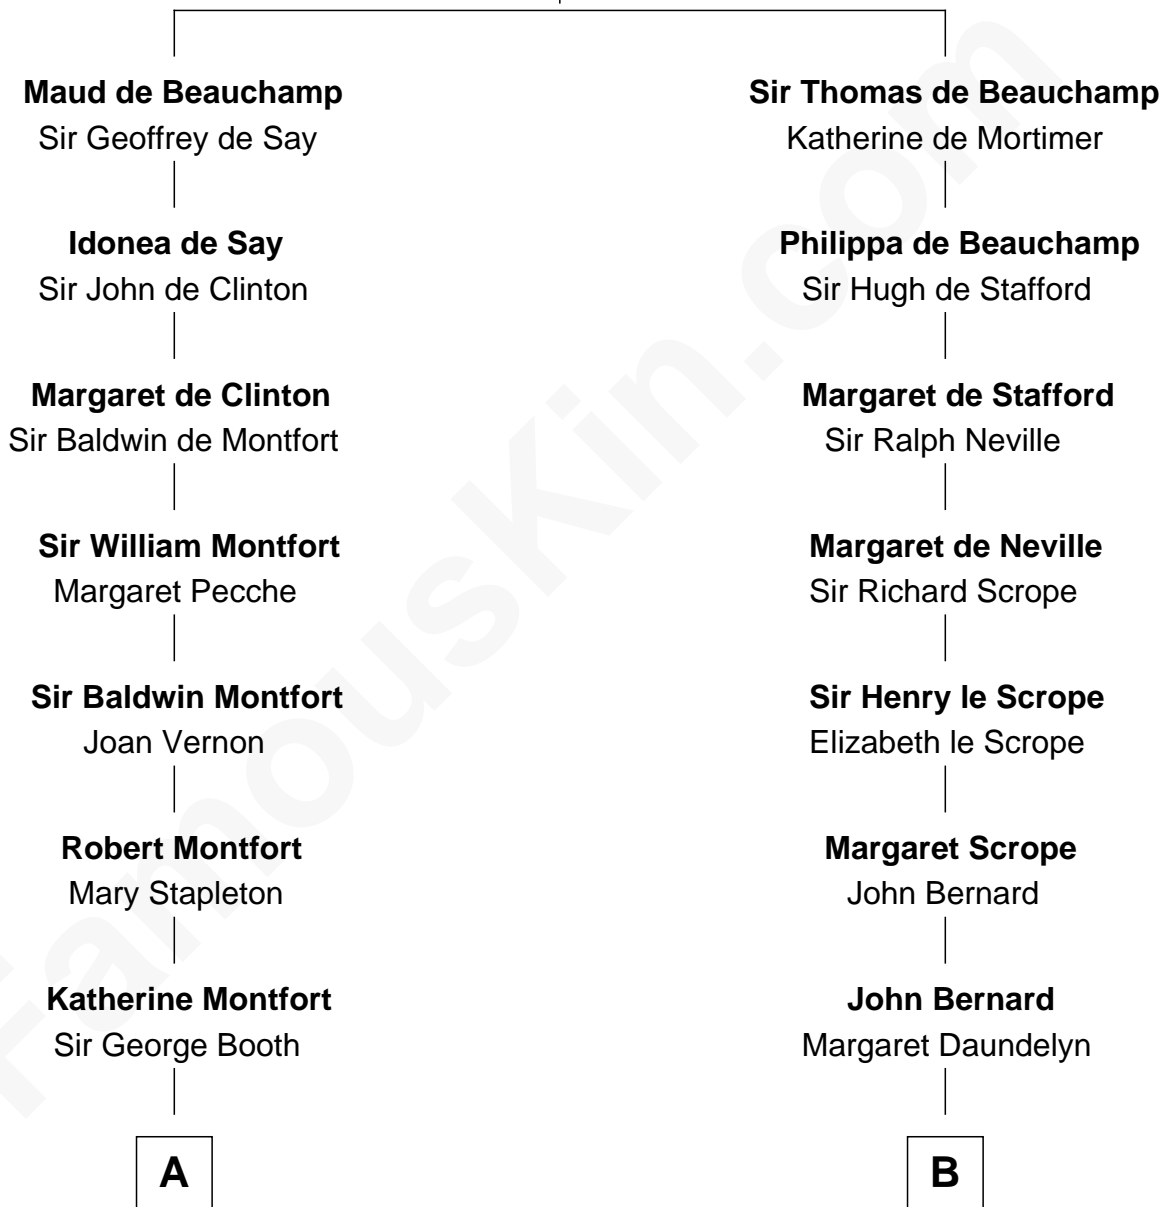

FamousKin.com
Relationship Chart of
Humphrey Bogart
Movie Actor

17th cousin 4 times removed of

Benjamin Harrison
23rd U.S. President

Guy de Beauchamp
 Alice de Toeni

C

—
Rachel Doud

Jonathan Humphrey

—
Harvey Humphrey

Elizabeth Rogers Perkins

—
John Perkins Humphrey

Frances Dewey Churchill

—
Maud Humphrey

Dr. Belmont Deforest Bogart

—
Humphrey Bogart

Movie Actor

FamousKin.com