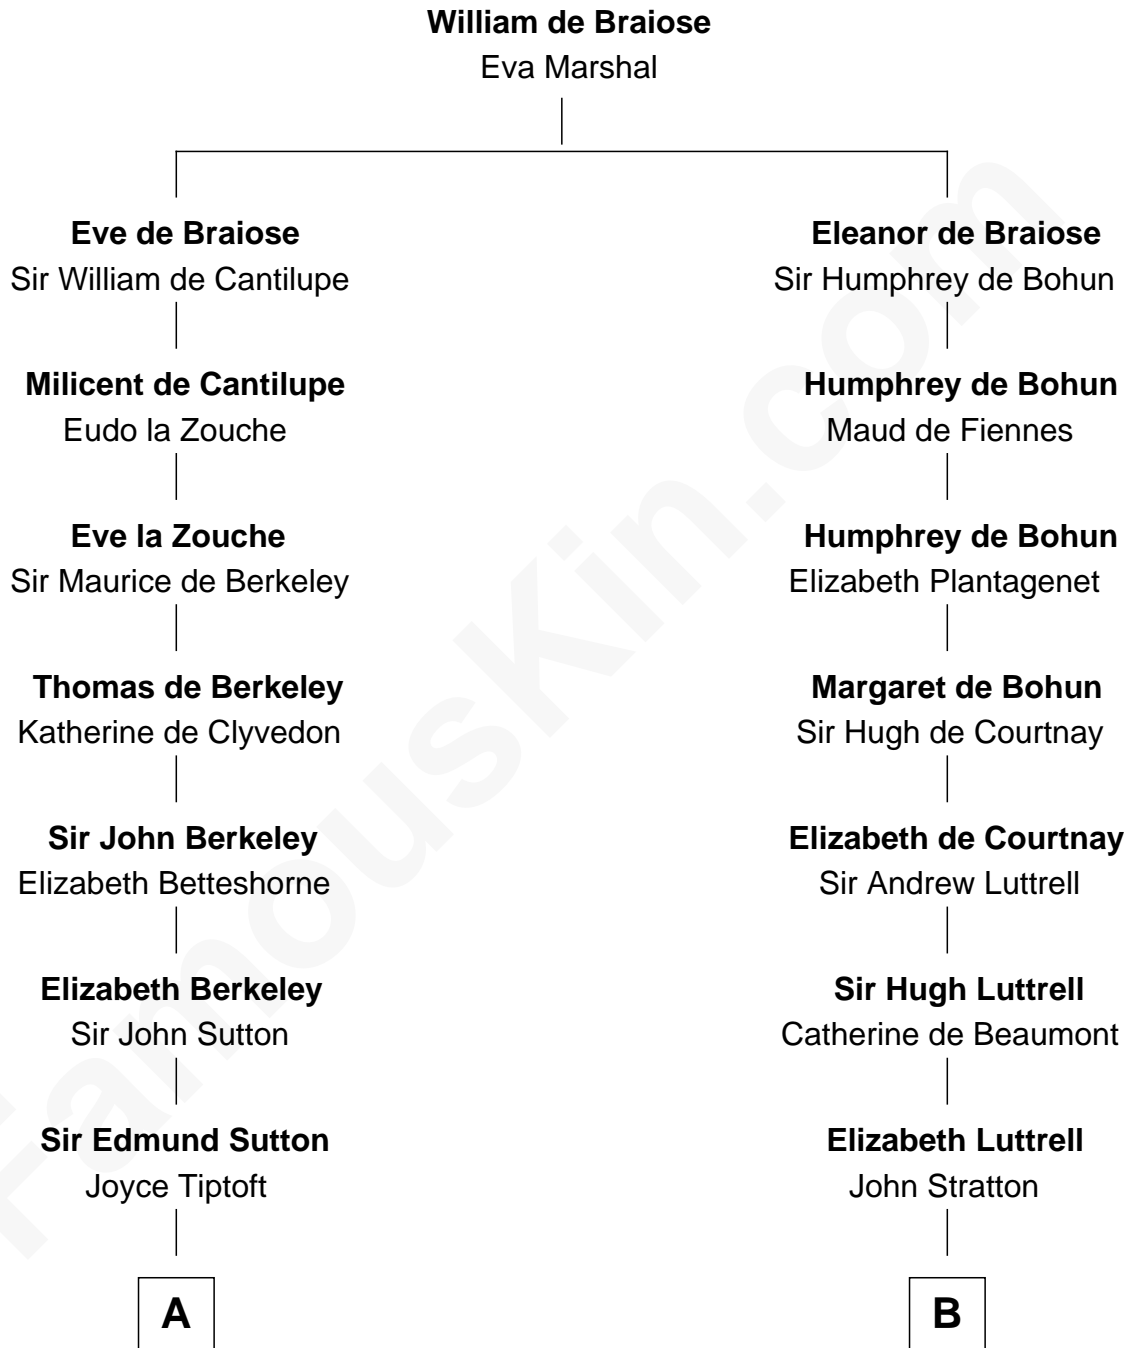

FamousKin.com
Relationship Chart of
Humphrey Bogart
Movie Actor

19th cousin 2 times removed of
Benjamin Harrison
23rd U.S. President

C

Charlotte Sophia Woodbridge

Dyer Perkins

Elizabeth Rogers Perkins

Harvey Humphrey