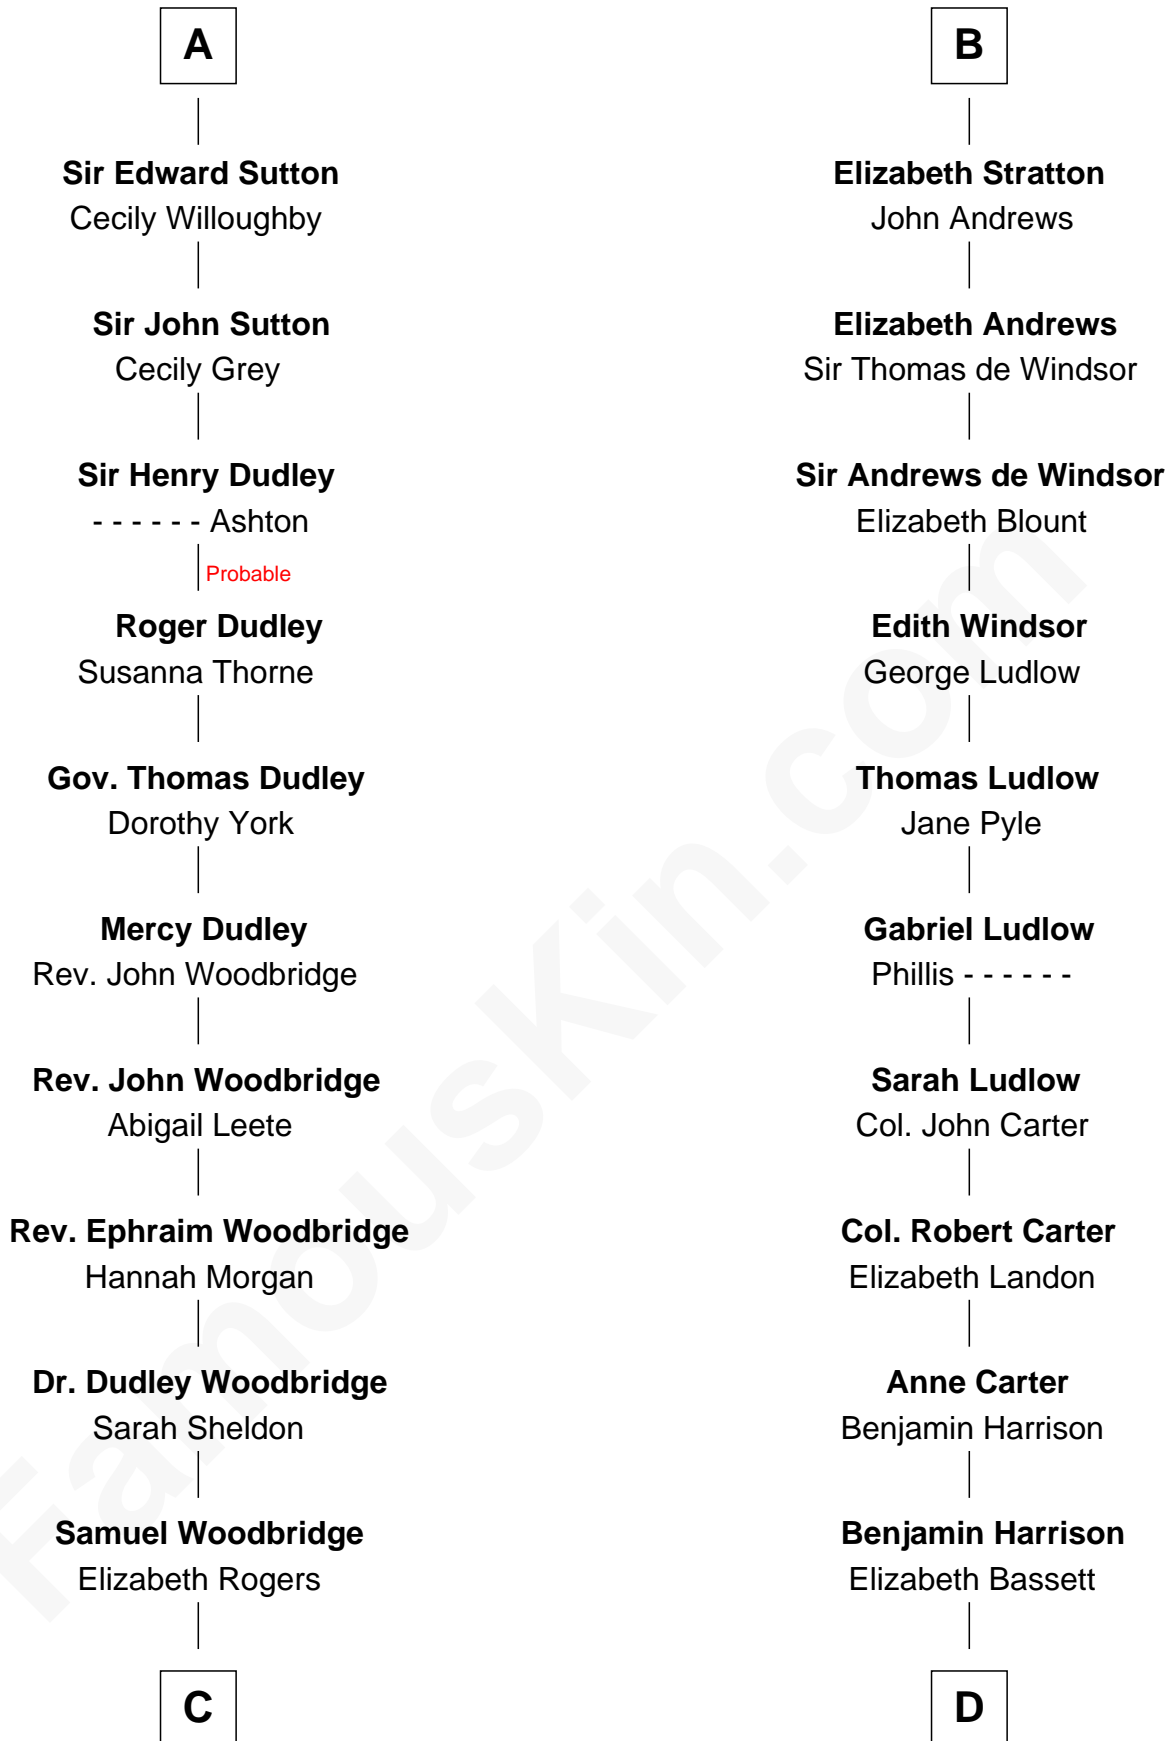

FamousKin.com
Relationship Chart of
Humphrey Bogart
Movie Actor

19th cousin 2 times removed of
Benjamin Harrison
23rd U.S. President

C

Charlotte Sophia Woodbridge

Dyer Perkins

Elizabeth Rogers Perkins

Harvey Humphrey

John Perkins Humphrey

Frances Dewey Churchill

Maud Humphrey

Dr. Belmont Deforest Bogart

Humphrey Bogart

Movie Actor

D

Gen. William Henry Harrison

Anna Tuthill Symmes

John Scott Harrison

Elizabeth Ramsey Irwin

Benjamin Harrison

23rd U.S. President

FamousKin.com