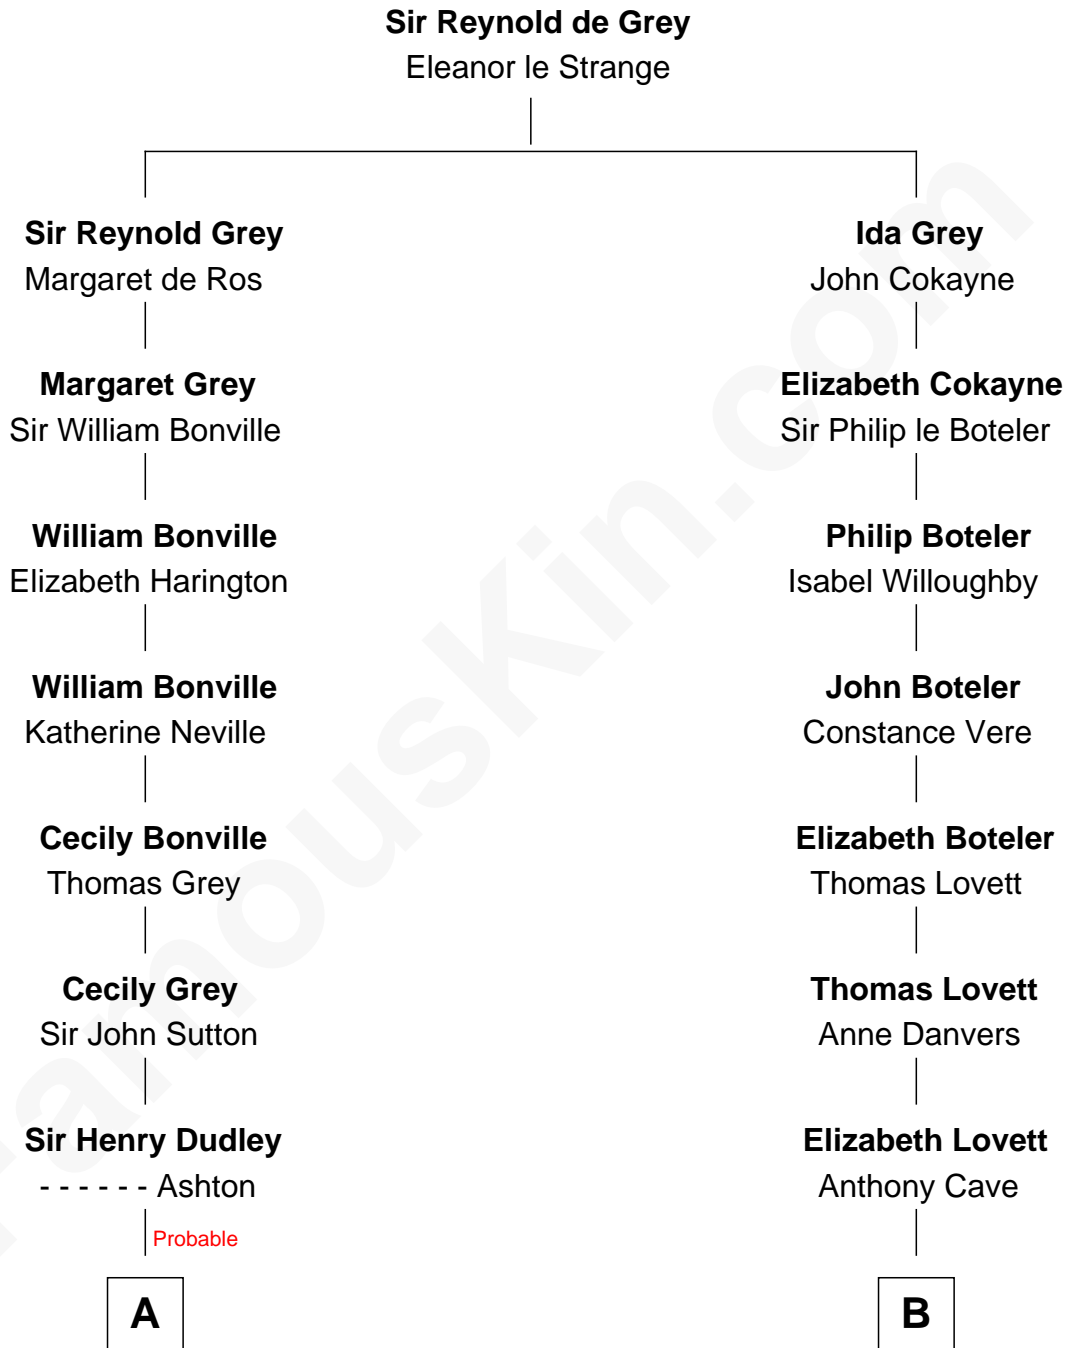

FamousKin.com
Relationship Chart of
Humphrey Bogart
Movie Actor

16th cousin 2 times removed of

Joseph Wharton
Founder of the Wharton School of Business

C

—
Maud Humphrey
Dr. Belmont Deforest Bogart

—
Humphrey Bogart
Movie Actor

FamousKin.com