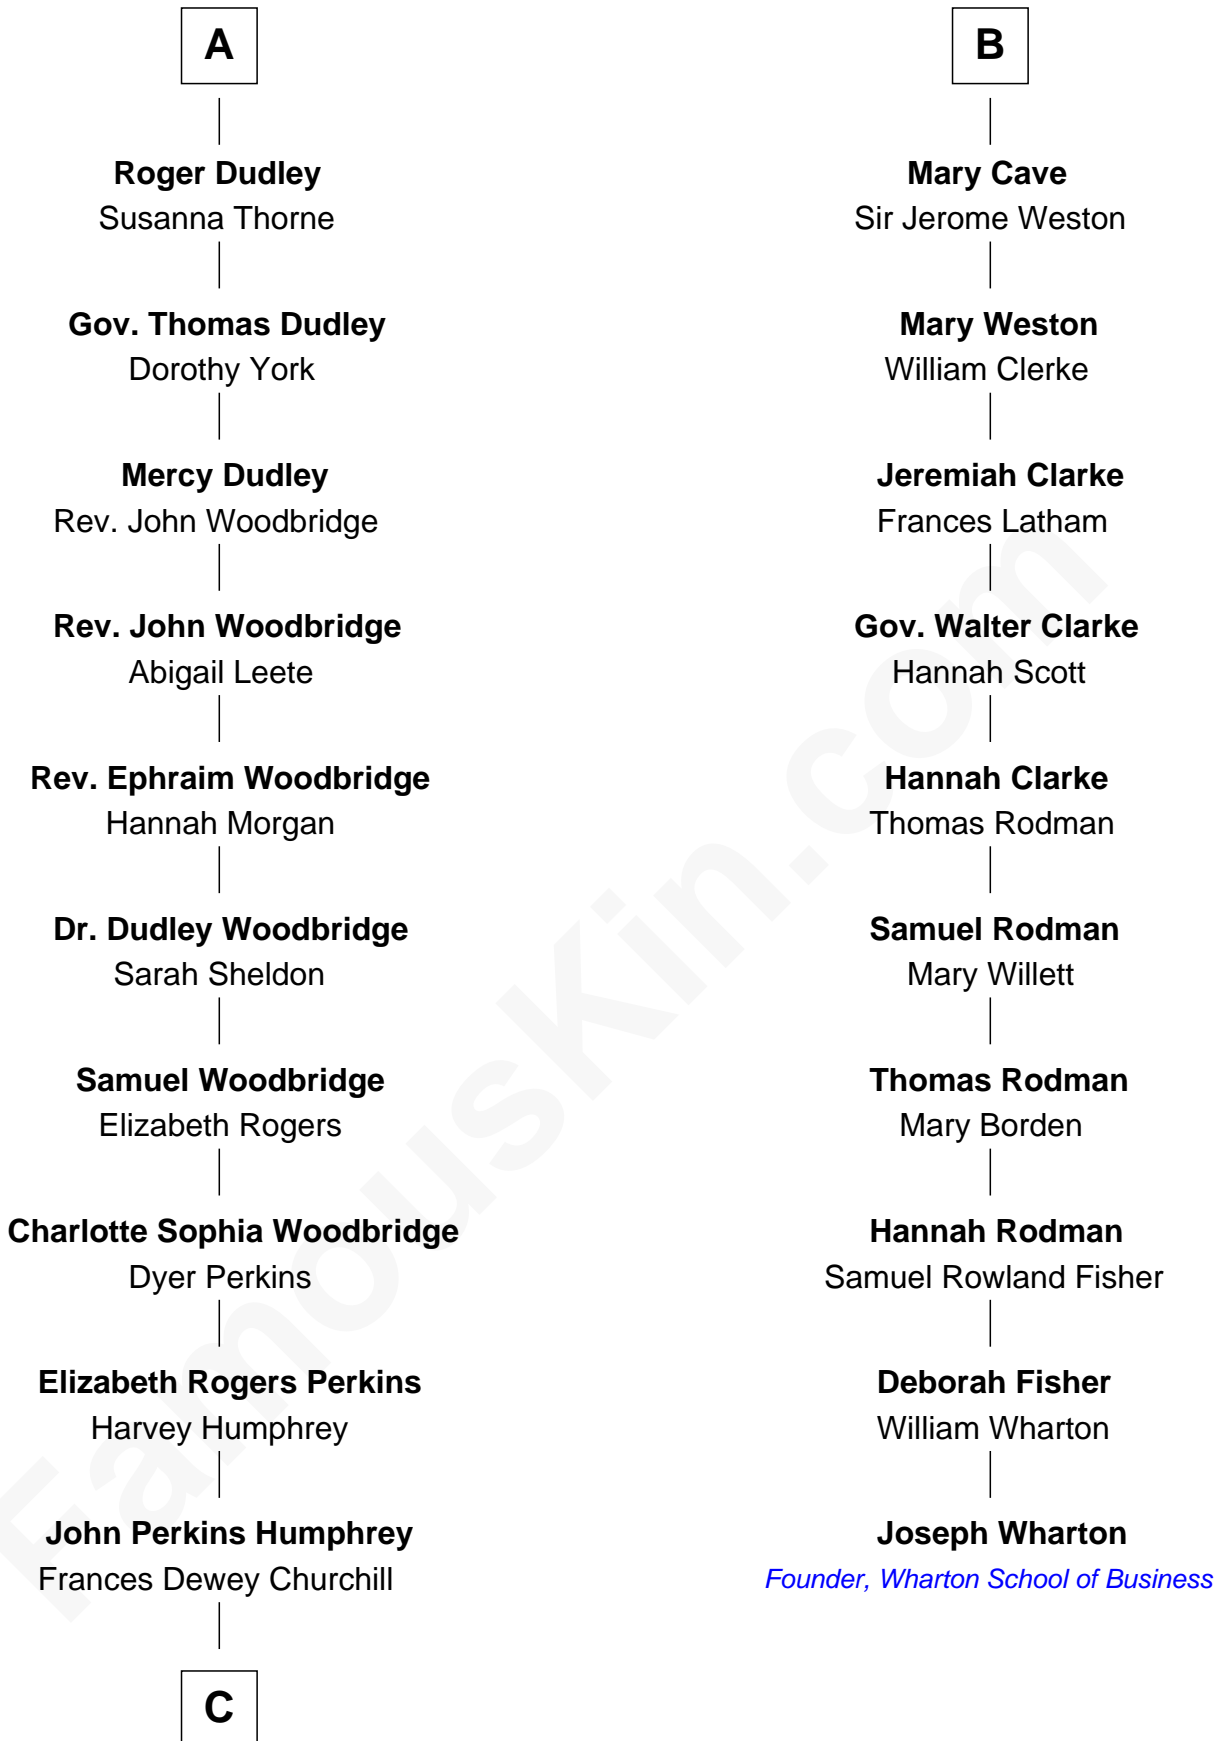

FamousKin.com
Relationship Chart of
Humphrey Bogart
Movie Actor

16th cousin 2 times removed of

Joseph Wharton
Founder of the Wharton School of Business

C

—
Maud Humphrey
Dr. Belmont Deforest Bogart

—
Humphrey Bogart
Movie Actor

FamousKin.com