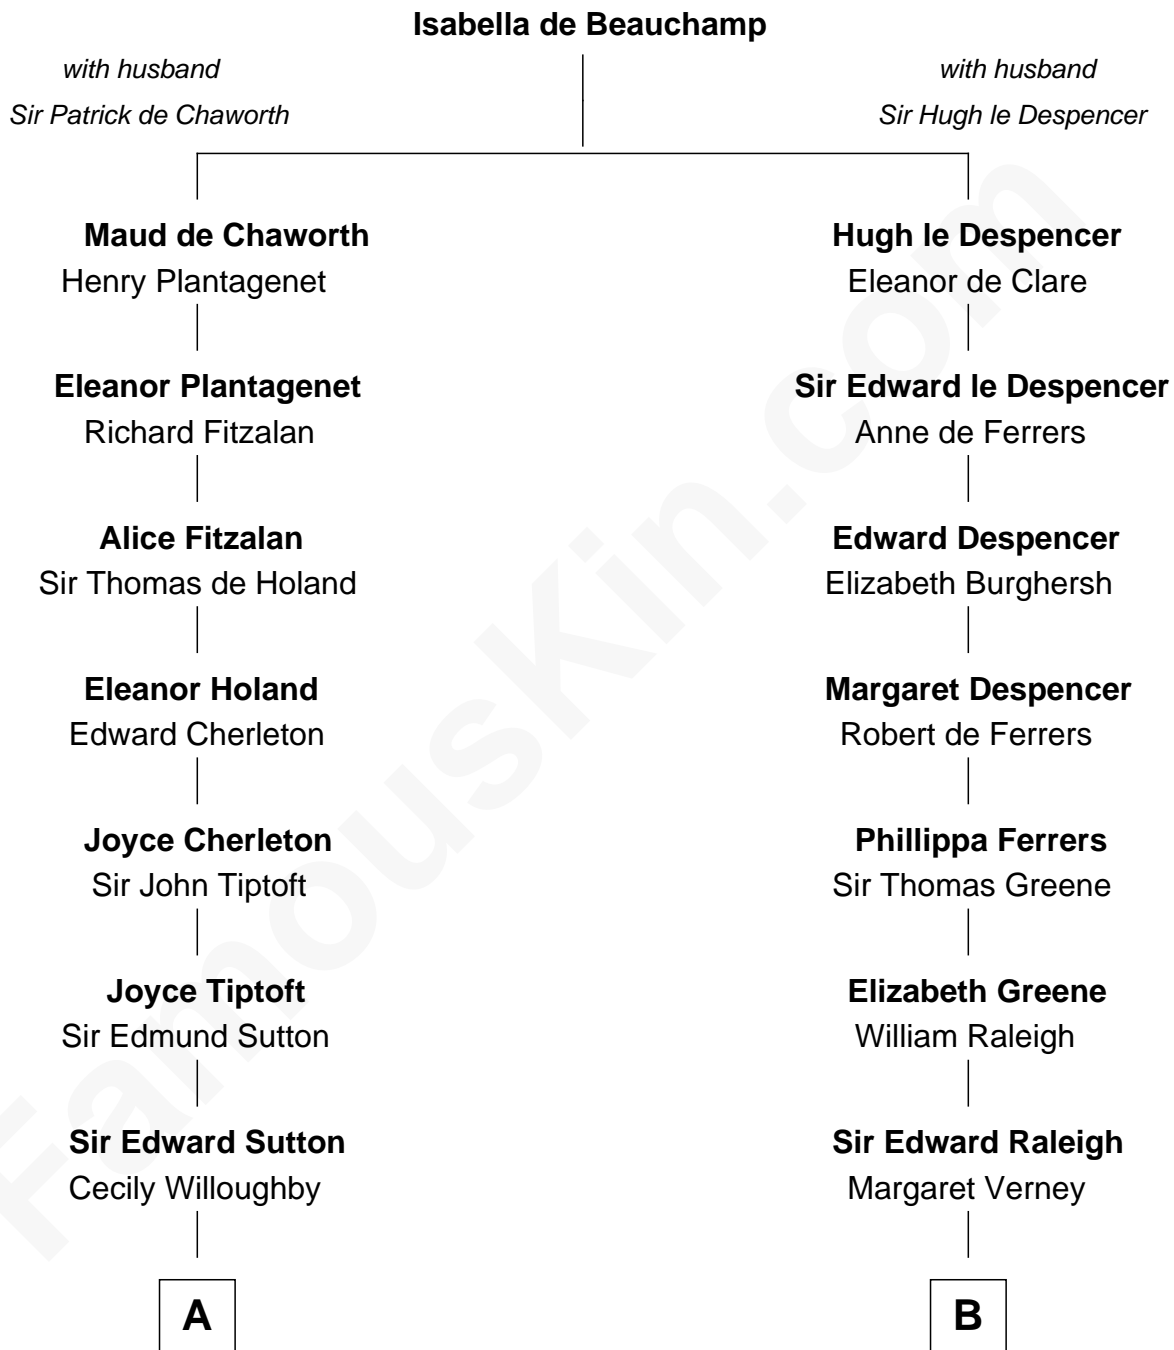

FamousKin.com
Relationship Chart of
Humphrey Bogart
Movie Actor

18th cousin 2 times removed of

Joseph Wharton
Founder of the Wharton School of Business

FamousKin.com