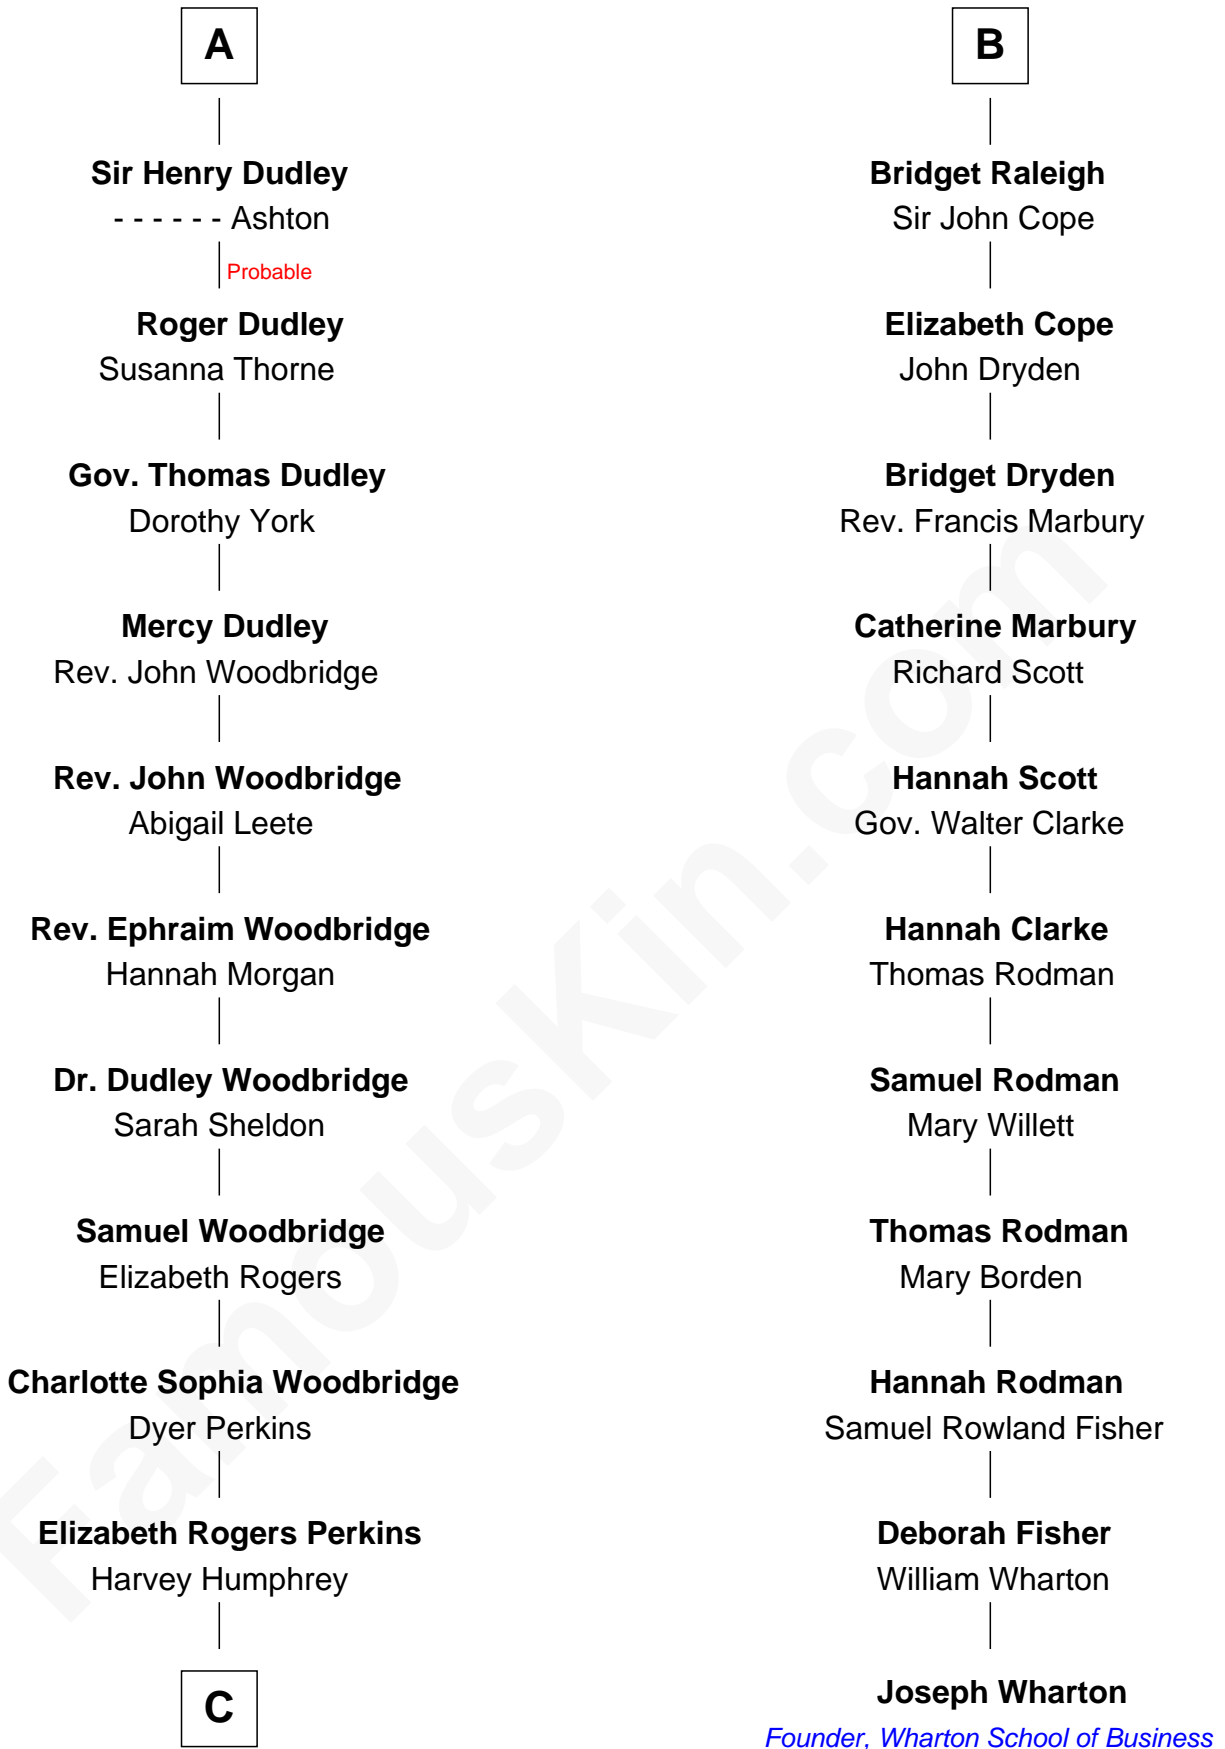

FamousKin.com
Relationship Chart of
Humphrey Bogart
Movie Actor

17th cousin 2 times removed of

Joseph Wharton
Founder of the Wharton School of Business

C

John Perkins Humphrey

Frances Dewey Churchill

Maud Humphrey

Dr. Belmont Deforest Bogart

Humphrey Bogart

Movie Actor

FamousKin.com