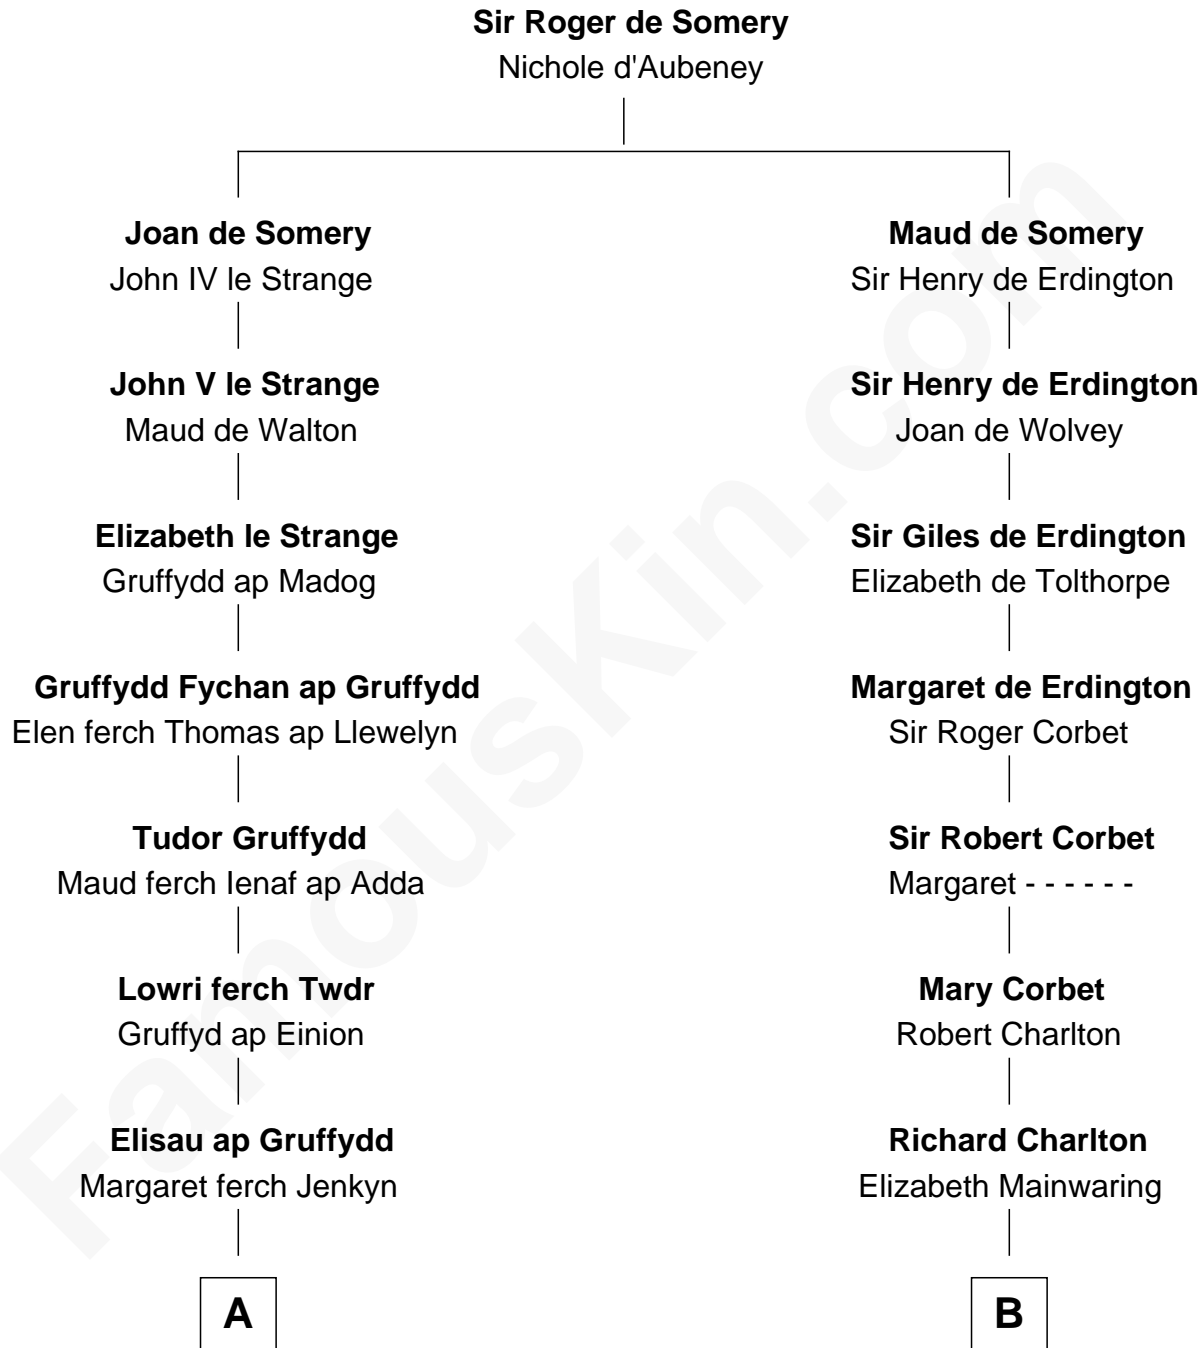

FamousKin.com
Relationship Chart of
Humphrey Bogart
Movie Actor

17th cousin 3 times removed of
Jay Gould
American Railroad "Robber Baron"

C

—
Sarah Dewey
Henry L. Churchill

—
Frances Dewey Churchill
John Perkins Humphrey

—
Maud Humphrey
Dr. Belmont Deforest Bogart

—
Humphrey Bogart
Movie Actor

FamousKin.com