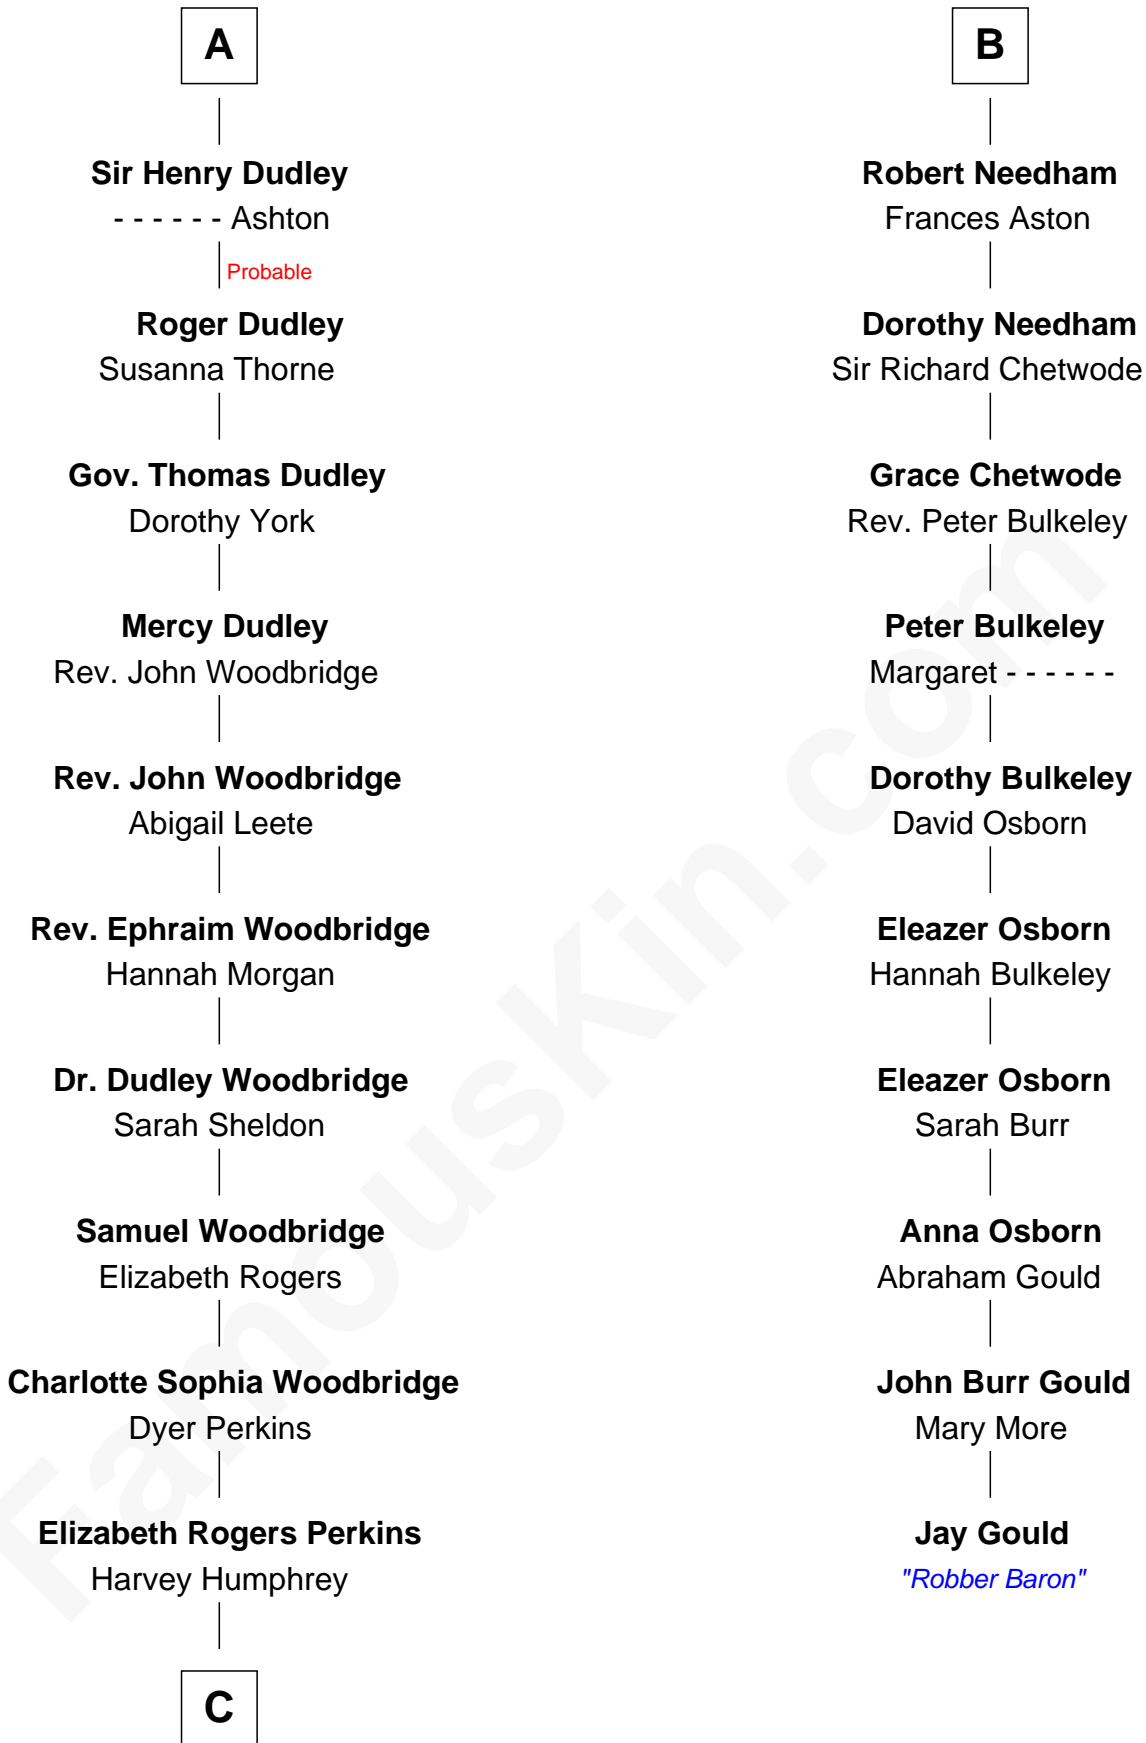

FamousKin.com
Relationship Chart of
Humphrey Bogart
Movie Actor

16th cousin 3 times removed of
Jay Gould
American Railroad "Robber Baron"

C

—
John Perkins Humphrey

Frances Dewey Churchill

—
Maud Humphrey

Dr. Belmont Deforest Bogart

—
Humphrey Bogart

Movie Actor

FamousKin.com