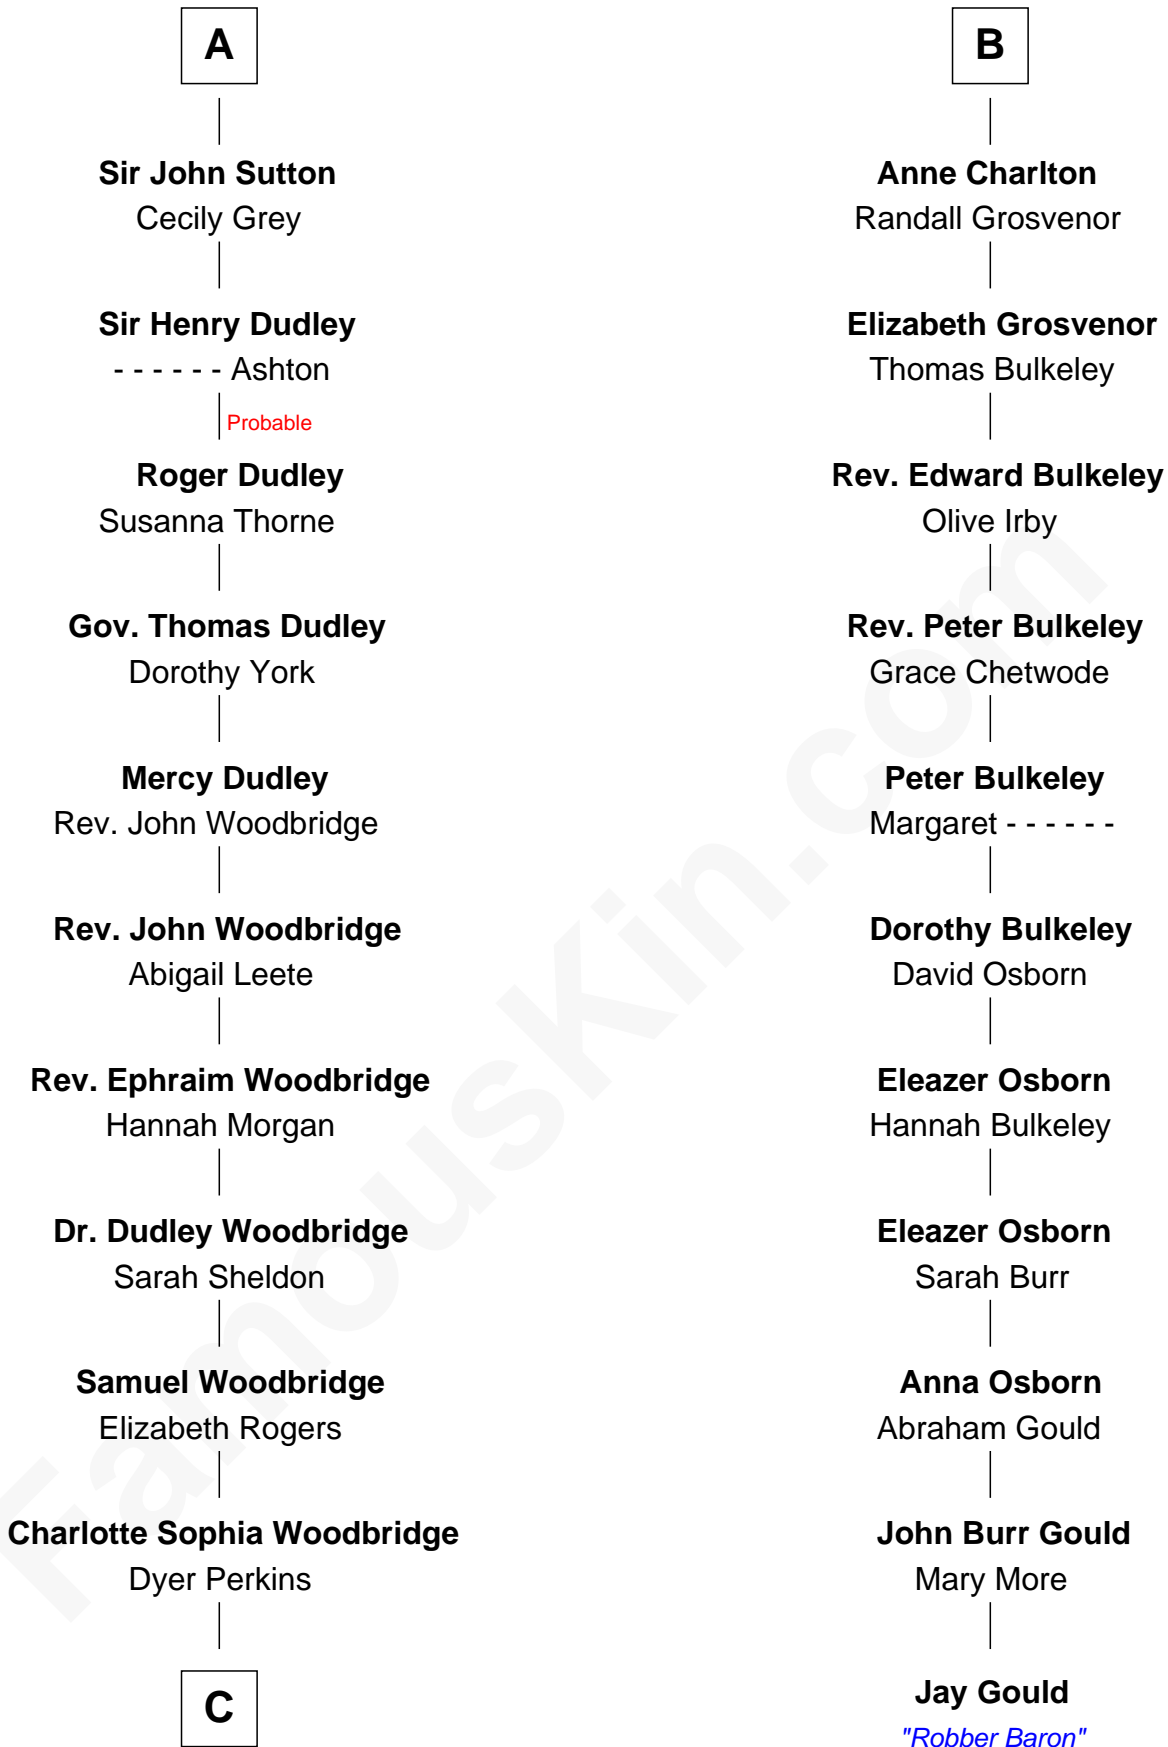

**FamousKin.com**  
**Relationship Chart of**  
**Humphrey Bogart**  
*Movie Actor*

17th cousin 3 times removed of  
**Jay Gould**  
*American Railroad "Robber Baron"*

**C**

—  
**Elizabeth Rogers Perkins**

Harvey Humphrey

—  
**John Perkins Humphrey**

Frances Dewey Churchill

—  
**Maud Humphrey**

Dr. Belmont Deforest Bogart

—  
**Humphrey Bogart**

*Movie Actor*

FamousKin.com