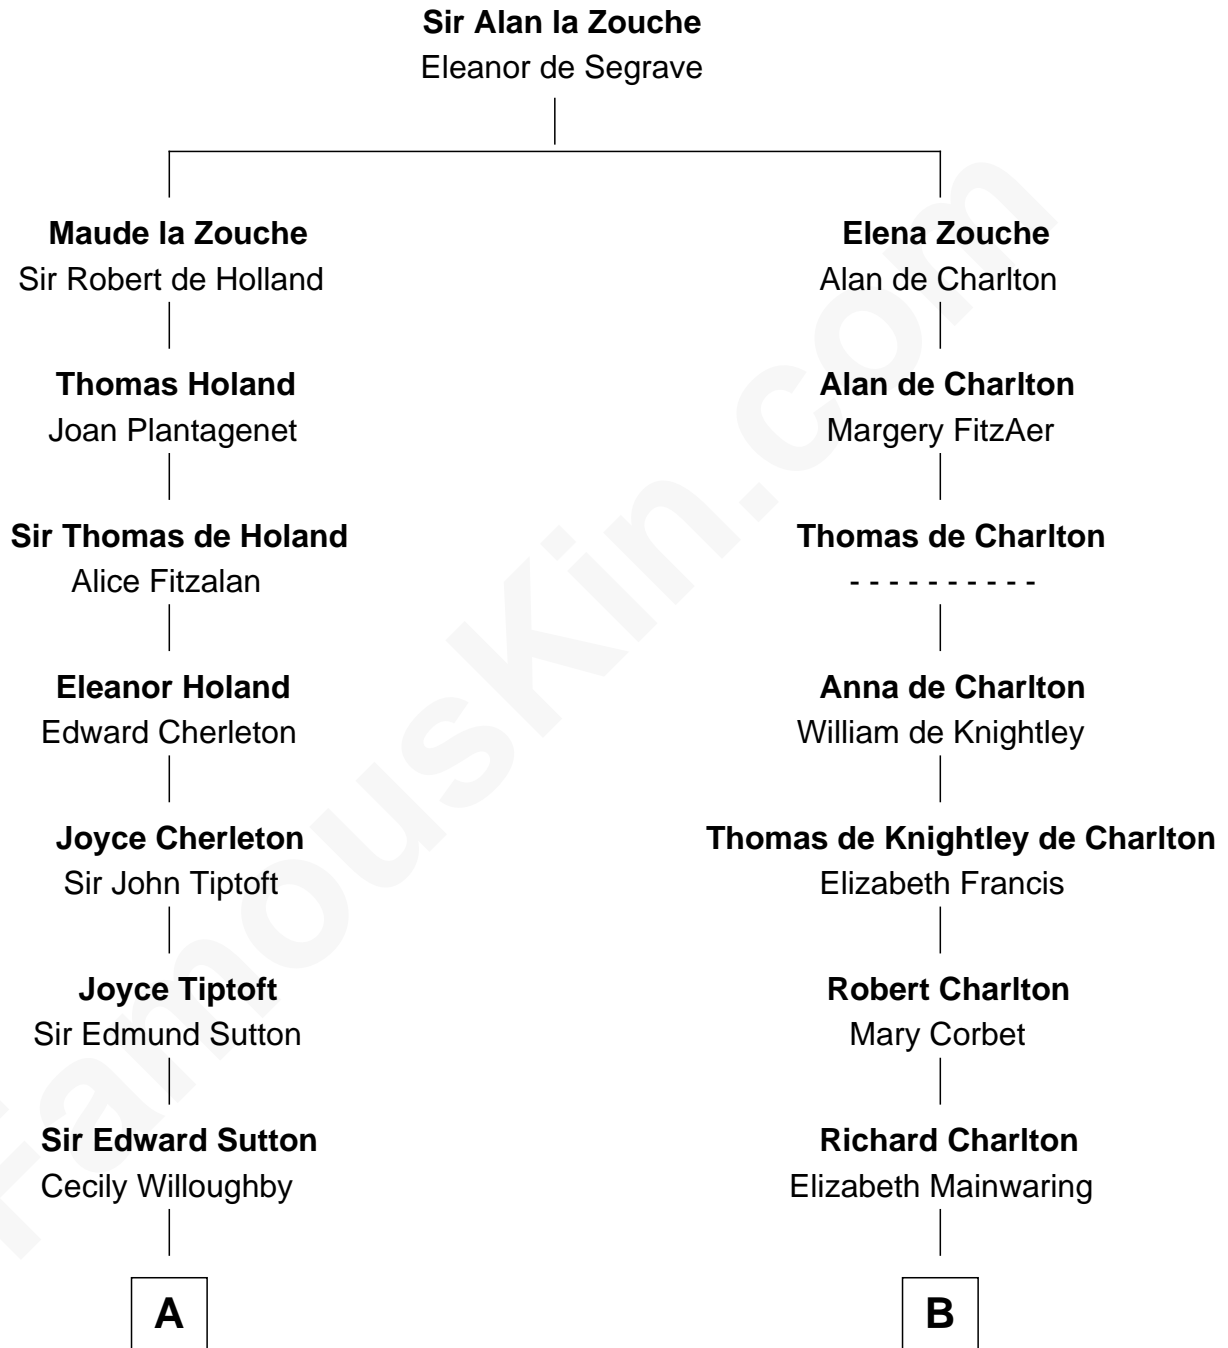

**FamousKin.com**  
**Relationship Chart of**  
**Humphrey Bogart**  
*Movie Actor*

17th cousin 3 times removed of  
**Jay Gould**  
*American Railroad "Robber Baron"*

**C**

—  
**Elizabeth Rogers Perkins**

Harvey Humphrey

—  
**John Perkins Humphrey**

Frances Dewey Churchill

—  
**Maud Humphrey**

Dr. Belmont Deforest Bogart

—  
**Humphrey Bogart**

*Movie Actor*

FamousKin.com