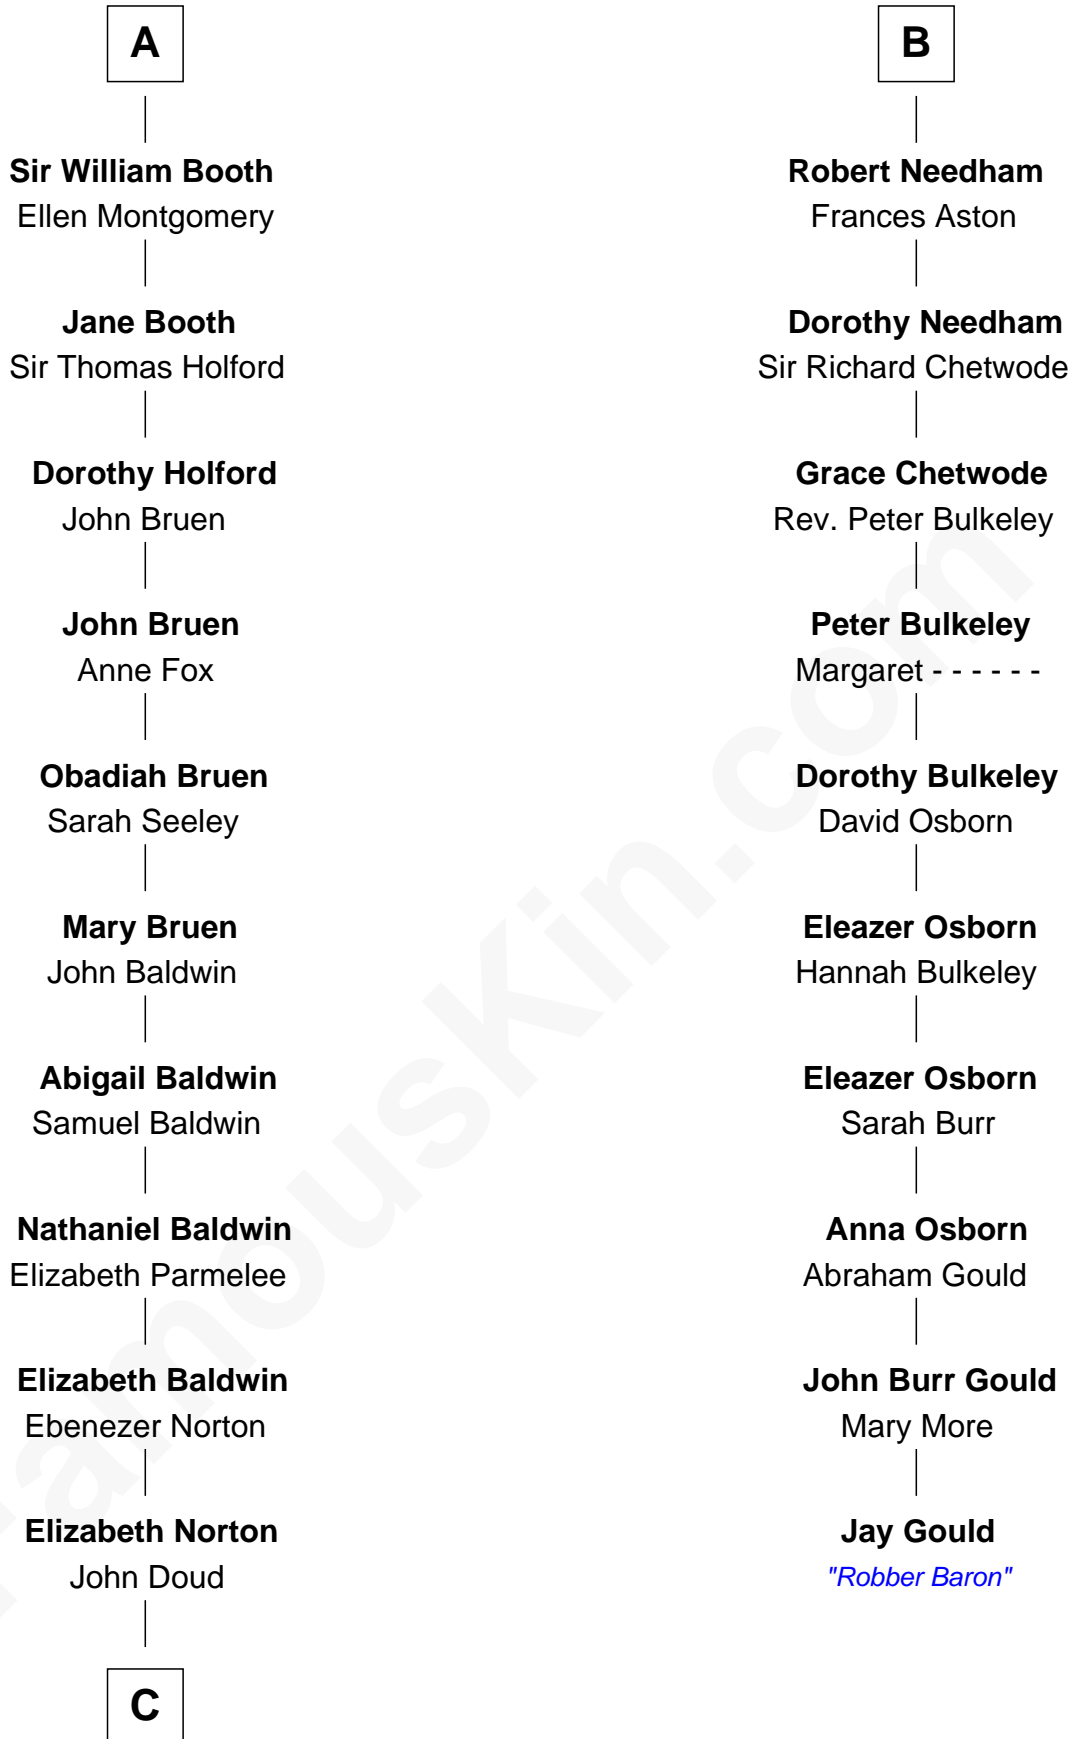

FamousKin.com
Relationship Chart of
Humphrey Bogart
Movie Actor

16th cousin 5 times removed of
Jay Gould
American Railroad "Robber Baron"

C

—
Rachel Doud
Jonathan Humphrey

—
Harvey Humphrey
Elizabeth Rogers Perkins

—
John Perkins Humphrey
Frances Dewey Churchill

—
Maud Humphrey
Dr. Belmont Deforest Bogart

—
Humphrey Bogart
Movie Actor

FamousKin.com