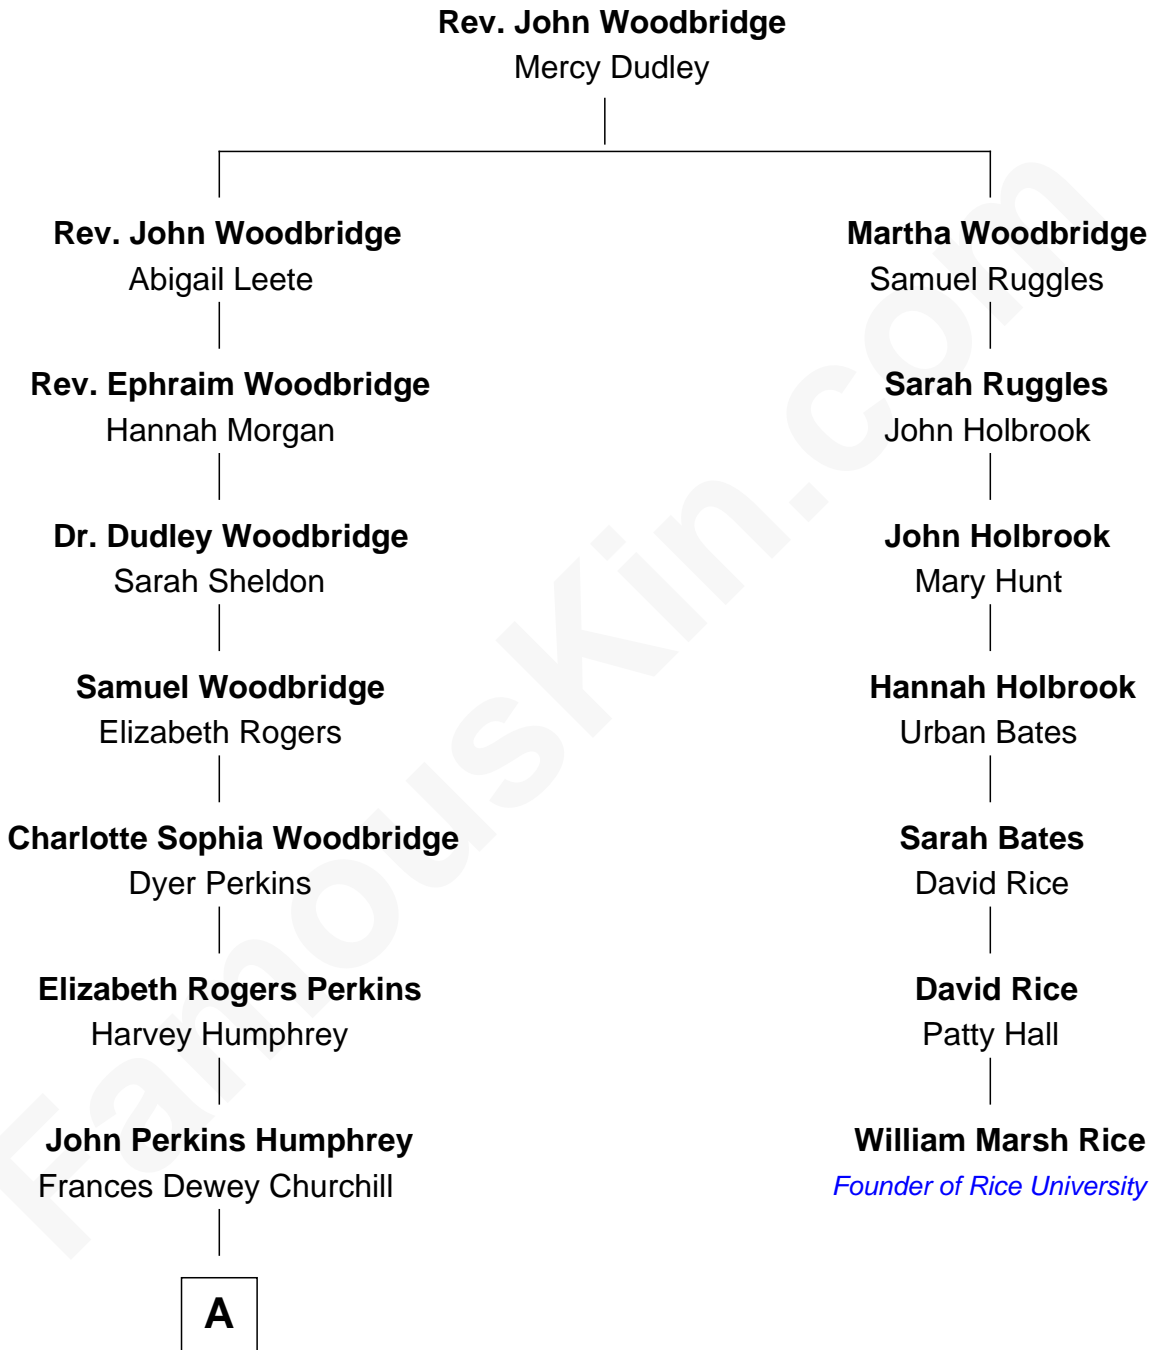

**FamousKin.com**  
**Relationship Chart of**  
**Humphrey Bogart**  
*Movie Actor*

6th cousin 2 times removed of  
**William Marsh Rice**  
*Founder of Rice University*

**A**

—  
**Maud Humphrey**  
Dr. Belmont Deforest Bogart

—  
**Humphrey Bogart**  
*Movie Actor*

FamousKin.com