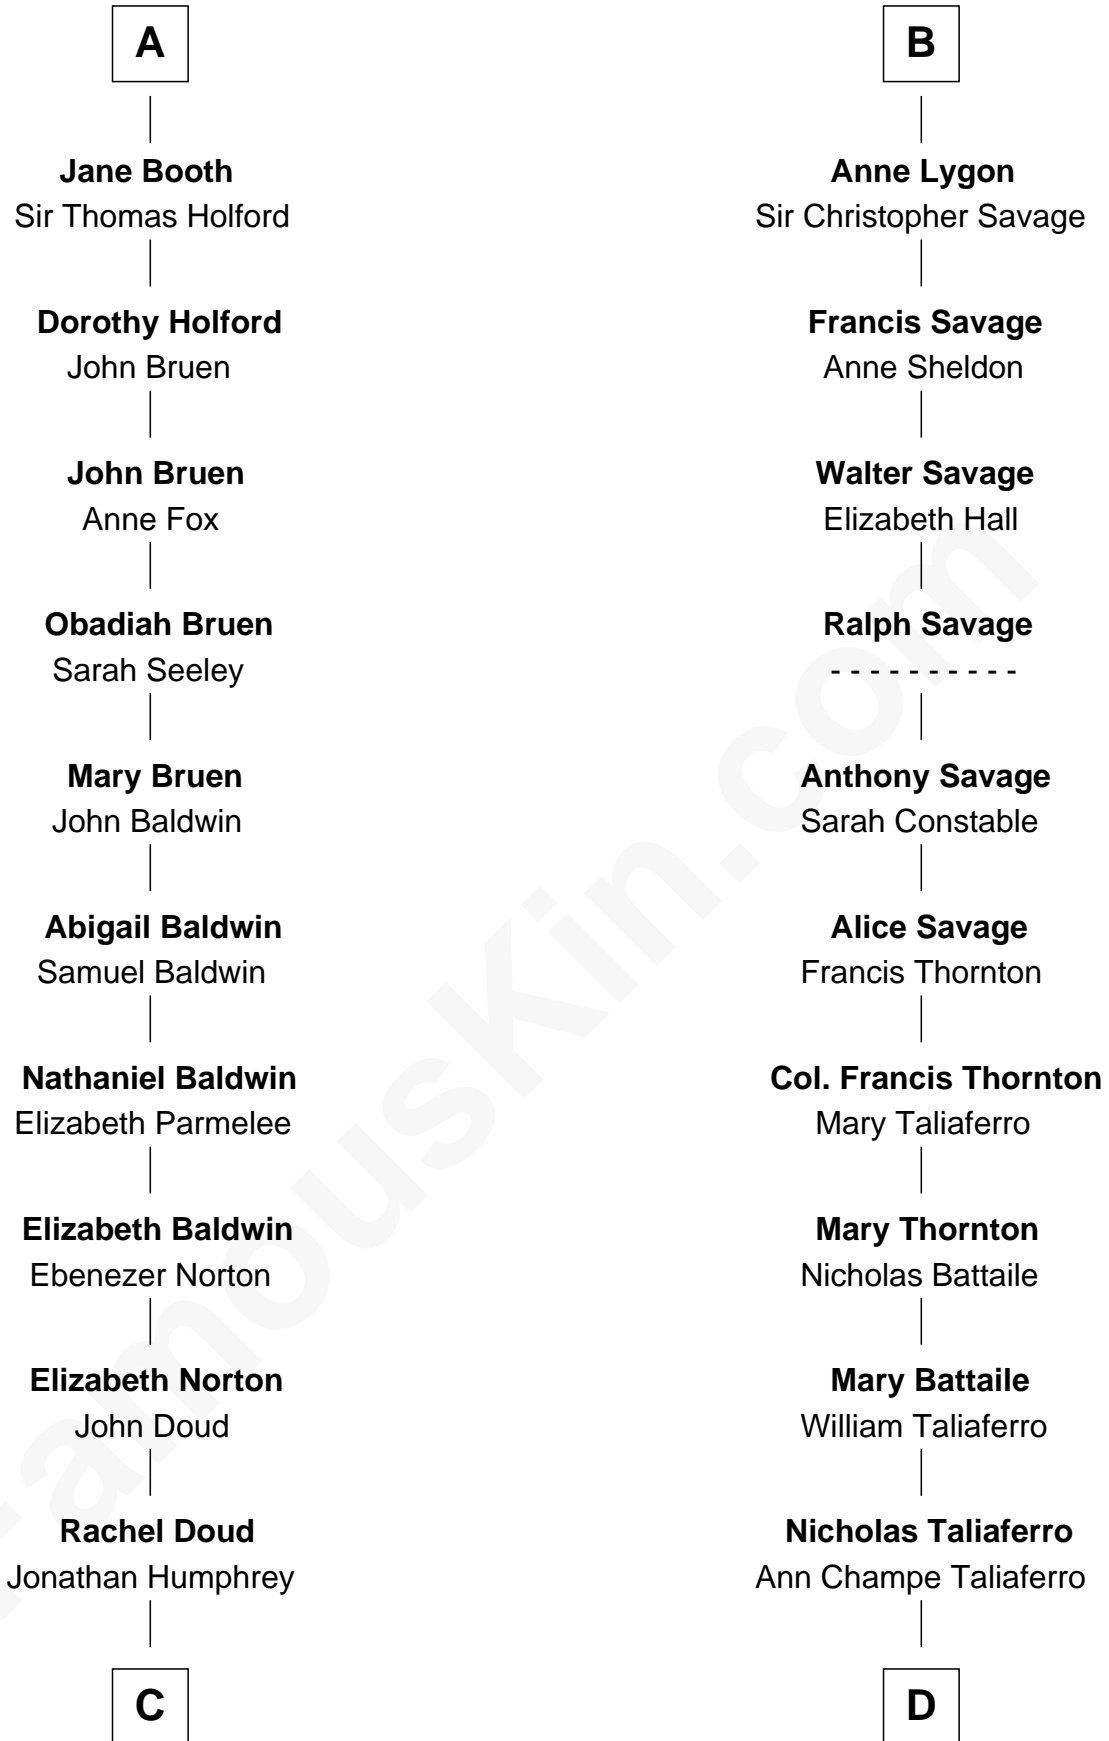

**FamousKin.com**  
**Relationship Chart of**  
**Humphrey Bogart**  
*Movie Actor*

**20th cousin of**  
**General George C. Marshall**  
*Author of "The Marshall Plan"*

**C**

**Harvey Humphrey**  
Elizabeth Rogers Perkins

**John Perkins Humphrey**  
Frances Dewey Churchill

**Maud Humphrey**  
Dr. Belmont Deforest Bogart

**Humphrey Bogart**  
*Movie Actor*

**D**

**Matilda Battaile Taliaferro**  
Martin Marshall

**William Champe Marshall**  
Susan Myers

**George Catlett Marshall**  
Laura Emily Bradford

**General George C. Marshall**  
*U.S. Army - World War II*

FamousKin.com