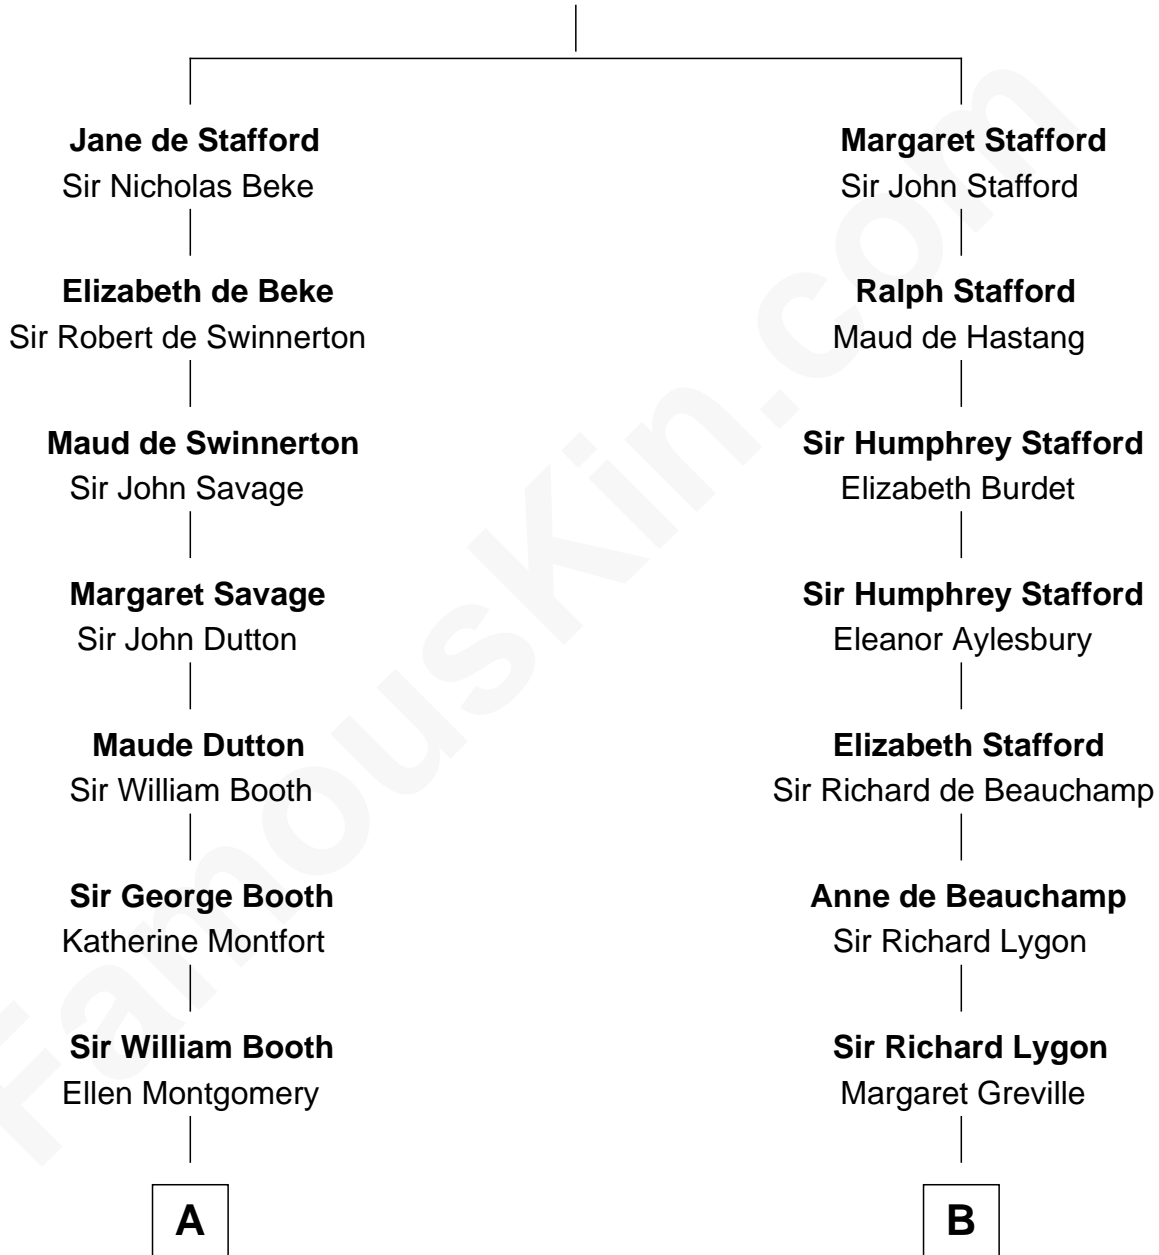

**FamousKin.com**  
**Relationship Chart of**  
**Humphrey Bogart**  
*Movie Actor*

16th cousin 4 times removed of  
**Meriwether Lewis**  
*Lewis and Clark Expedition*

**Katherine de Hastang**  
 Ralph de Stafford

**C**

—  
**Harvey Humphrey**  
Elizabeth Rogers Perkins

—  
**John Perkins Humphrey**  
Frances Dewey Churchill

—  
**Maud Humphrey**  
Dr. Belmont Deforest Bogart

—  
**Humphrey Bogart**  
*Movie Actor*