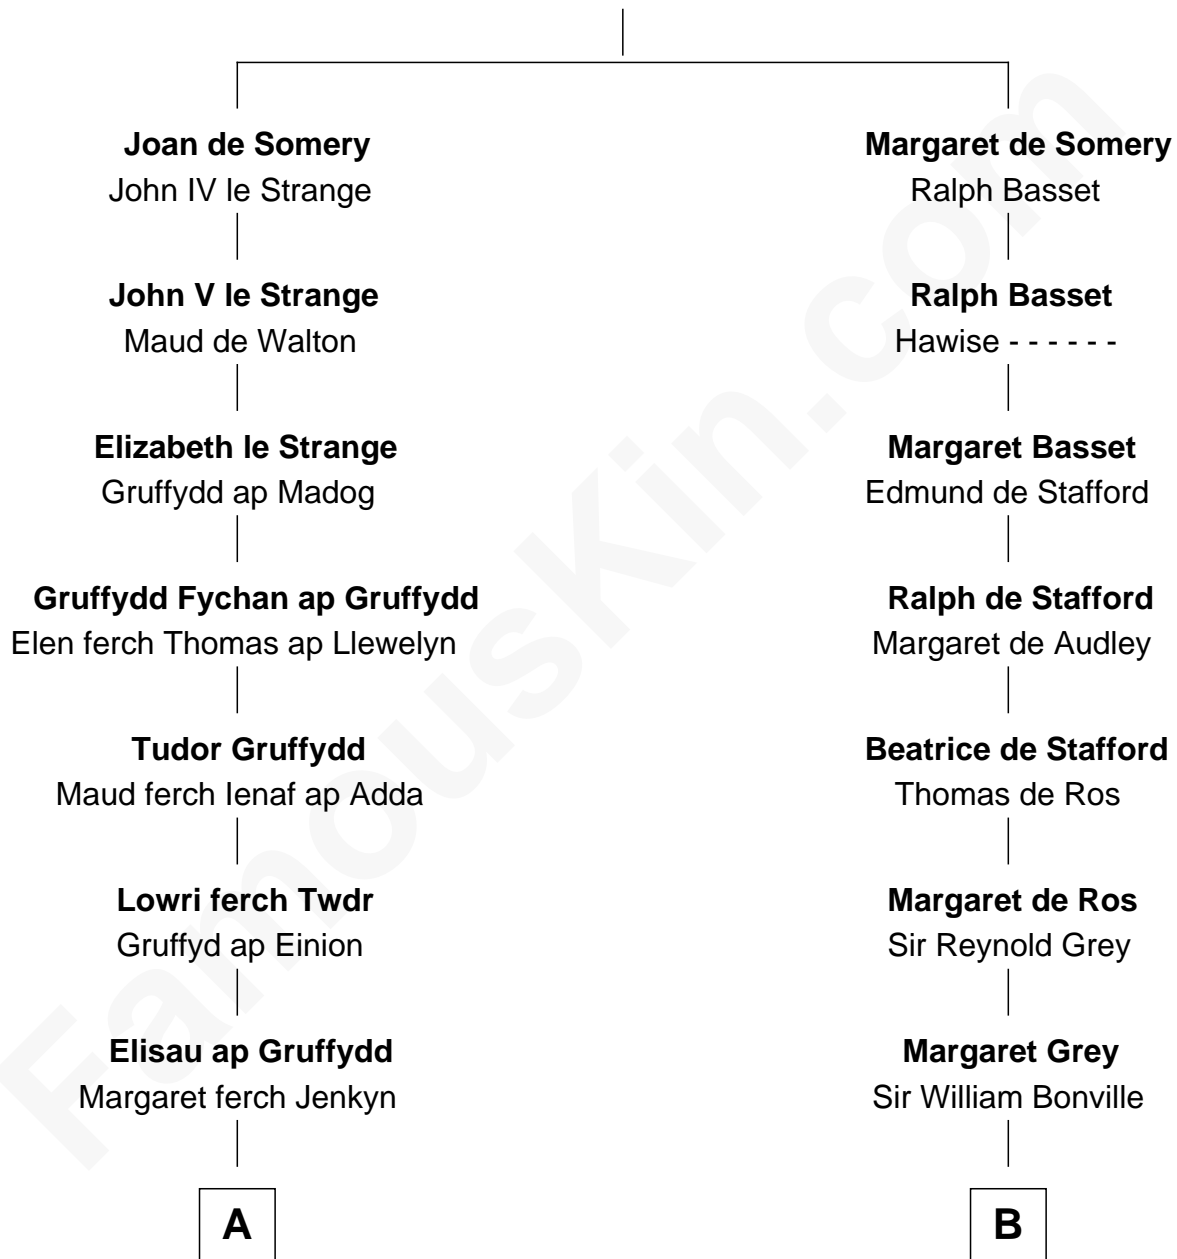

FamousKin.com
Relationship Chart of
Humphrey Bogart
Movie Actor

18th cousin 2 times removed of
Meriwether Lewis
Lewis and Clark Expedition

Sir Roger de Somery
 Nichole d'Aubenev

FamousKin.com