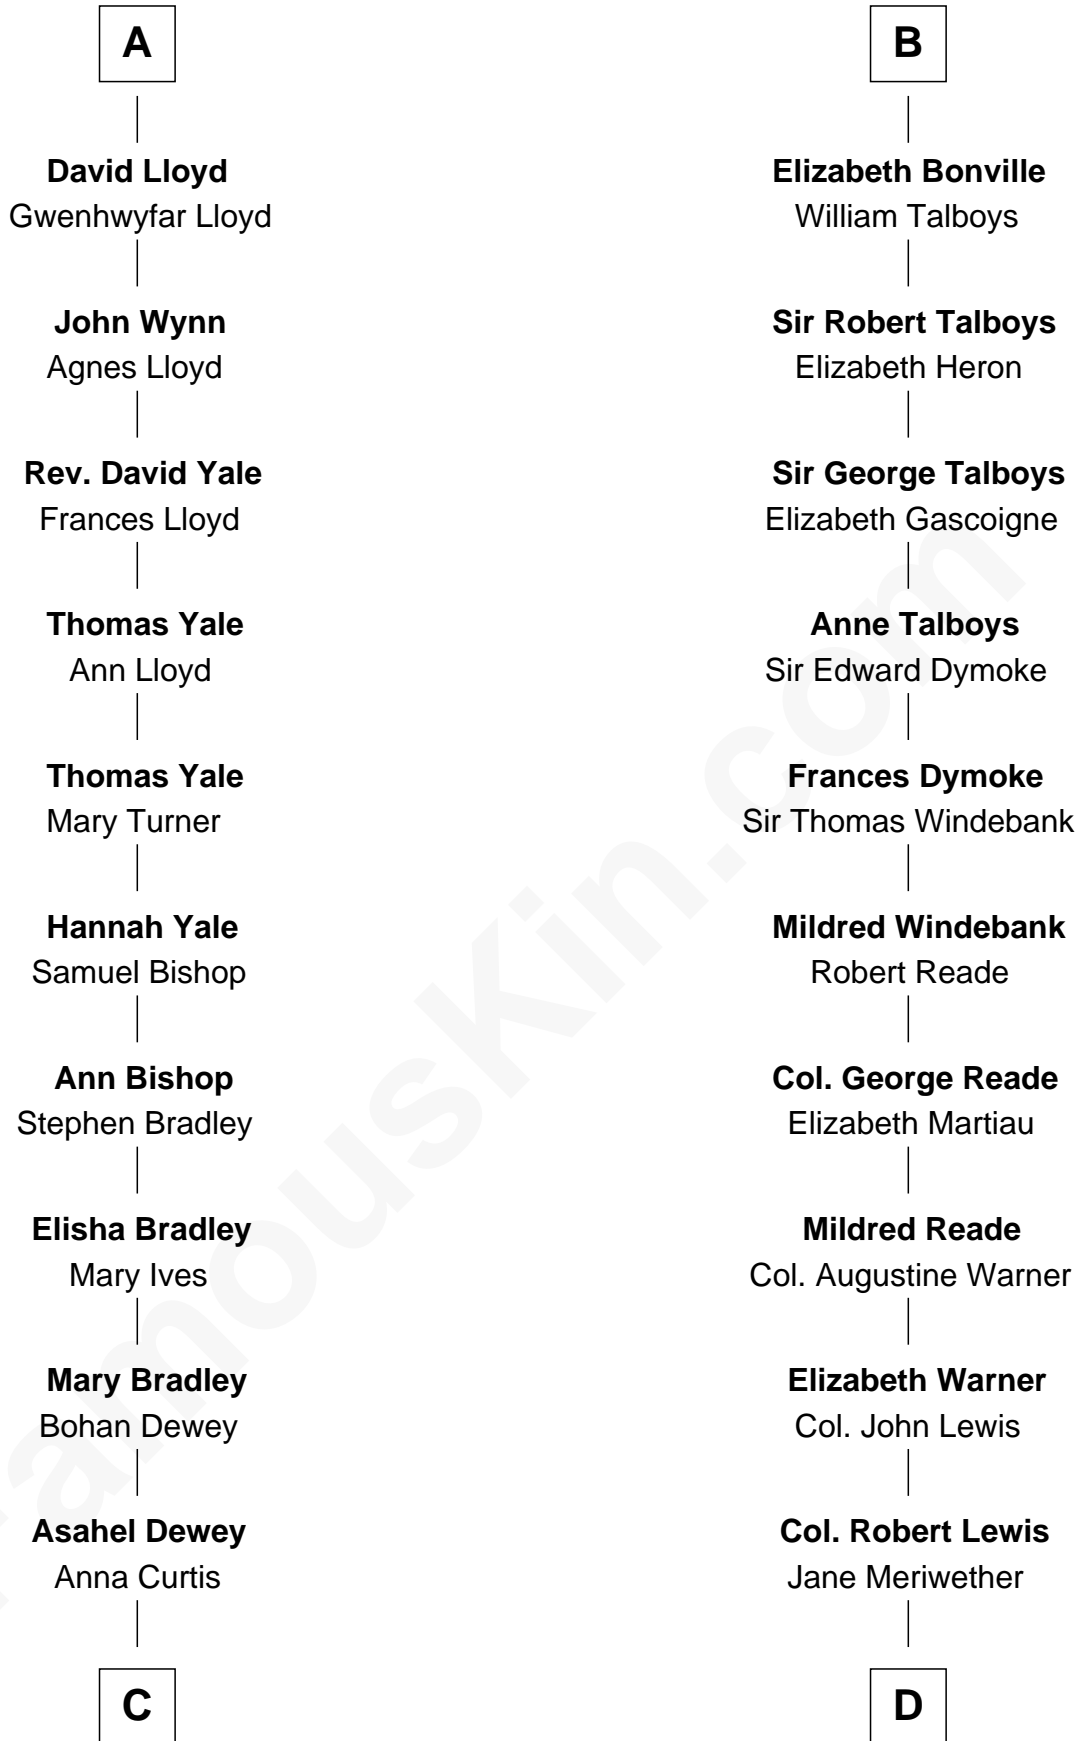

FamousKin.com
Relationship Chart of
Humphrey Bogart
Movie Actor

18th cousin 2 times removed of
Meriwether Lewis
Lewis and Clark Expedition

Sir Roger de Somery
 Nichole d'Aubenev

FamousKin.com