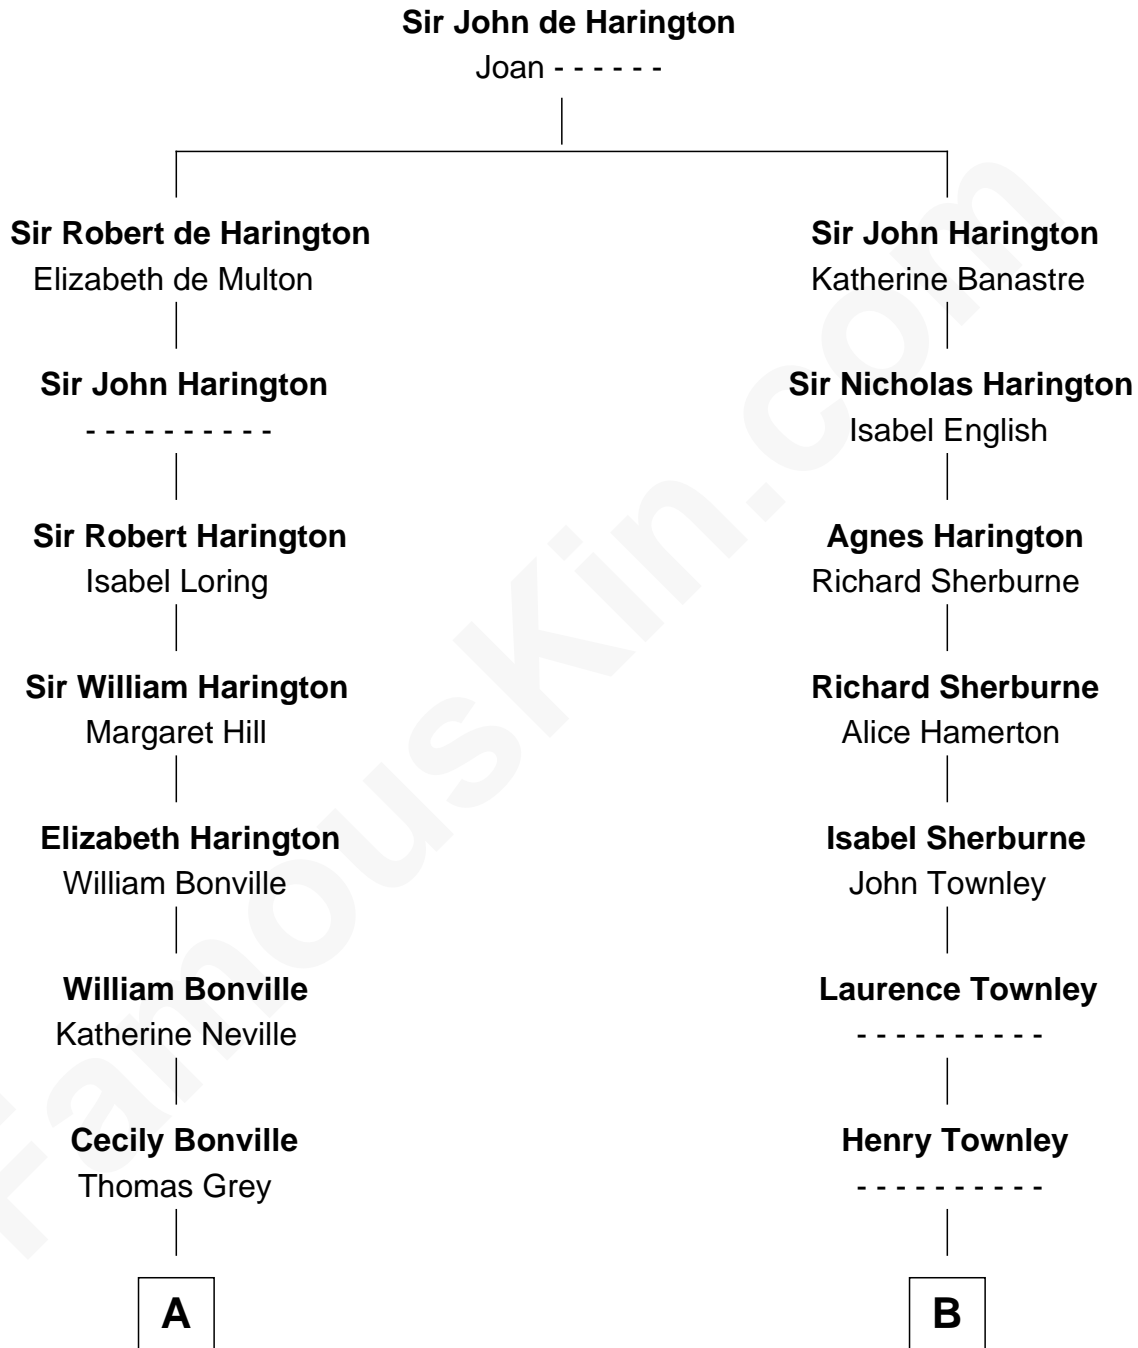

**FamousKin.com**  
**Relationship Chart of**  
**Humphrey Bogart**  
*Movie Actor*

15th cousin 5 times removed of  
**Meriwether Lewis**  
*Lewis and Clark Expedition*

**C**

—  
**Elizabeth Rogers Perkins**

Harvey Humphrey

—  
**John Perkins Humphrey**

Frances Dewey Churchill

—  
**Maud Humphrey**

Dr. Belmont Deforest Bogart

—  
**Humphrey Bogart**

*Movie Actor*

FamousKin.com