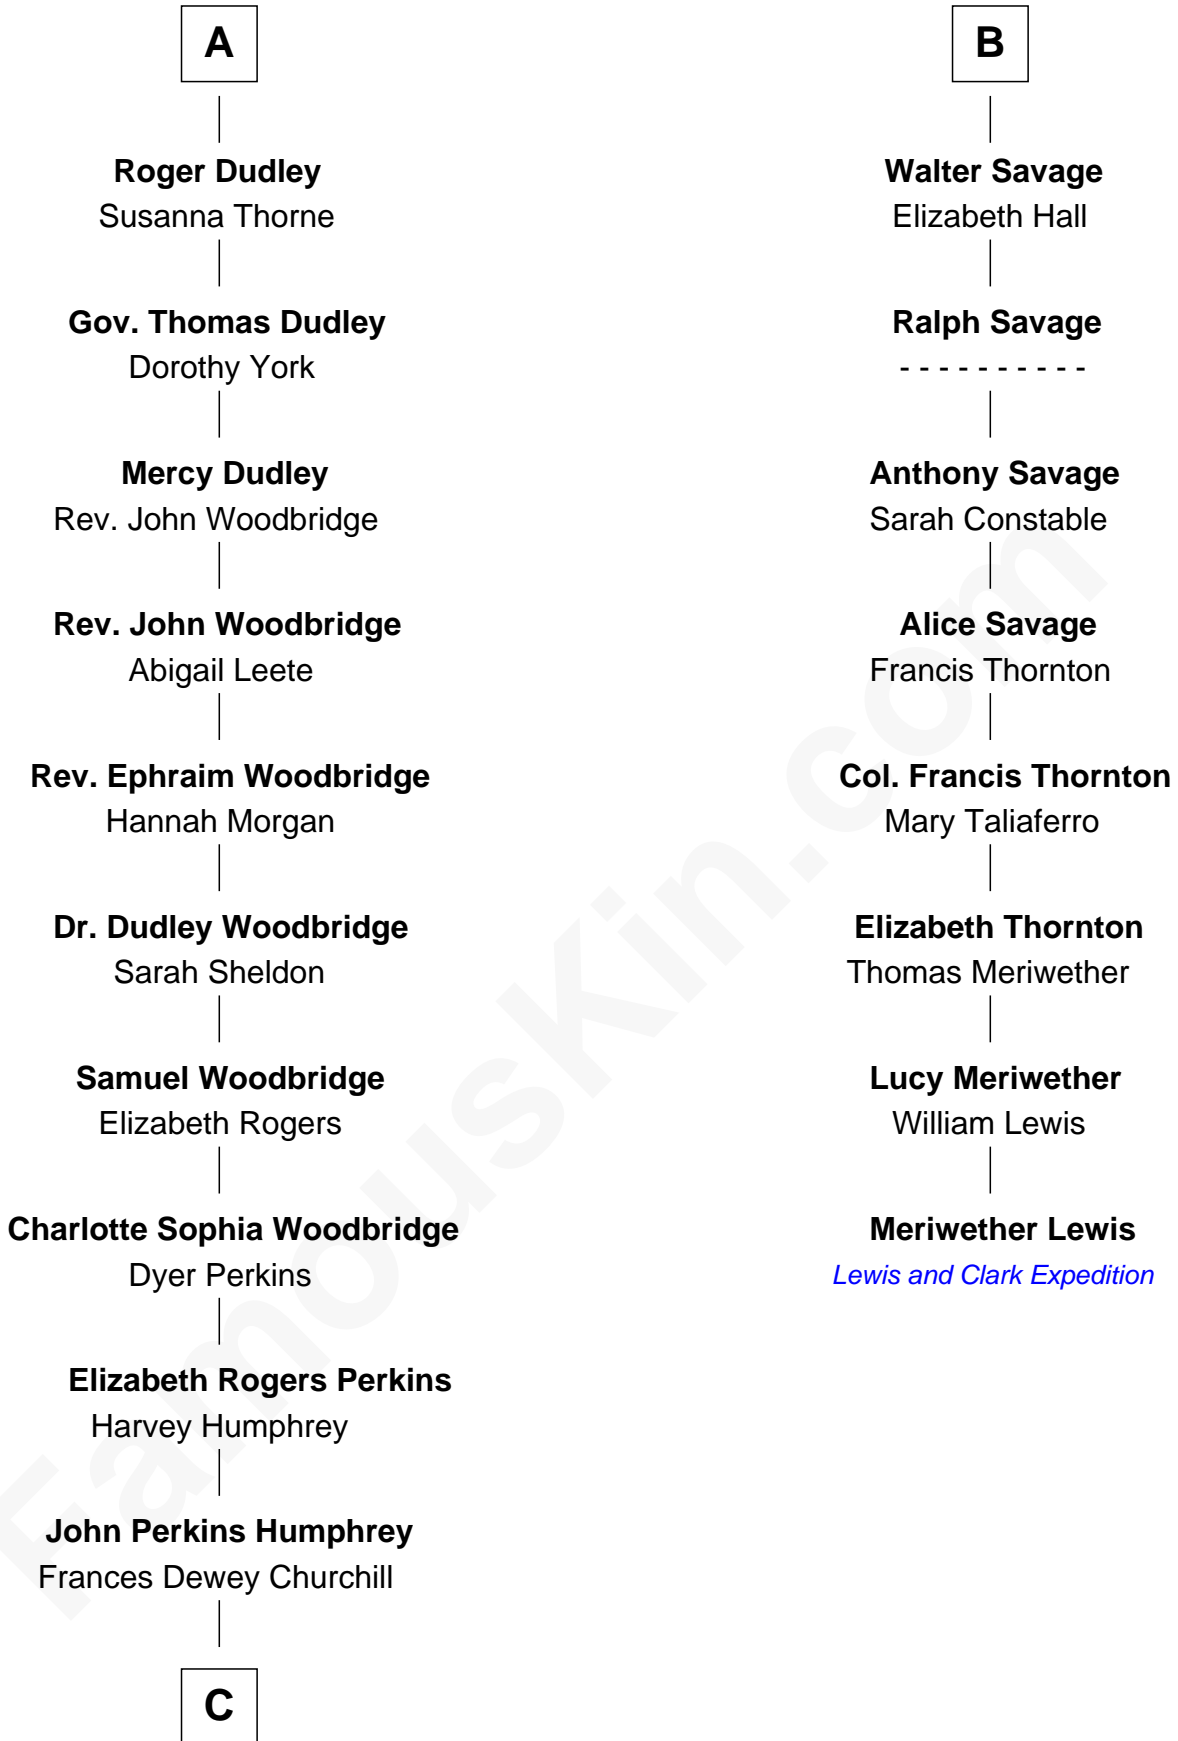

FamousKin.com
Relationship Chart of
Humphrey Bogart
Movie Actor

14th cousin 4 times removed of
Meriwether Lewis
Lewis and Clark Expedition

C

Maud Humphrey
Dr. Belmont Deforest Bogart

Humphrey Bogart
Movie Actor

FamousKin.com