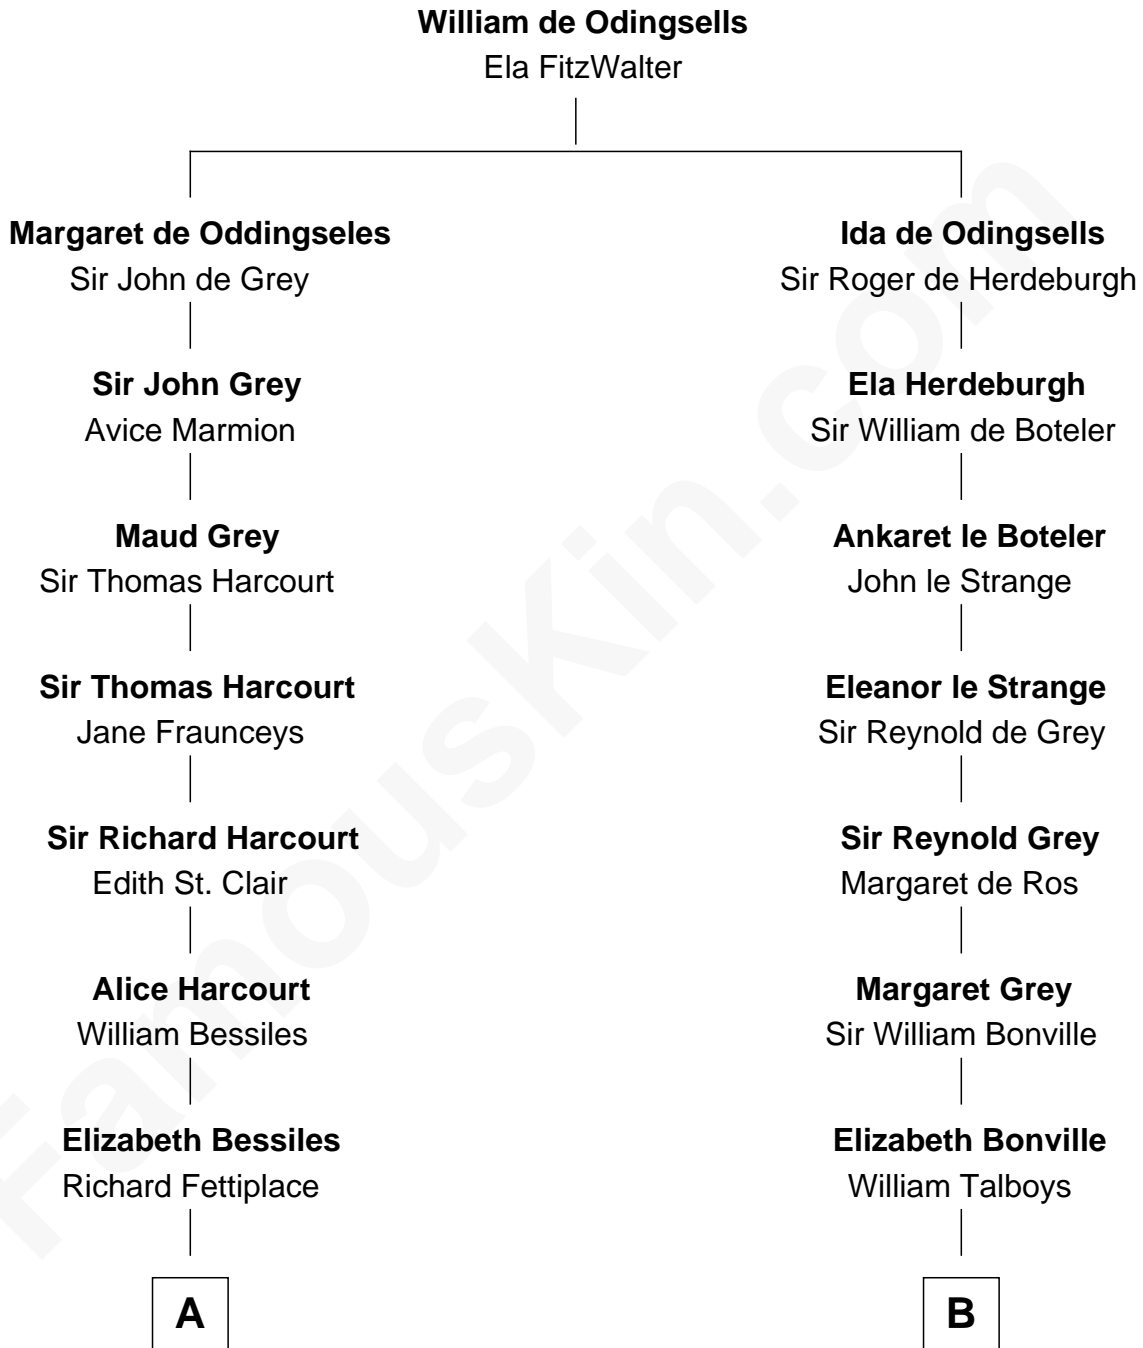

FamousKin.com
Relationship Chart of
Humphrey Bogart
Movie Actor

17th cousin 3 times removed of

Meriwether Lewis
Lewis and Clark Expedition

C

Elizabeth Rogers Perkins

Harvey Humphrey

John Perkins Humphrey

Frances Dewey Churchill

Maud Humphrey

Dr. Belmont Deforest Bogart

Humphrey Bogart

Movie Actor

FamousKin.com