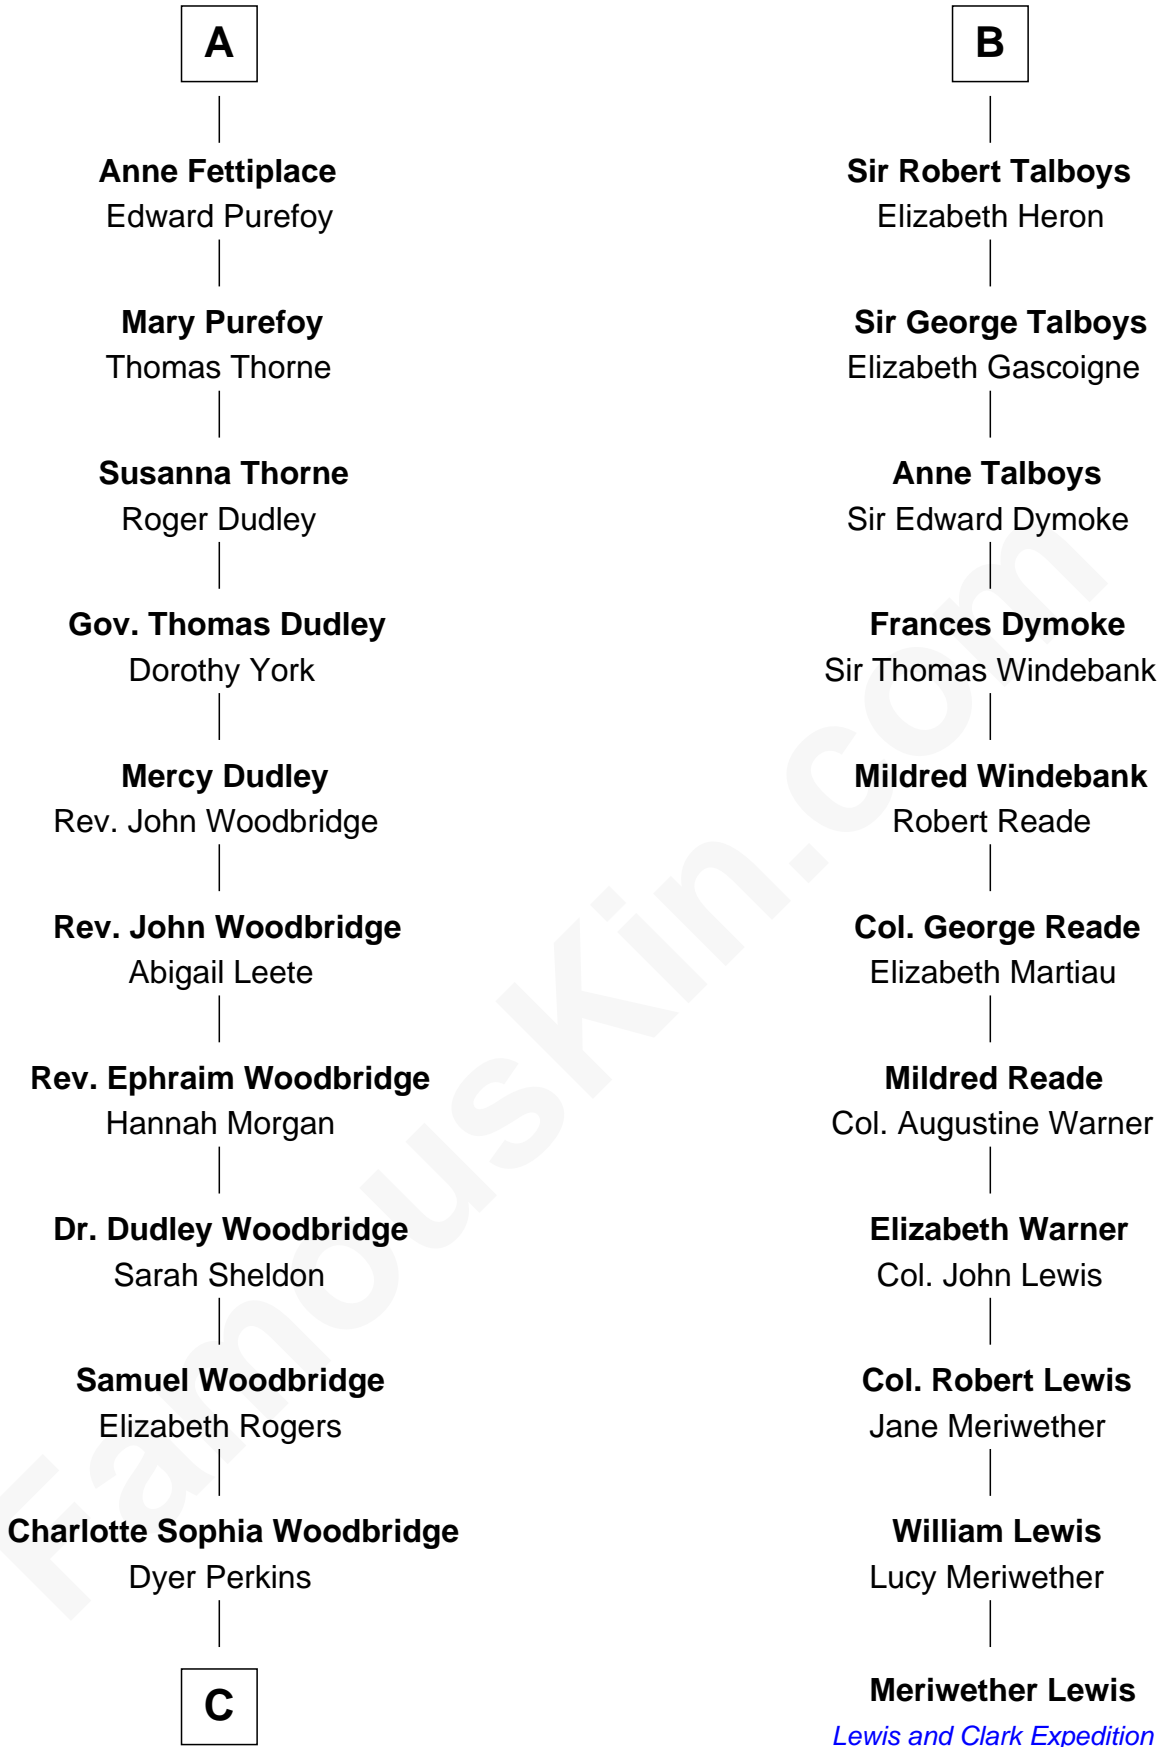

FamousKin.com
Relationship Chart of
Humphrey Bogart
Movie Actor

17th cousin 3 times removed of

Meriwether Lewis
Lewis and Clark Expedition

C

Elizabeth Rogers Perkins

Harvey Humphrey

John Perkins Humphrey

Frances Dewey Churchill

Maud Humphrey

Dr. Belmont Deforest Bogart

Humphrey Bogart

Movie Actor

FamousKin.com