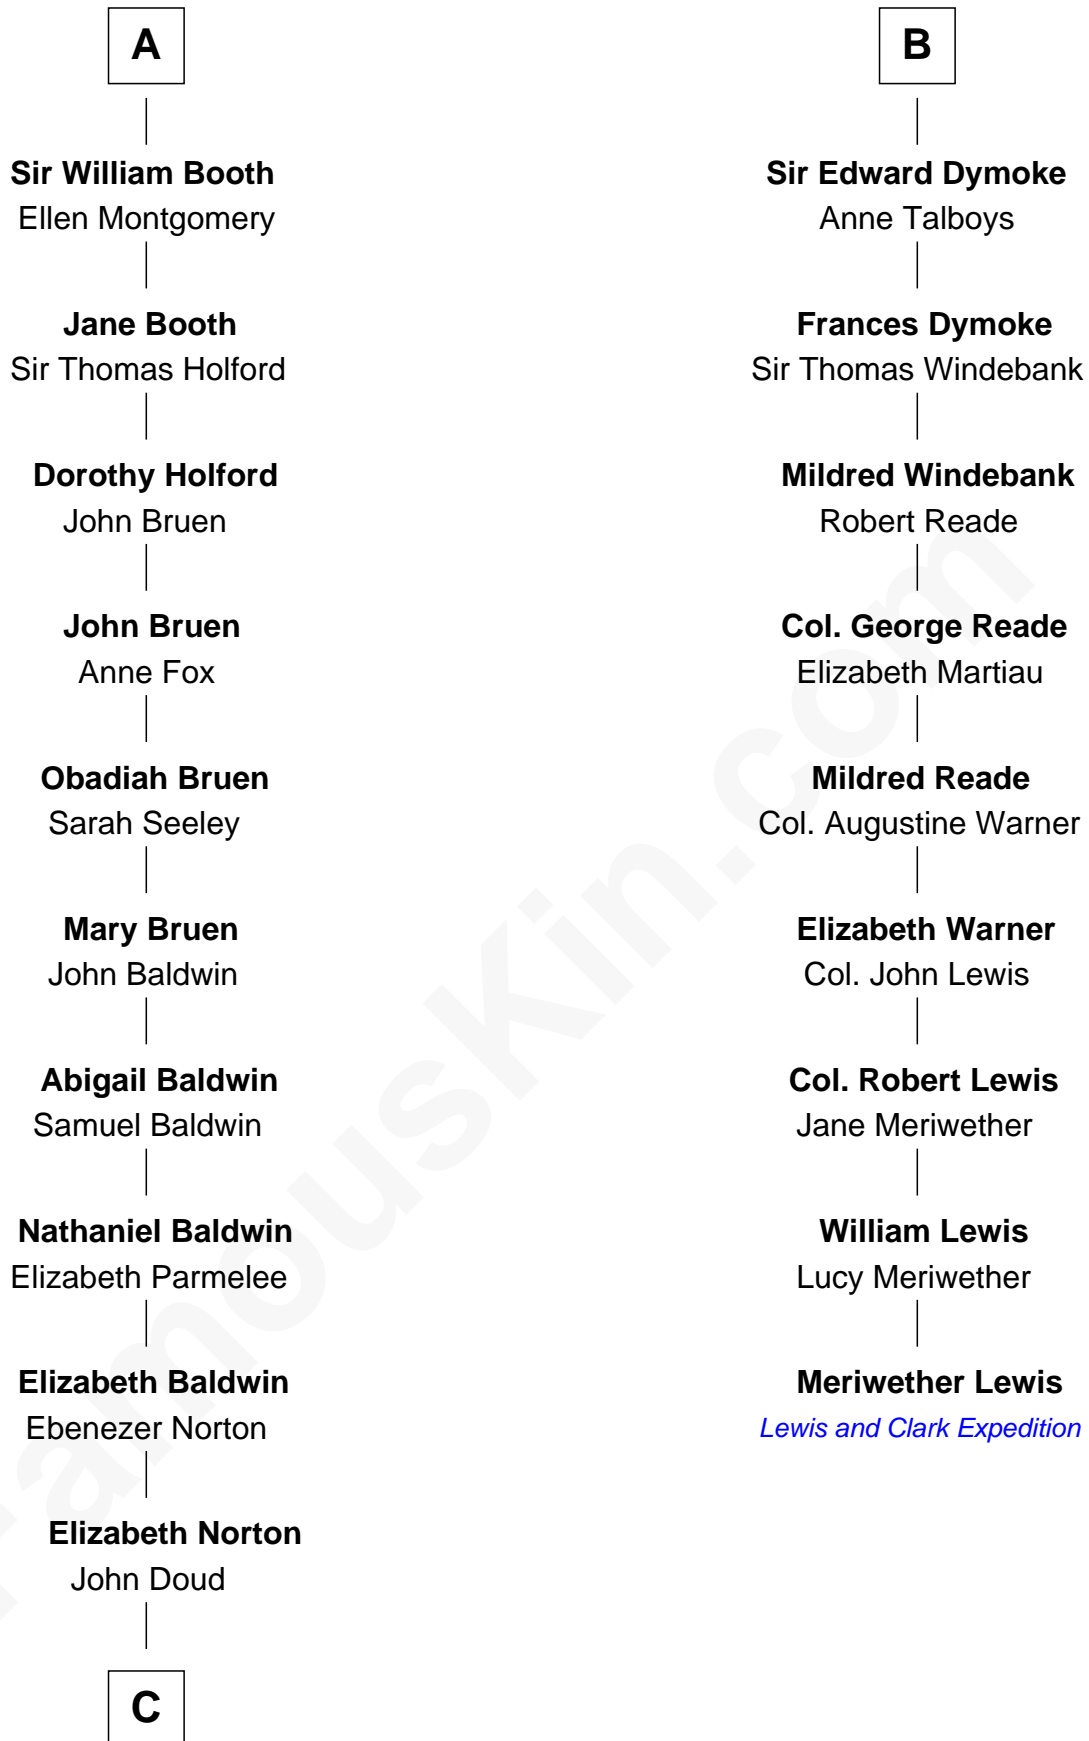

FamousKin.com
Relationship Chart of
Humphrey Bogart
Movie Actor

15th cousin 6 times removed of
Meriwether Lewis
Lewis and Clark Expedition

C

—
Rachel Doud

Jonathan Humphrey

—
Harvey Humphrey

Elizabeth Rogers Perkins

—
John Perkins Humphrey

Frances Dewey Churchill

—
Maud Humphrey

Dr. Belmont Deforest Bogart

—
Humphrey Bogart

Movie Actor

FamousKin.com