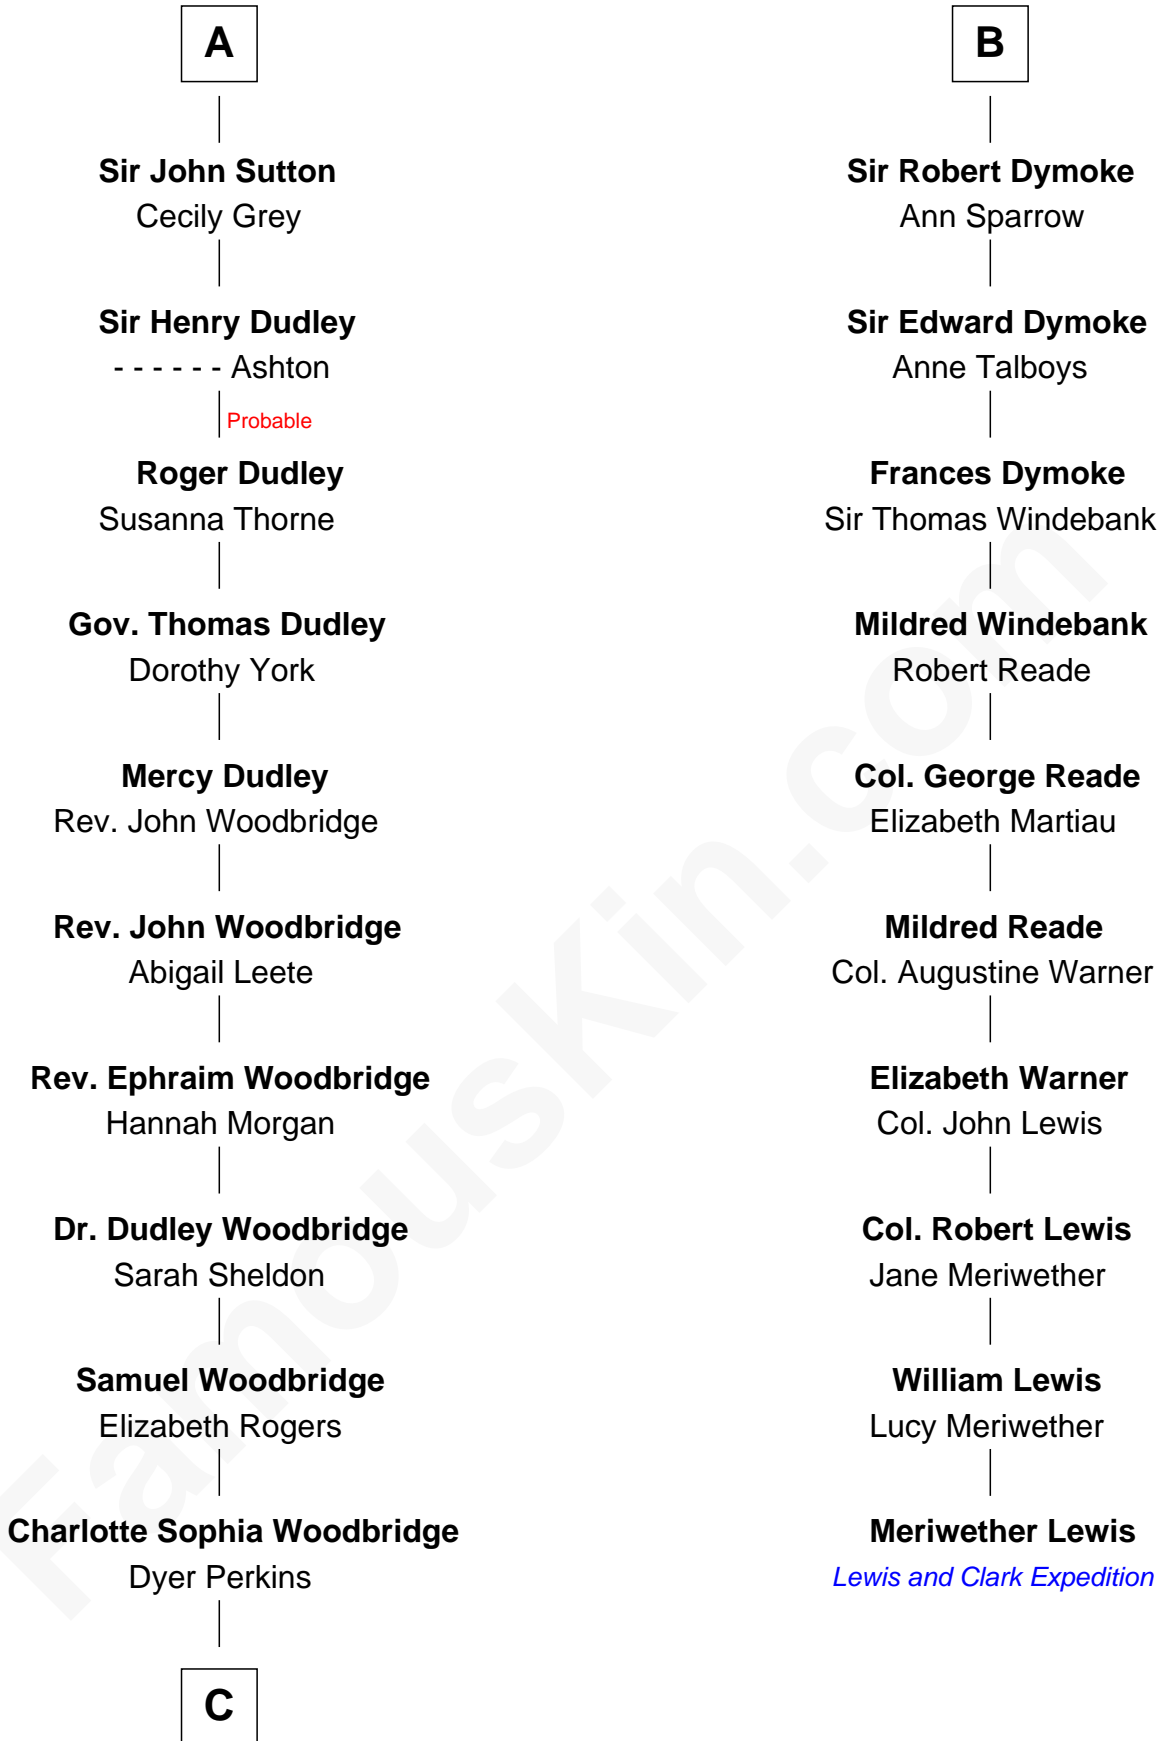

**FamousKin.com**  
**Relationship Chart of**  
**Humphrey Bogart**  
*Movie Actor*

16th cousin 4 times removed of  
**Meriwether Lewis**  
*Lewis and Clark Expedition*

**C**

**Elizabeth Rogers Perkins**

Harvey Humphrey

**John Perkins Humphrey**

Frances Dewey Churchill

**Maud Humphrey**

Dr. Belmont Deforest Bogart

**Humphrey Bogart**

*Movie Actor*

FamousKin.com