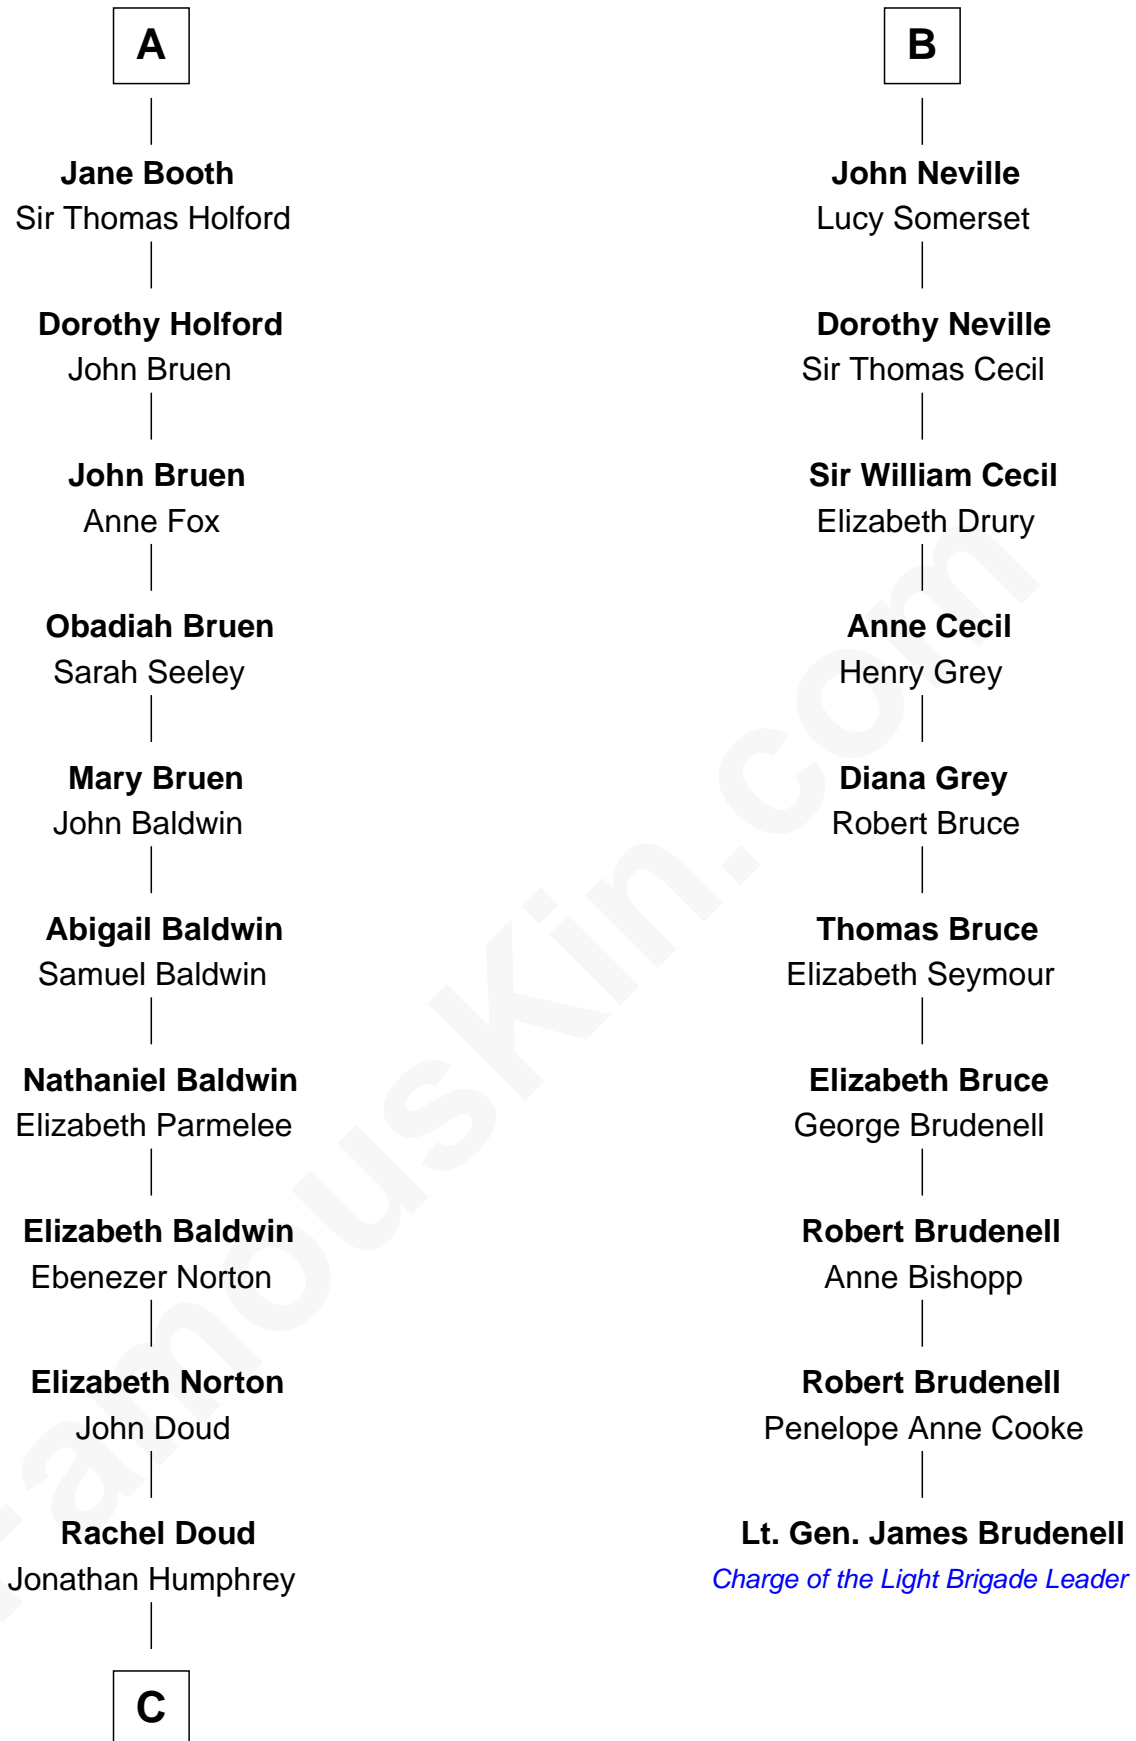

FamousKin.com
Relationship Chart of
Humphrey Bogart
Movie Actor

16th cousin 4 times removed of
Lt. Gen. James Brudenell
Leader of the "Charge of the Light Brigade"

C

—
Harvey Humphrey
Elizabeth Rogers Perkins

—
John Perkins Humphrey
Frances Dewey Churchill

—
Maud Humphrey
Dr. Belmont Deforest Bogart

—
Humphrey Bogart
Movie Actor

FamousKin.com