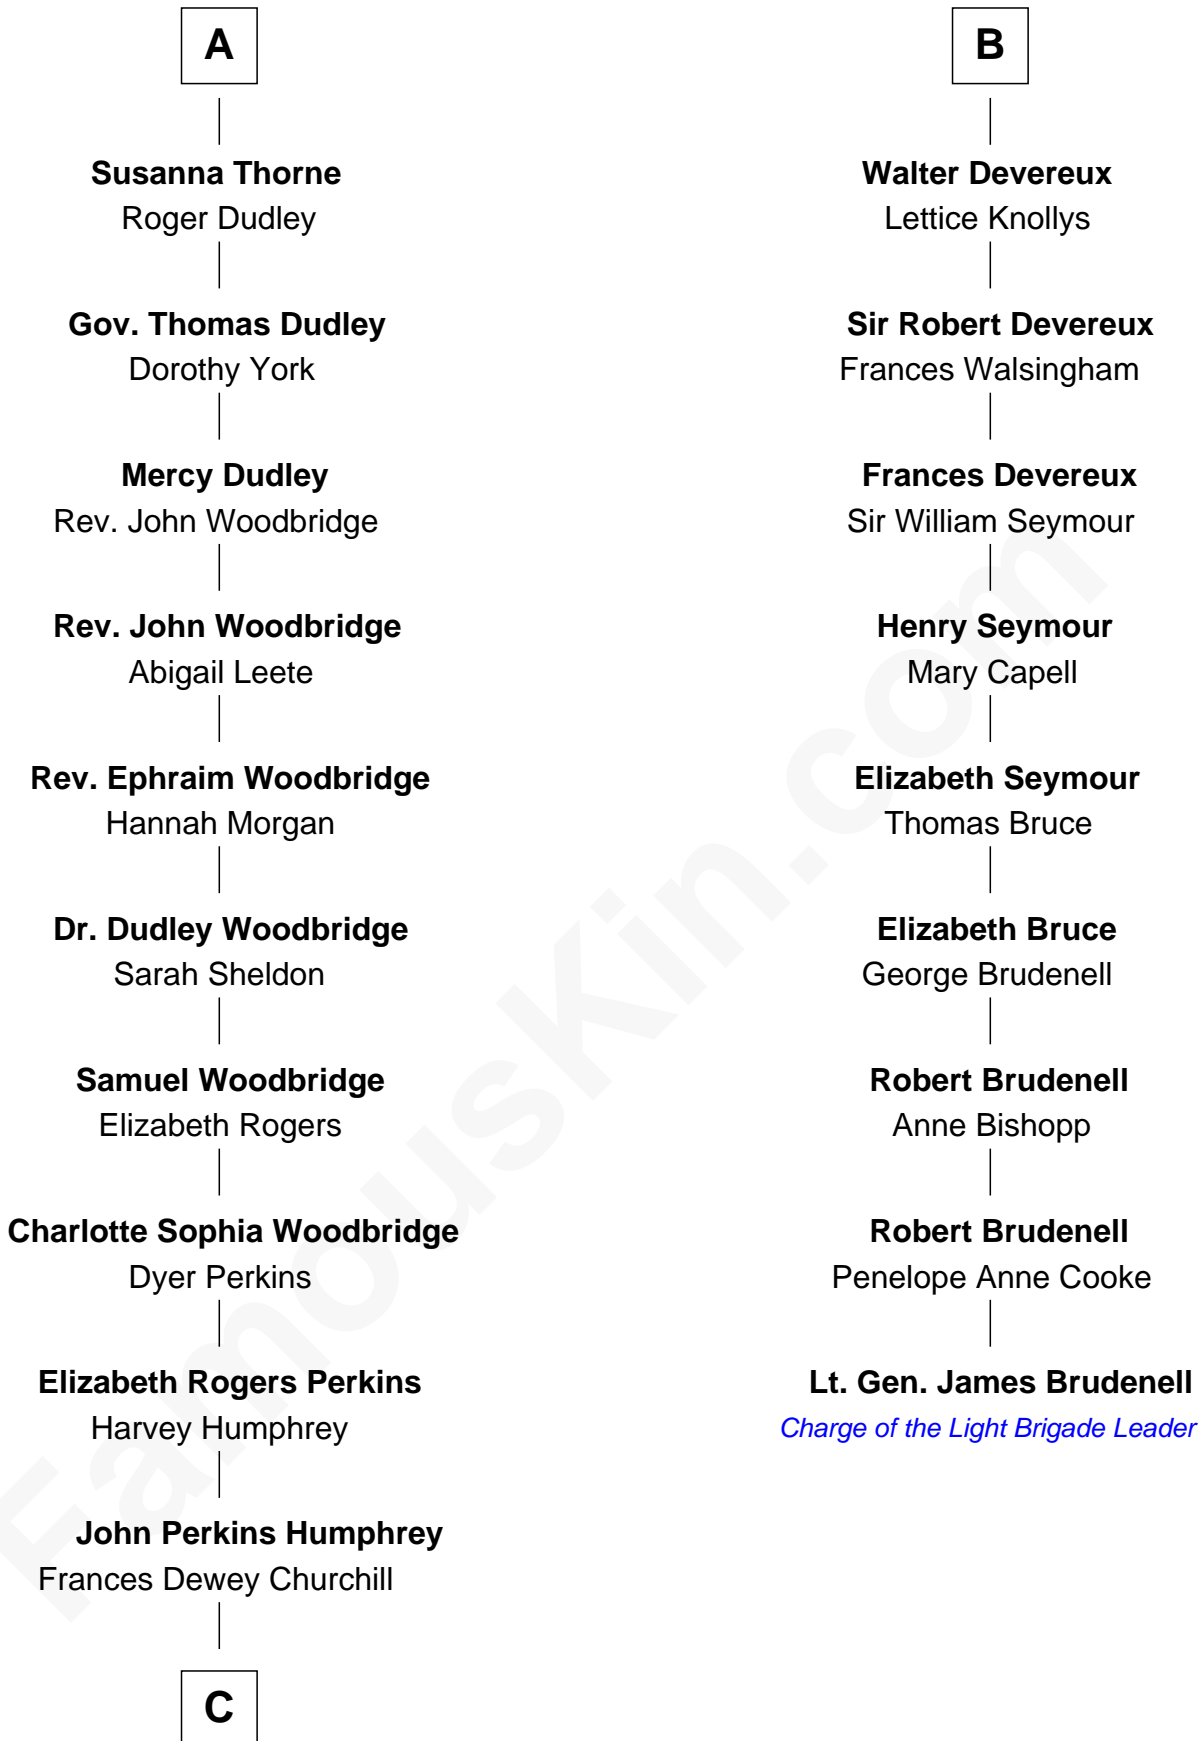

FamousKin.com
Relationship Chart of
Humphrey Bogart
Movie Actor

15th cousin 3 times removed of
Lt. Gen. James Brudenell
Leader of the "Charge of the Light Brigade"

C

—
Maud Humphrey
Dr. Belmont Deforest Bogart