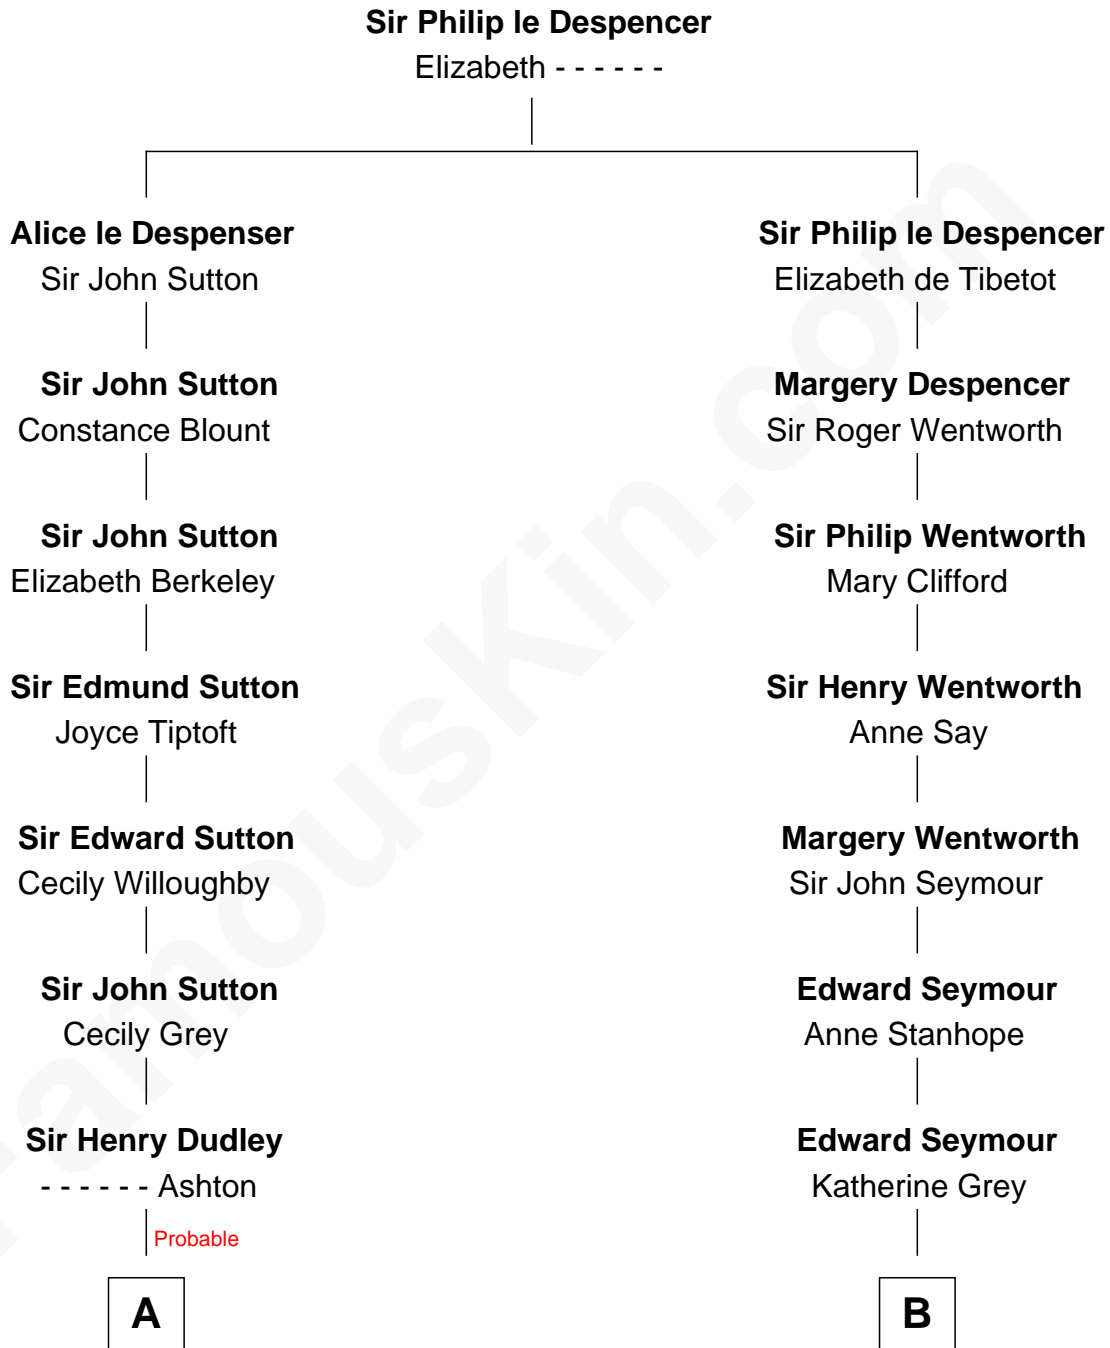

FamousKin.com
Relationship Chart of
Humphrey Bogart
Movie Actor

14th cousin 4 times removed of

Lt. Gen. James Brudenell
Leader of the "Charge of the Light Brigade"

C

—
Maud Humphrey
Dr. Belmont Deforest Bogart