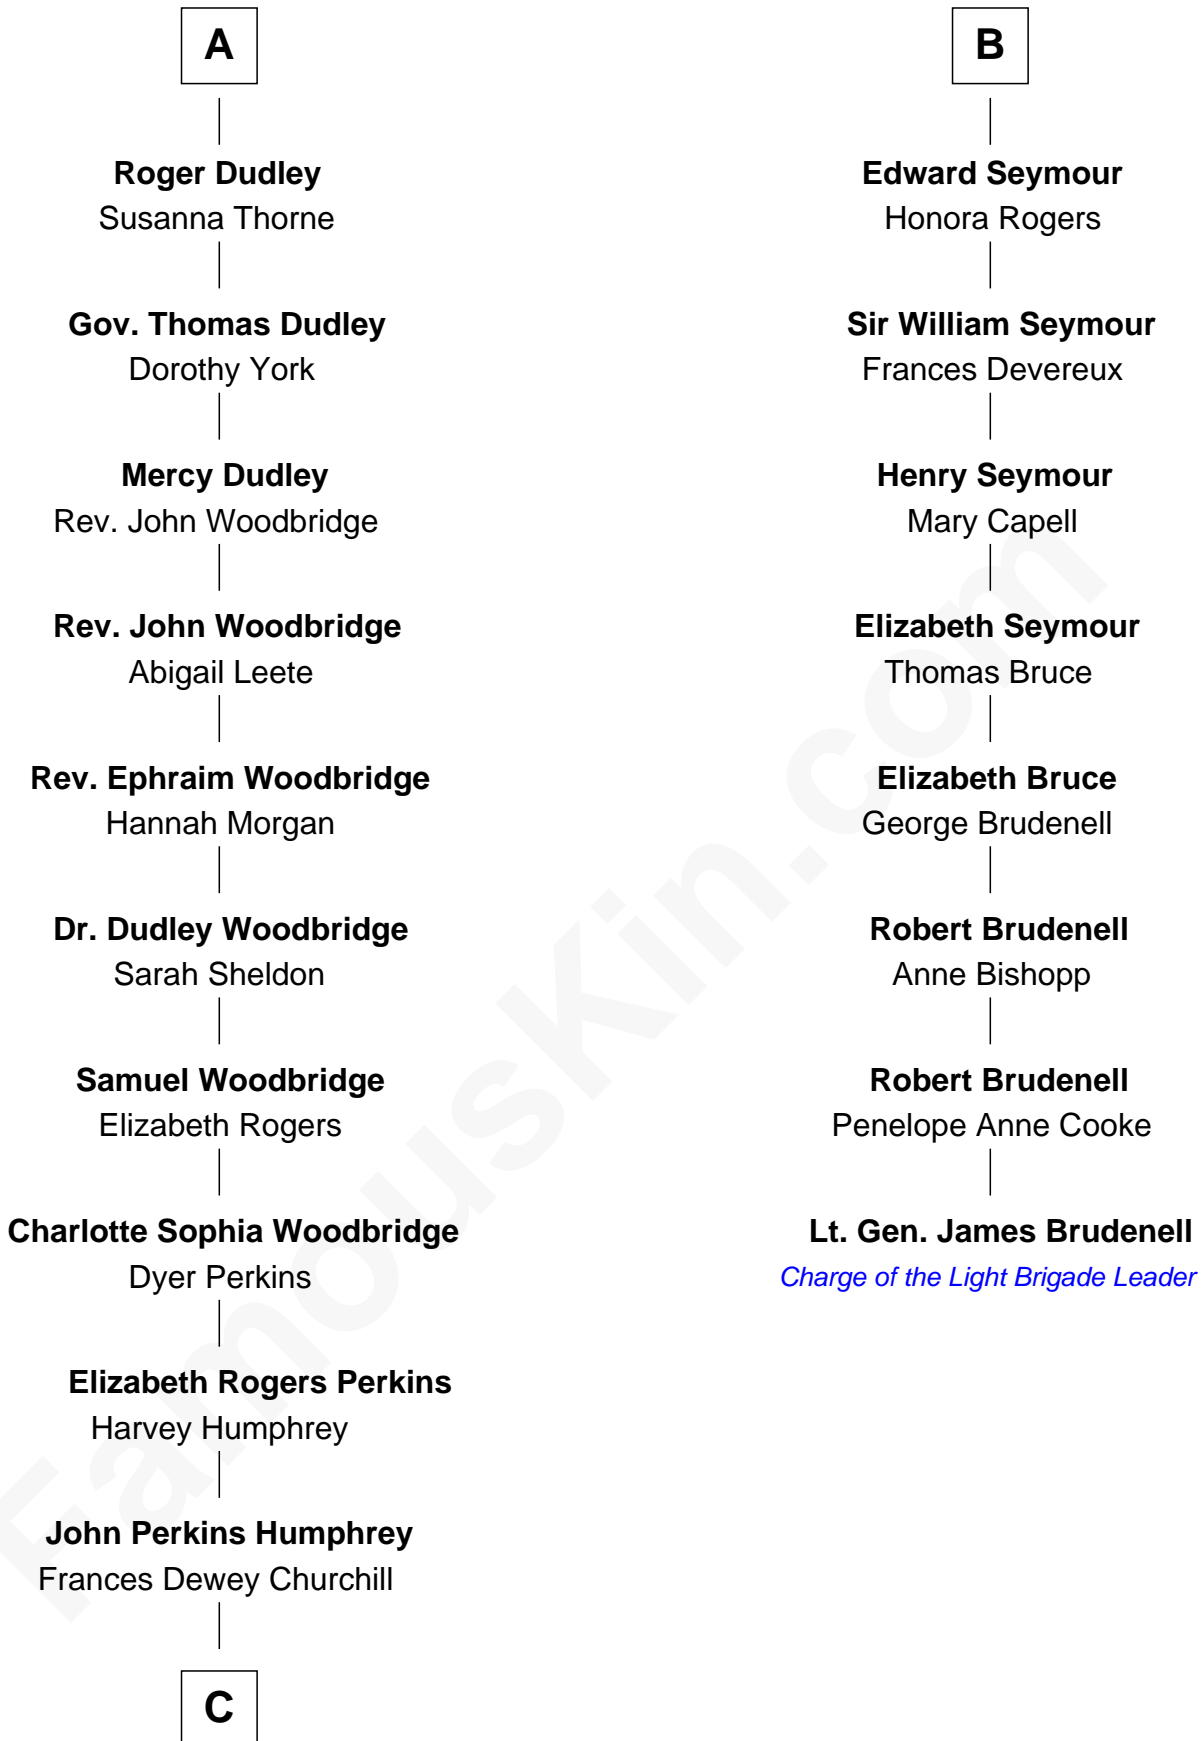

FamousKin.com
Relationship Chart of
Humphrey Bogart
Movie Actor

14th cousin 4 times removed of

Lt. Gen. James Brudenell
Leader of the "Charge of the Light Brigade"

C

—
Maud Humphrey
Dr. Belmont Deforest Bogart